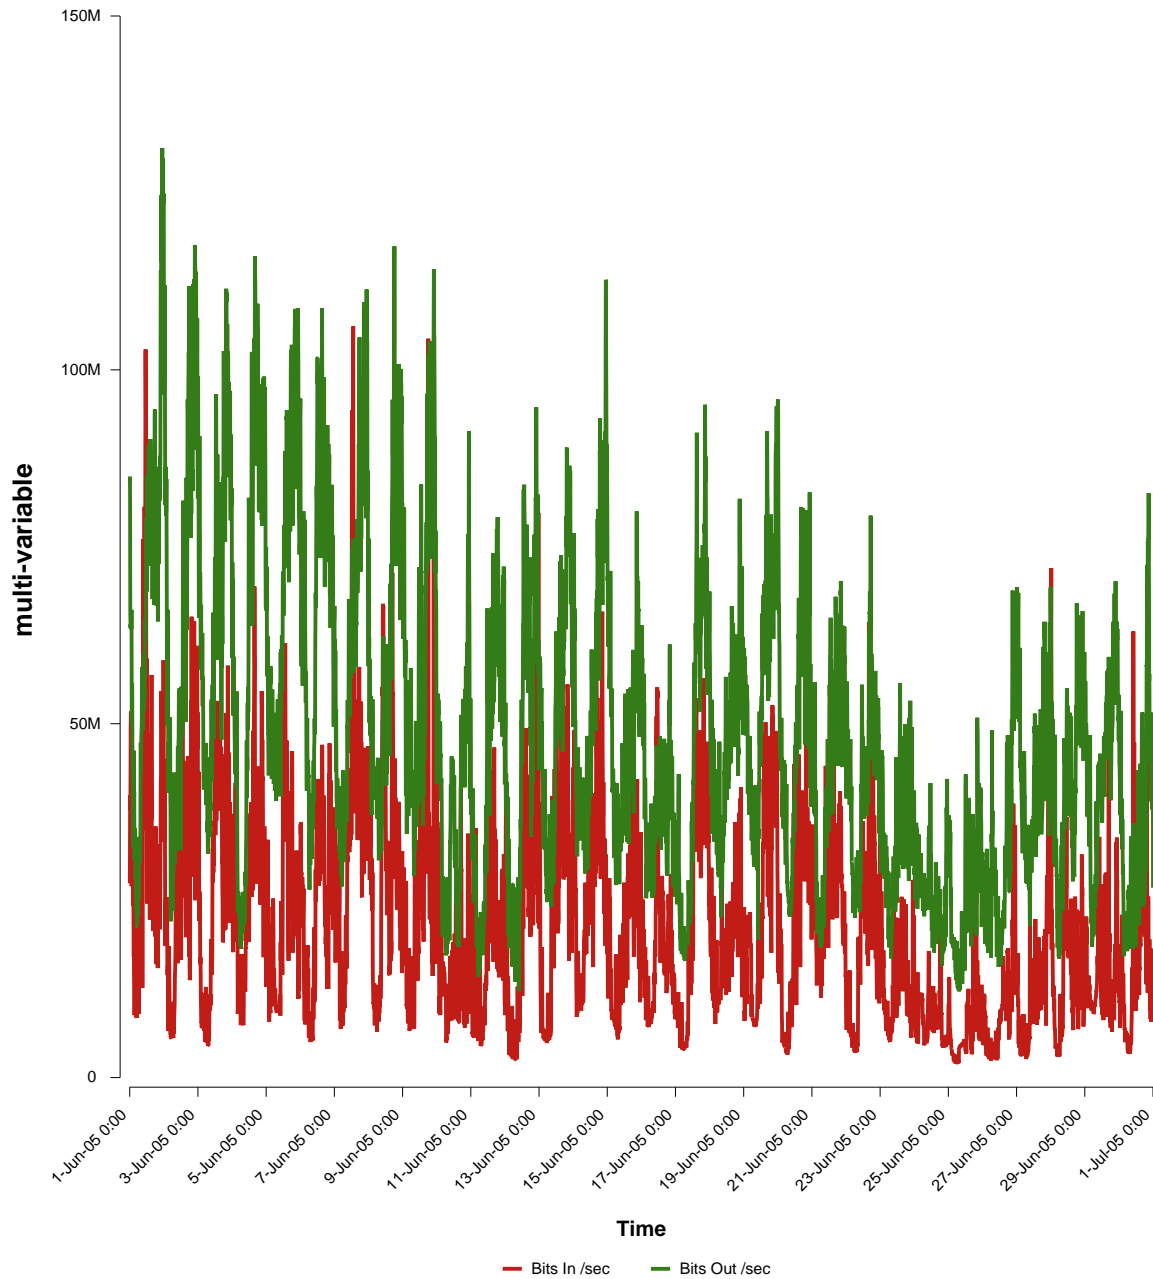

eHealth Trend Report

Divide by Time

SUNET-A-KRISTIANSTAD-HKR

Auto Range: Last Month
From: 2005/06/01 00:00
To: 2005/06/30 23:59

Created: 2005/07/02 04:21:05