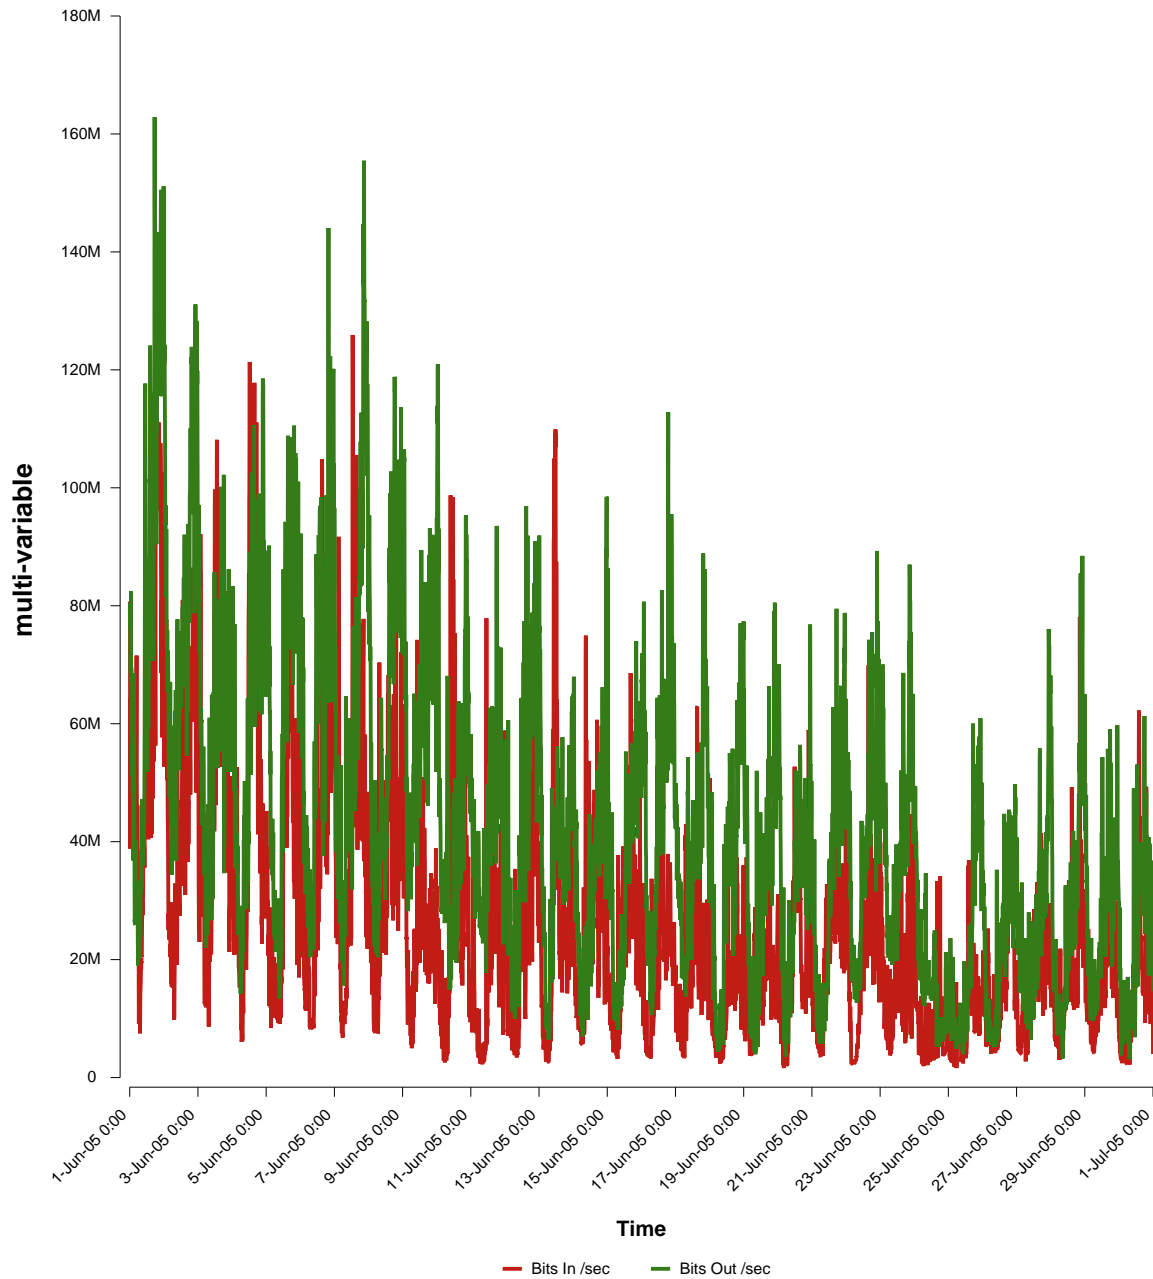

eHealth Trend Report

Divide by Time

SUNET-A-KARLSTAD-KAU

Auto Range: Last Month
From: 2005/06/01 00:00
To: 2005/06/30 23:59

Created: 2005/07/02 04:00:15