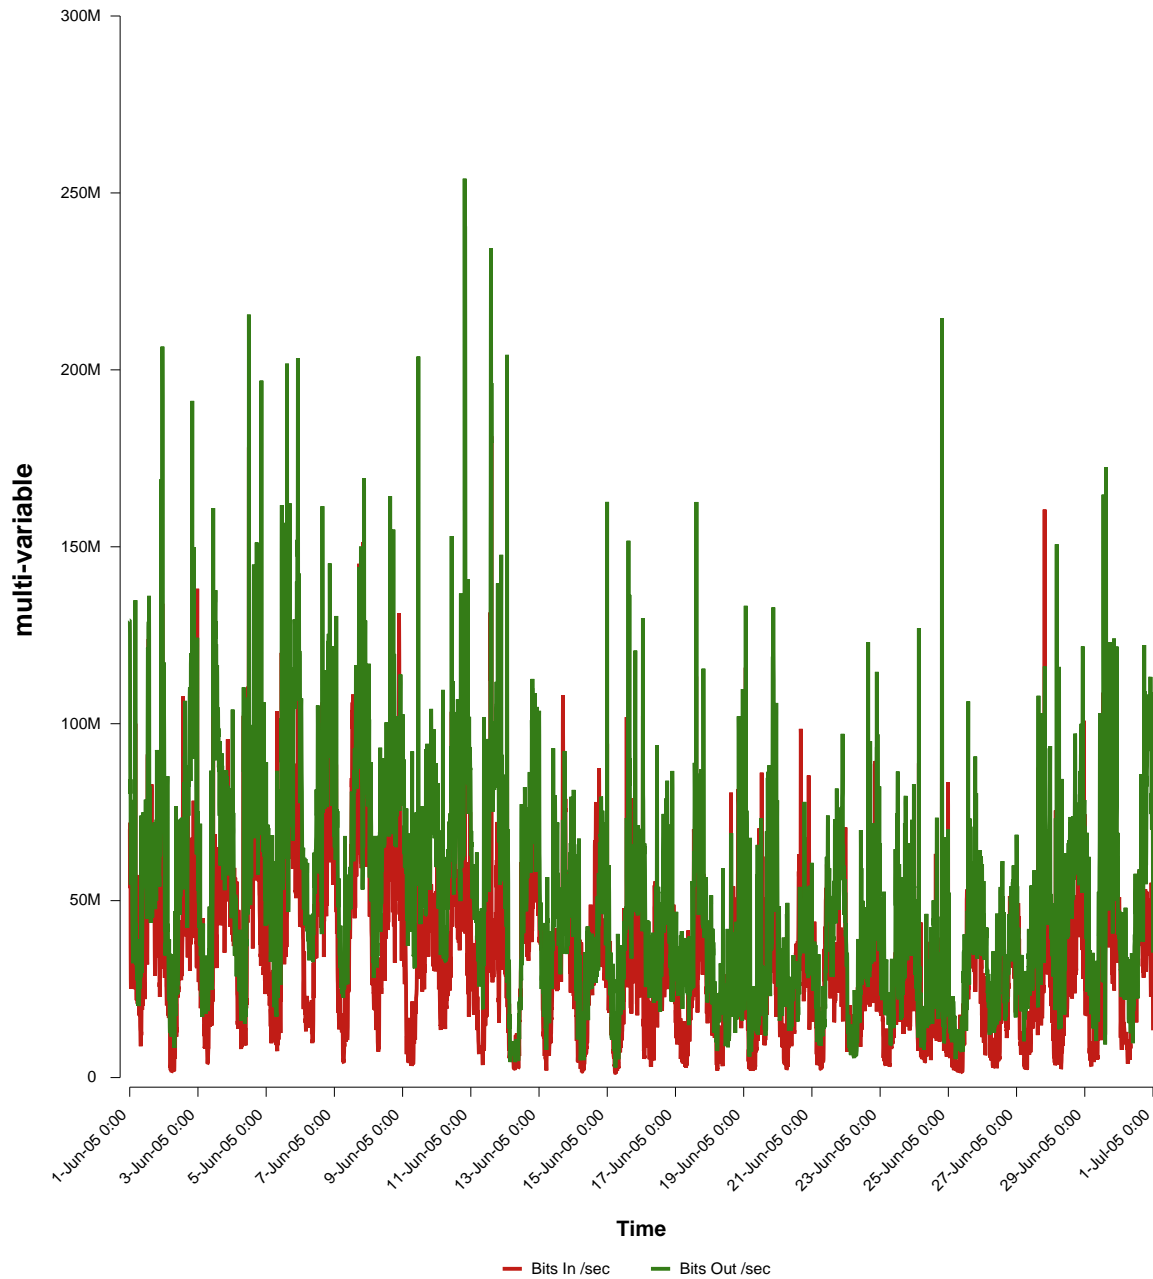

eHealth Trend Report

Divide by Time

SUNET-A-KALMAR-HIK

Auto Range: Last Month
From: 2005/06/01 00:00
To: 2005/06/30 23:59

Created: 2005/07/02 03:50:13