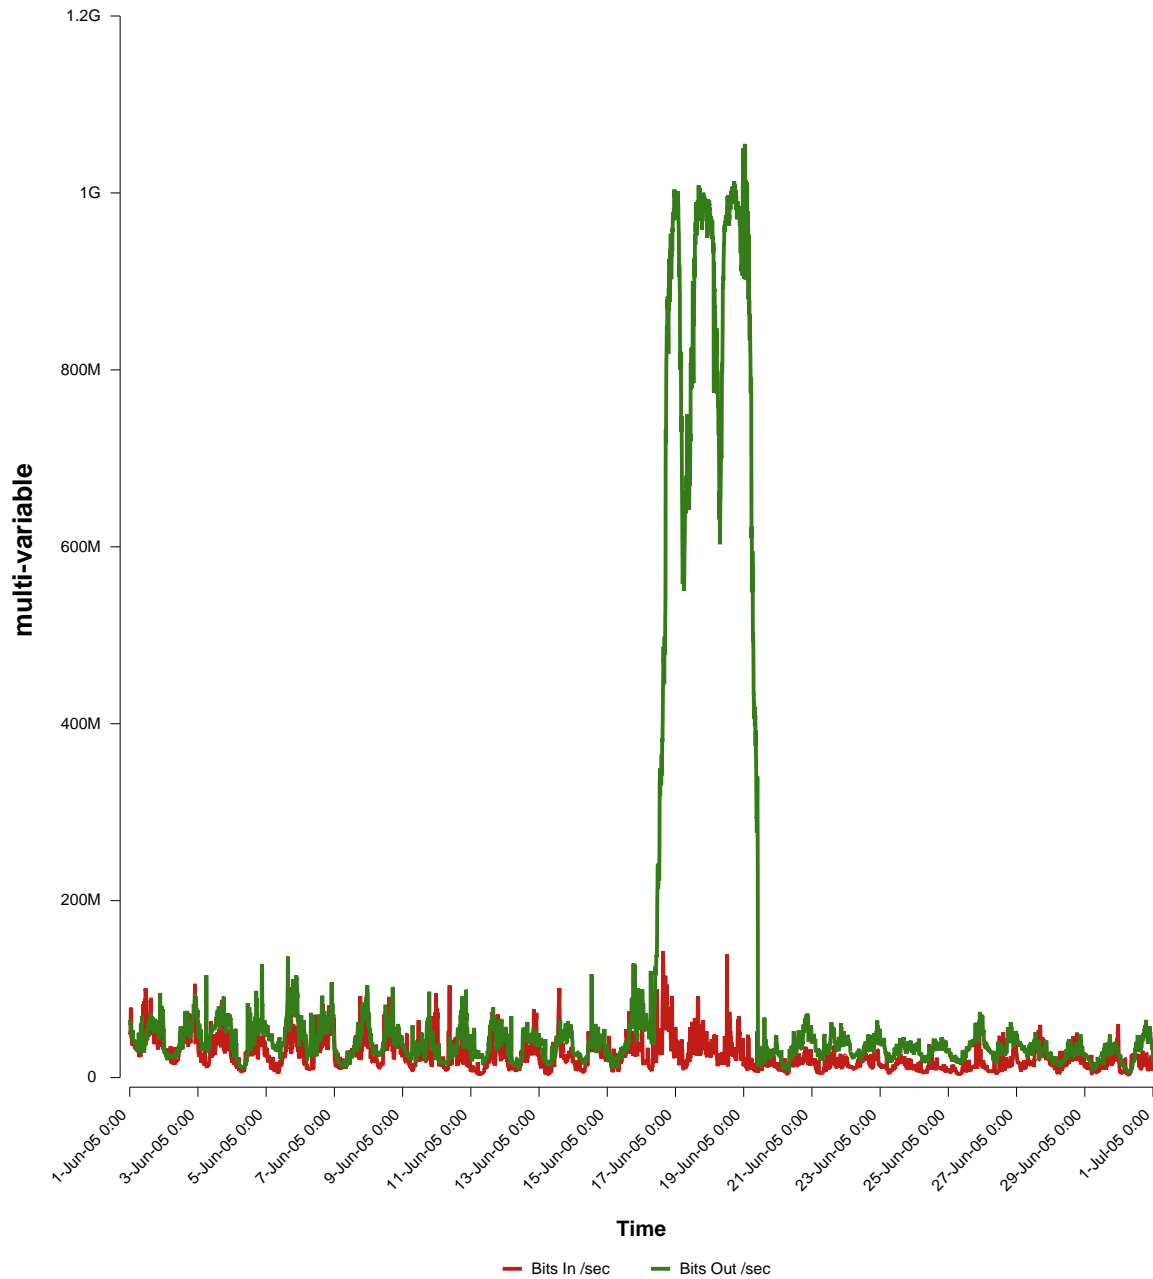

# eHealth Trend Report

Divide by Time

## SUNET-A-JONKOPING-HJ

Auto Range: Last Month  
From: 2005/06/01 00:00  
To: 2005/06/30 23:59

Created: 2005/07/02 03:40:13