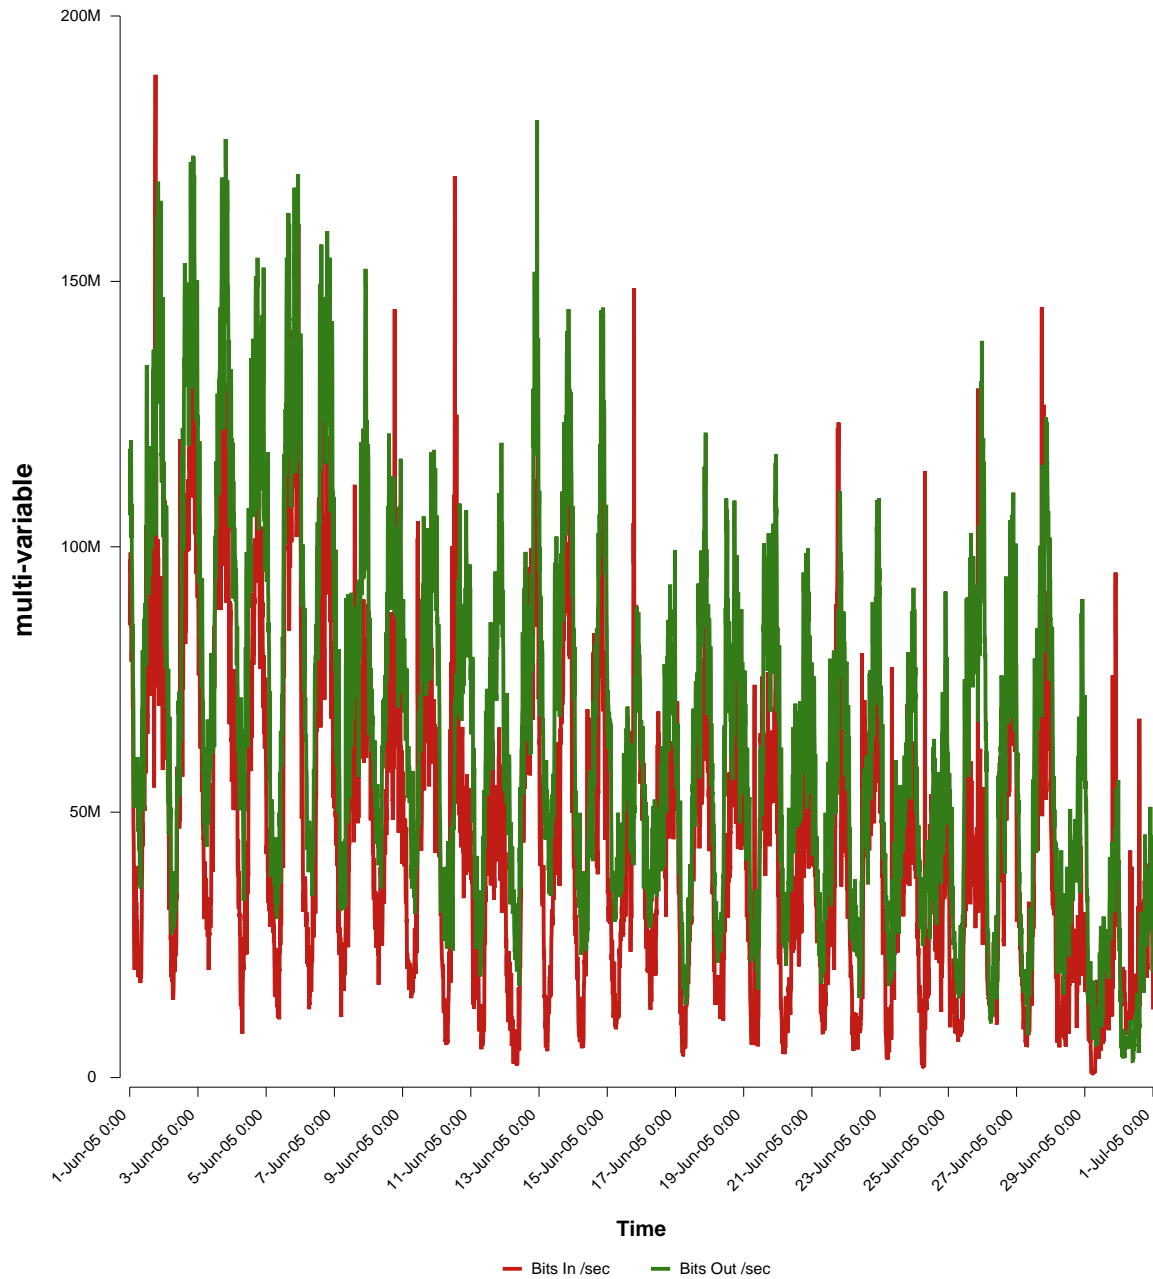

eHealth Trend Report

Divide by Time

SUNET-A-HALMSTAD-HH

Auto Range: Last Month
From: 2005/06/01 00:00
To: 2005/06/30 23:59

Created: 2005/07/02 03:50:16