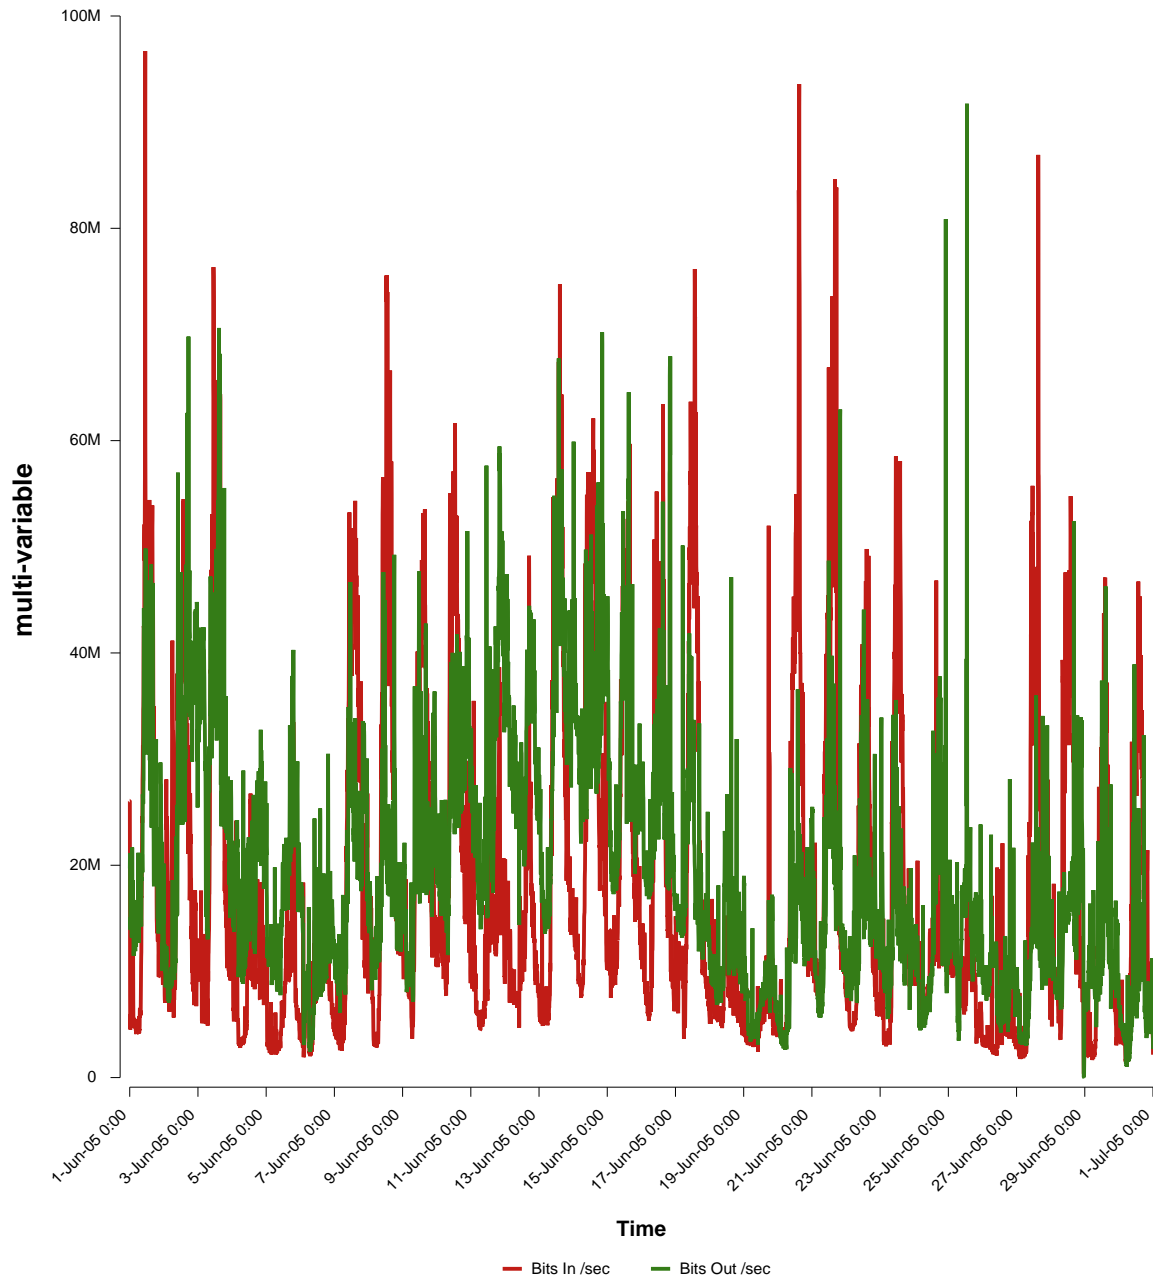

eHealth Trend Report

Divide by Time

SUNET-A-GBG-GU

Auto Range: Last Month
From: 2005/06/01 00:00
To: 2005/06/30 23:59

Created: 2005/07/02 03:40:14