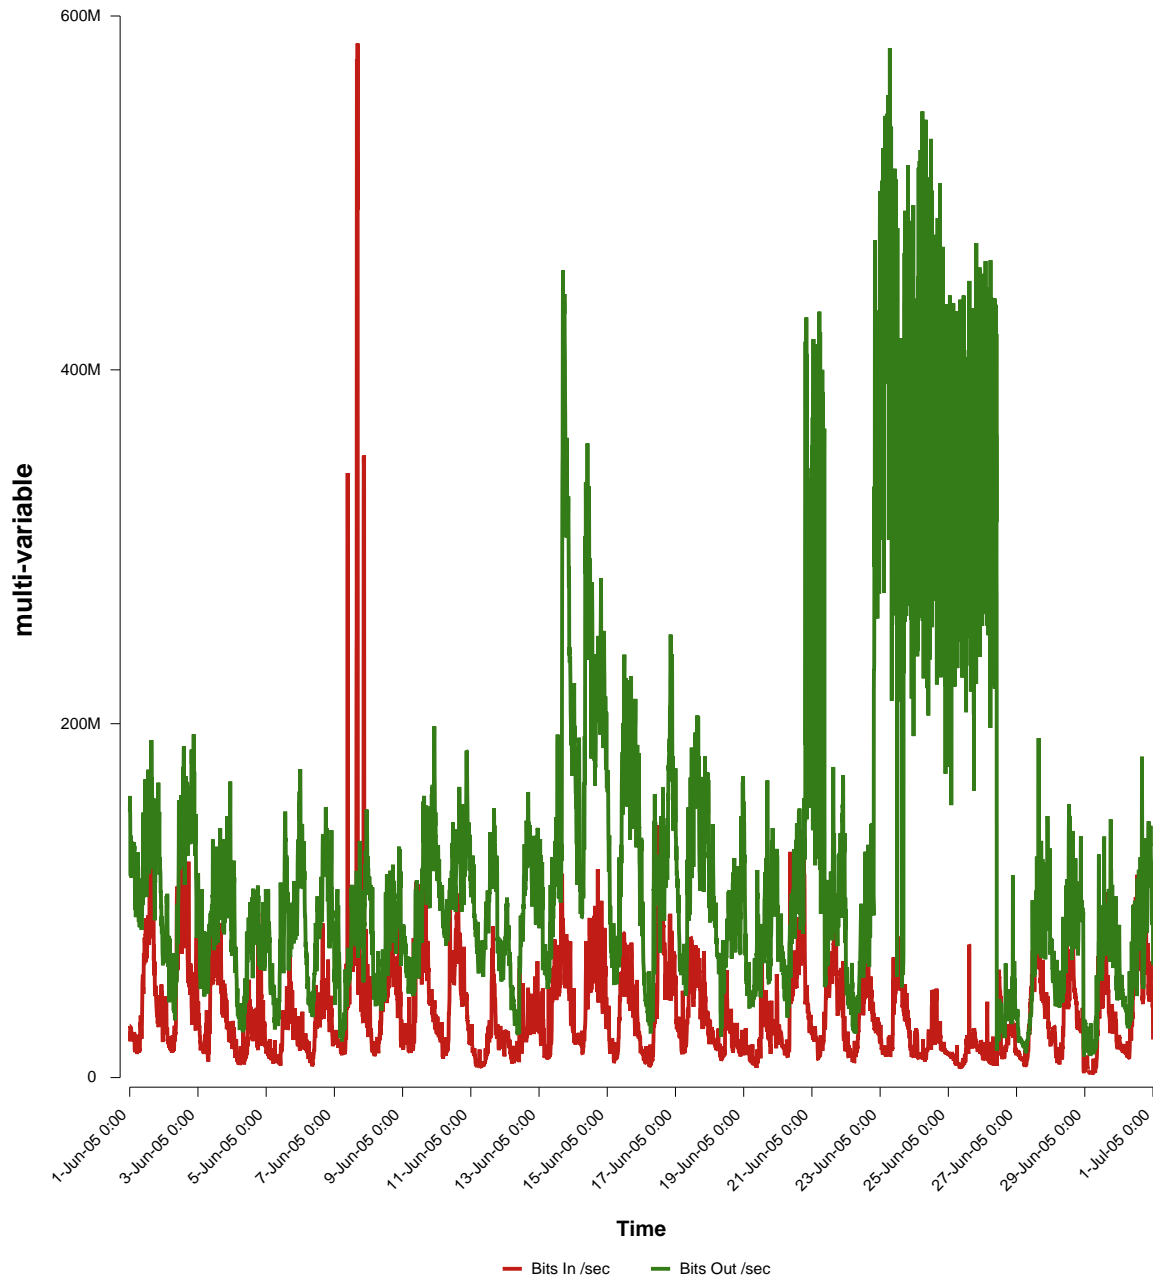

eHealth Trend Report

Divide by Time

SUNET-A-GBG-CHALMERS

Auto Range: Last Month
From: 2005/06/01 00:00
To: 2005/06/30 23:59

Created: 2005/07/02 03:30:14