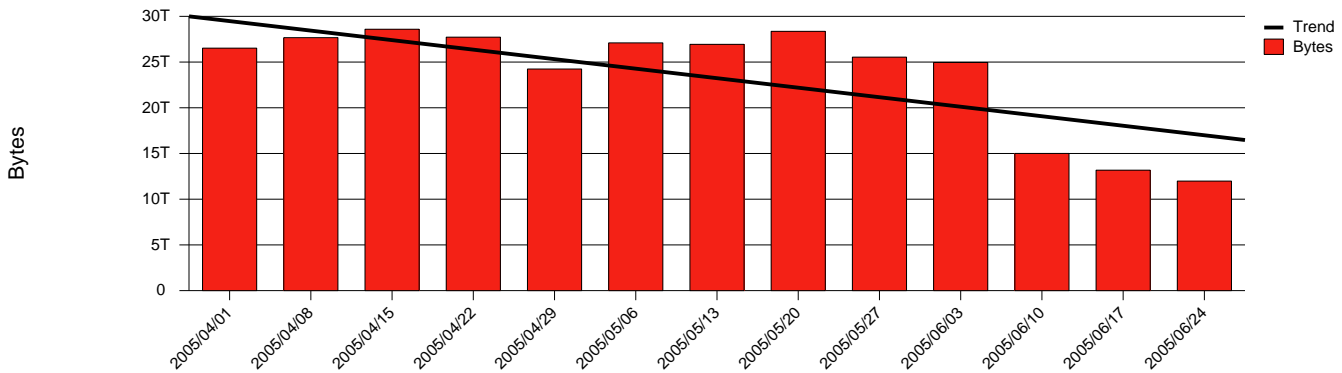

Monthly Health Report

Report for 2005/06/30, Subject: SUNET-A-VAXJO-VXU

LAN/WAN

Total Network Volume by Month

Total Network Volume by Week

Total Network Volume by Day

Situations to Watch

Rank	Element Name	Variable	Threshold	Monthly Average		Days to (from)
			Value	Actual	Predicted	Threshold
1	vxu2-SRP(Out)	Volume (Bandwidth %)	80.000	4.908	7.762	Increasing
2	vxu1-SRP(In)	Volume (Bandwidth %)	80.000	3.686	5.435	Increasing
3	vxu2-SRP(In)	Errors (% Frames)	5.000	0.000	0.036	Increasing
4	vxu2-SRP(In)	Volume (Bandwidth %)	80.000	0.002	0.003	Increasing
5	vxu1-SRP(In)	Errors (% Frames)	5.000	0.000	0.000	Decreasing
6	vxu1-SRP(Out)	Volume (Bandwidth %)	80.000	0.417	0.317	Decreasing