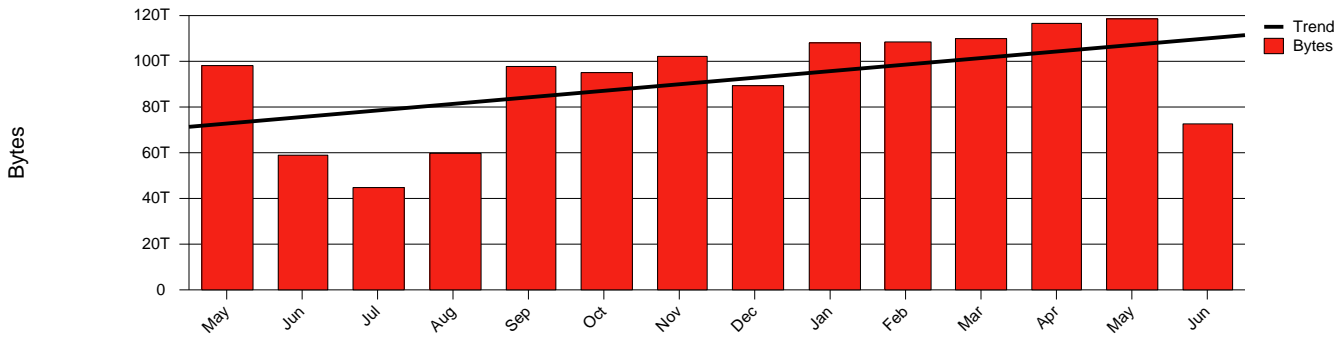

Monthly Health Report

Report for 2005/06/30, Subject: SUNET-A-VAXJO-VXU

LAN/WAN

Total Network Volume by Month

Total Network Volume by Week

Total Network Volume by Day

Situations to Watch

Rank	Element Name	Variable	Threshold	Monthly Average		Days to (from)
			Value	Actual	Predicted	Threshold
1	vxu2-SRP(Out)	Volume (Bandwidth %)	80.000	4.908	7.762	Increasing
2	vxu1-SRP(In)	Volume (Bandwidth %)	80.000	3.686	5.435	Increasing
3	vxu2-SRP(In)	Errors (% Frames)	5.000	0.000	0.036	Increasing
4	vxu2-SRP(In)	Volume (Bandwidth %)	80.000	0.002	0.003	Increasing
5	vxu1-SRP(In)	Errors (% Frames)	5.000	0.000	0.000	Decreasing
6	vxu1-SRP(Out)	Volume (Bandwidth %)	80.000	0.417	0.317	Decreasing