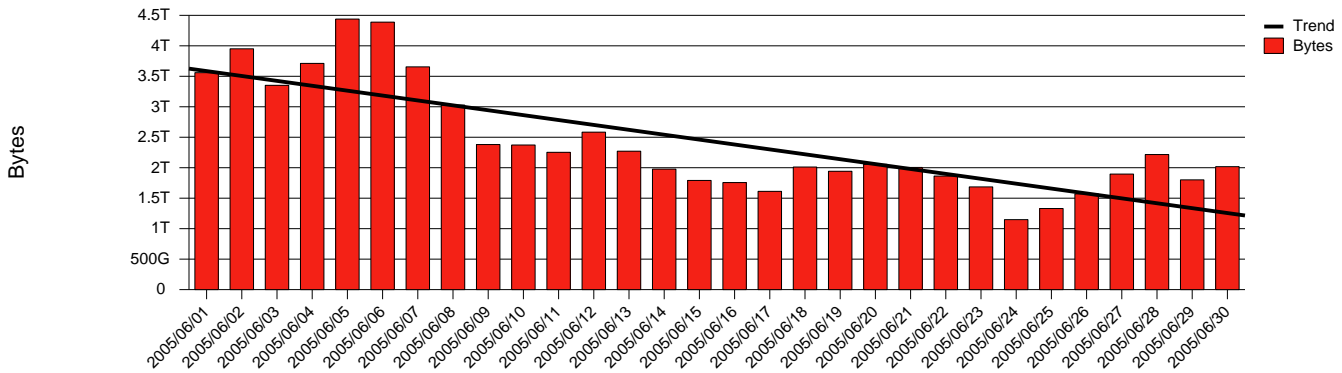

Monthly Health Report

Report for 2005/06/30, Subject: SUNET-A-VAXJO-VXU

LAN/WAN

Total Network Volume by Month

Total Network Volume by Week

Total Network Volume by Day

Situations to Watch

Rank	Element Name	Variable	Threshold	Monthly Average		Days to (from)
			Value	Actual	Predicted	Threshold
1	vxu2-SRP(Out)	Volume (Bandwidth %)	80.000	4.908	7.762	Increasing
2	vxu1-SRP(In)	Volume (Bandwidth %)	80.000	3.686	5.435	Increasing
3	vxu2-SRP(In)	Errors (% Frames)	5.000	0.000	0.036	Increasing
4	vxu2-SRP(In)	Volume (Bandwidth %)	80.000	0.002	0.003	Increasing
5	vxu1-SRP(In)	Errors (% Frames)	5.000	0.000	0.000	Decreasing
6	vxu1-SRP(Out)	Volume (Bandwidth %)	80.000	0.417	0.317	Decreasing