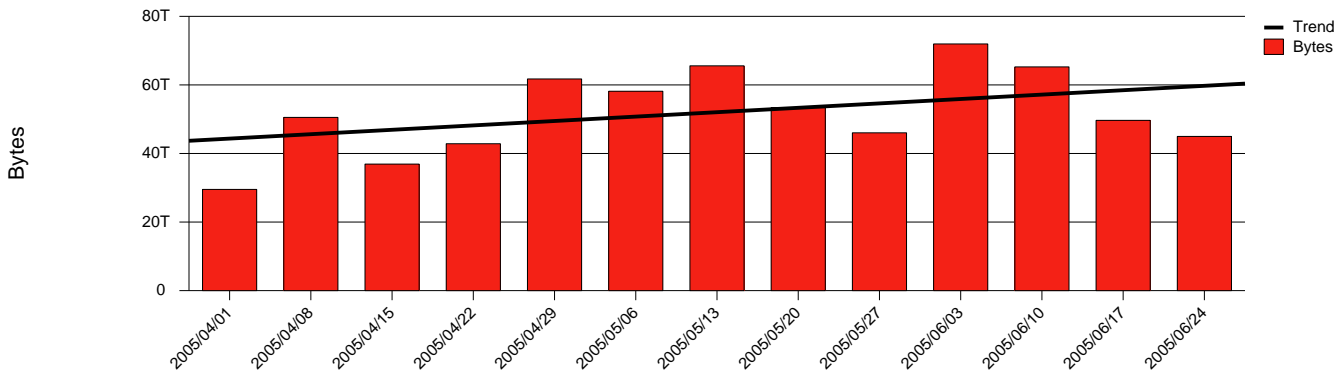

# Monthly Health Report

Report for 2005/06/30, Subject: SUNET-A-UMEA-UMU

LAN/WAN

Total Network Volume by Month

Total Network Volume by Week

Total Network Volume by Day

Situations to Watch

Rank	Element Name	Variable	Threshold	Monthly Average		Days to (from)
			Value	Actual	Predicted	Threshold
1	umu1-SRP(Out)	Volume (Bandwidth %)	80.000	25.671	19.661	Increasing
2	umu1-SRP(In)	Volume (Bandwidth %)	80.000	4.784	5.659	Increasing
3	umu2-SRP(In)	Errors (% Frames)	5.000	0.084	0.025	Increasing
4	umu2-SRP(Out)	Volume (Bandwidth %)	80.000	0.001	0.081	Increasing
5	umu2-SRP(In)	Volume (Bandwidth %)	80.000	0.001	0.031	Increasing
6	umu1-SRP(In)	Errors (% Frames)	5.000	0.000	0.000	Increasing