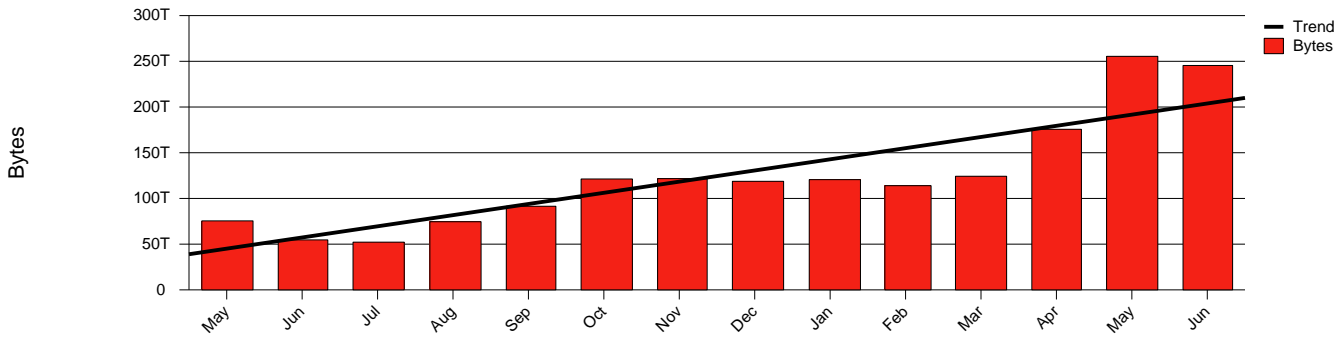

# Monthly Health Report

Report for 2005/06/30, Subject: SUNET-A-UMEA-UMU

LAN/WAN

Total Network Volume by Month

Total Network Volume by Week

Total Network Volume by Day

Situations to Watch

Rank	Element Name	Variable	Threshold	Monthly Average		Days to (from)
			Value	Actual	Predicted	Threshold
1	umu1-SRP(Out)	Volume (Bandwidth %)	80.000	25.671	19.661	Increasing
2	umu1-SRP(In)	Volume (Bandwidth %)	80.000	4.784	5.659	Increasing
3	umu2-SRP(In)	Errors (% Frames)	5.000	0.084	0.025	Increasing
4	umu2-SRP(Out)	Volume (Bandwidth %)	80.000	0.001	0.081	Increasing
5	umu2-SRP(In)	Volume (Bandwidth %)	80.000	0.001	0.031	Increasing
6	umu1-SRP(In)	Errors (% Frames)	5.000	0.000	0.000	Increasing