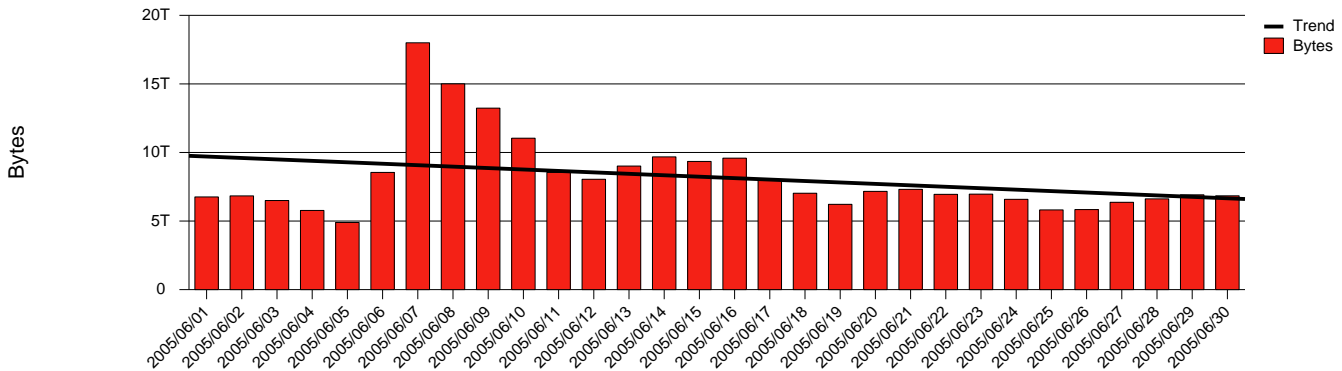

# Monthly Health Report

Report for 2005/06/30, Subject: SUNET-A-UMEA-UMU

LAN/WAN

Total Network Volume by Month

Total Network Volume by Week

Total Network Volume by Day

Situations to Watch

Rank	Element Name	Variable	Threshold	Monthly Average		Days to (from)
			Value	Actual	Predicted	Threshold
1	umu1-SRP(Out)	Volume (Bandwidth %)	80.000	25.671	19.661	Increasing
2	umu1-SRP(In)	Volume (Bandwidth %)	80.000	4.784	5.659	Increasing
3	umu2-SRP(In)	Errors (% Frames)	5.000	0.084	0.025	Increasing
4	umu2-SRP(Out)	Volume (Bandwidth %)	80.000	0.001	0.081	Increasing
5	umu2-SRP(In)	Volume (Bandwidth %)	80.000	0.001	0.031	Increasing
6	umu1-SRP(In)	Errors (% Frames)	5.000	0.000	0.000	Increasing