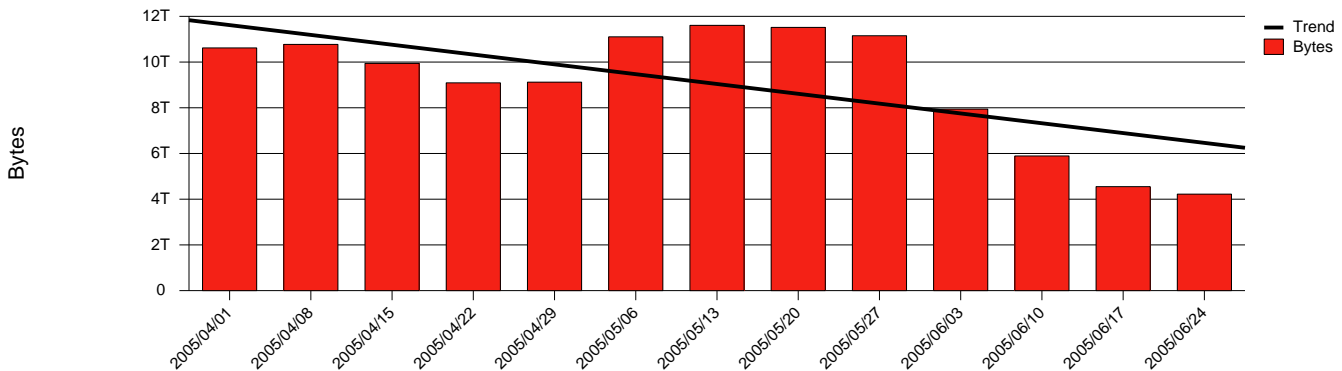

# Monthly Health Report

Report for 2005/06/30, Subject: SUNET-A-SKOVDE-HIS

LAN/WAN

Total Network Volume by Month

Total Network Volume by Week

Total Network Volume by Day

Situations to Watch

Rank	Element Name	Variable	Threshold	Monthly Average		Days to (from) Threshold
			Value	Actual	Predicted	
1	his1-SRP(Out)	Volume (Bandwidth %)	80.000	2.123	3.410	Increasing
2	his1-SRP(In)	Volume (Bandwidth %)	80.000	1.050	1.858	Increasing
3	his1-SRP(In)	Errors (% Frames)	5.000	0.000	0.000	Decreasing
4	his2-SRP(In)	Volume (Bandwidth %)	80.000	0.015	0.000	Decreasing
5	his2-SRP(In)	Errors (% Frames)	5.000	0.000	0.000	Decreasing
6	his2-SRP(Out)	Volume (Bandwidth %)	80.000	0.001	0.540	Decreasing