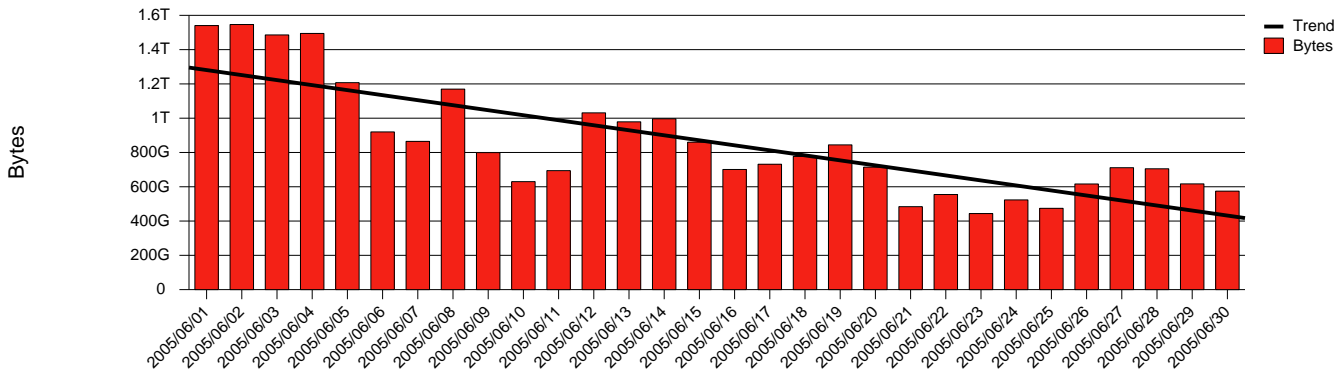

# Monthly Health Report

Report for 2005/06/30, Subject: SUNET-A-SKOVDE-HIS

LAN/WAN

Total Network Volume by Month

Total Network Volume by Week

Total Network Volume by Day

Situations to Watch

Rank	Element Name	Variable	Threshold	Monthly Average		Days to (from) Threshold
			Value	Actual	Predicted	
1	his1-SRP(Out)	Volume (Bandwidth %)	80.000	2.123	3.410	Increasing
2	his1-SRP(In)	Volume (Bandwidth %)	80.000	1.050	1.858	Increasing
3	his1-SRP(In)	Errors (% Frames)	5.000	0.000	0.000	Decreasing
4	his2-SRP(In)	Volume (Bandwidth %)	80.000	0.015	0.000	Decreasing
5	his2-SRP(In)	Errors (% Frames)	5.000	0.000	0.000	Decreasing
6	his2-SRP(Out)	Volume (Bandwidth %)	80.000	0.001	0.540	Decreasing