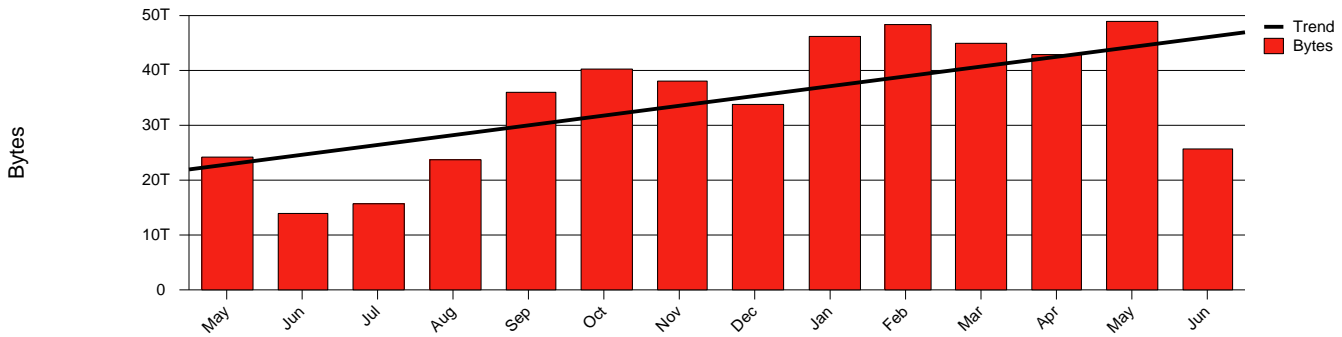

# Monthly Health Report

Report for 2005/06/30, Subject: SUNET-A-SKOVDE-HIS

LAN/WAN

Total Network Volume by Month

Total Network Volume by Week

Total Network Volume by Day

Situations to Watch

Rank	Element Name	Variable	Threshold	Monthly Average		Days to (from) Threshold
			Value	Actual	Predicted	
1	his1-SRP(Out)	Volume (Bandwidth %)	80.000	2.123	3.410	Increasing
2	his1-SRP(In)	Volume (Bandwidth %)	80.000	1.050	1.858	Increasing
3	his1-SRP(In)	Errors (% Frames)	5.000	0.000	0.000	Decreasing
4	his2-SRP(In)	Volume (Bandwidth %)	80.000	0.015	0.000	Decreasing
5	his2-SRP(In)	Errors (% Frames)	5.000	0.000	0.000	Decreasing
6	his2-SRP(Out)	Volume (Bandwidth %)	80.000	0.001	0.540	Decreasing