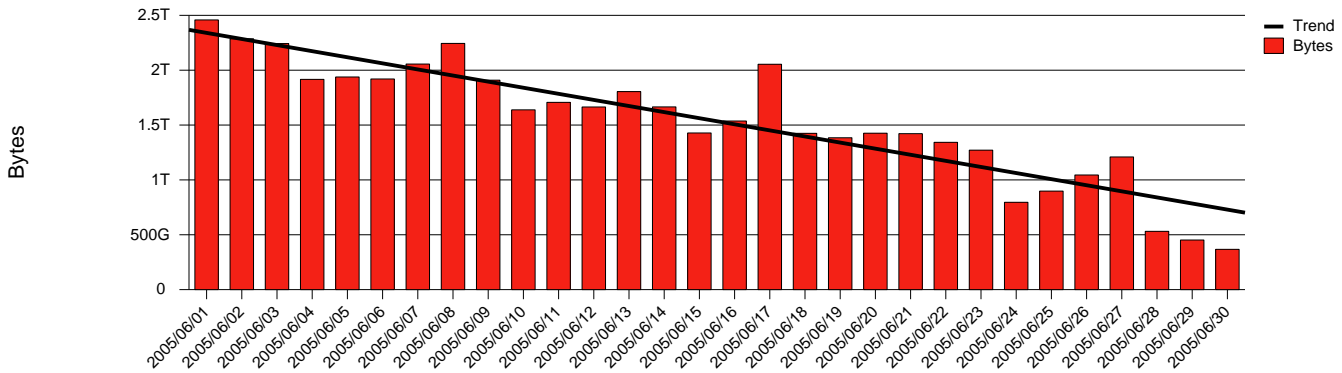

Monthly Health Report

Report for 2005/06/30, Subject: SUNET-A-OREBRO-ORU

LAN/WAN

Total Network Volume by Month

Total Network Volume by Week

Total Network Volume by Day

Situations to Watch

Rank	Element Name	Variable	Threshold	Monthly Average		Days to (from) Threshold
			Value	Actual	Predicted	
1	oru1-SRP(Out)	Volume (Bandwidth %)	80.000	3.709	6.180	Increasing
2	oru2-SRP(In)	Volume (Bandwidth %)	80.000	1.973	1.833	Increasing
3	oru1-SRP(In)	Volume (Bandwidth %)	80.000	0.031	1.831	Decreasing
4	oru1-SRP(In)	Errors (% Frames)	5.000	0.000	0.000	Decreasing
5	oru2-SRP(In)	Errors (% Frames)	5.000	0.000	0.000	Decreasing
6	oru2-SRP(Out)	Volume (Bandwidth %)	80.000	0.000	0.000	Decreasing