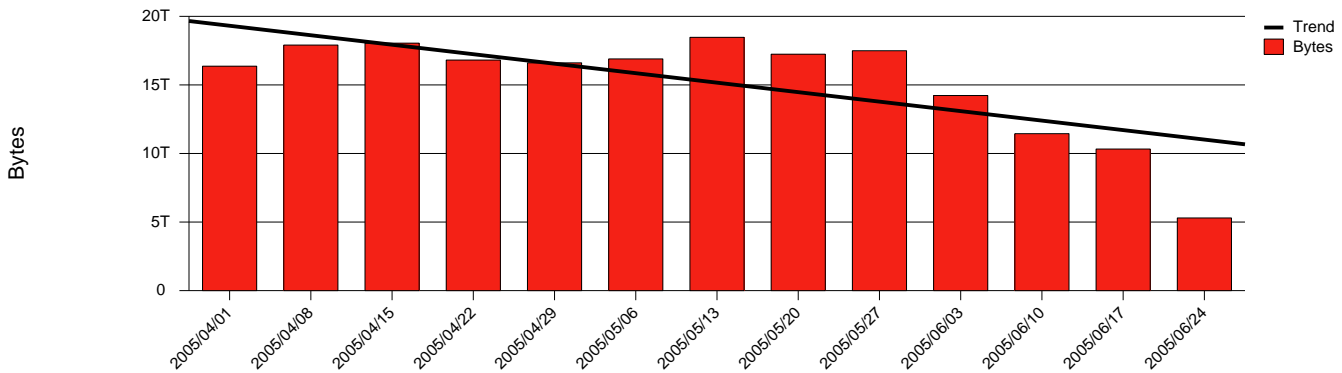

Monthly Health Report

Report for 2005/06/30, Subject: SUNET-A-OREBRO-ORU

LAN/WAN

Total Network Volume by Month

Total Network Volume by Week

Total Network Volume by Day

Situations to Watch

Rank	Element Name	Variable	Threshold	Monthly Average		Days to (from) Threshold
			Value	Actual	Predicted	
1	oru1-SRP(Out)	Volume (Bandwidth %)	80.000	3.709	6.180	Increasing
2	oru2-SRP(In)	Volume (Bandwidth %)	80.000	1.973	1.833	Increasing
3	oru1-SRP(In)	Volume (Bandwidth %)	80.000	0.031	1.831	Decreasing
4	oru1-SRP(In)	Errors (% Frames)	5.000	0.000	0.000	Decreasing
5	oru2-SRP(In)	Errors (% Frames)	5.000	0.000	0.000	Decreasing
6	oru2-SRP(Out)	Volume (Bandwidth %)	80.000	0.000	0.000	Decreasing