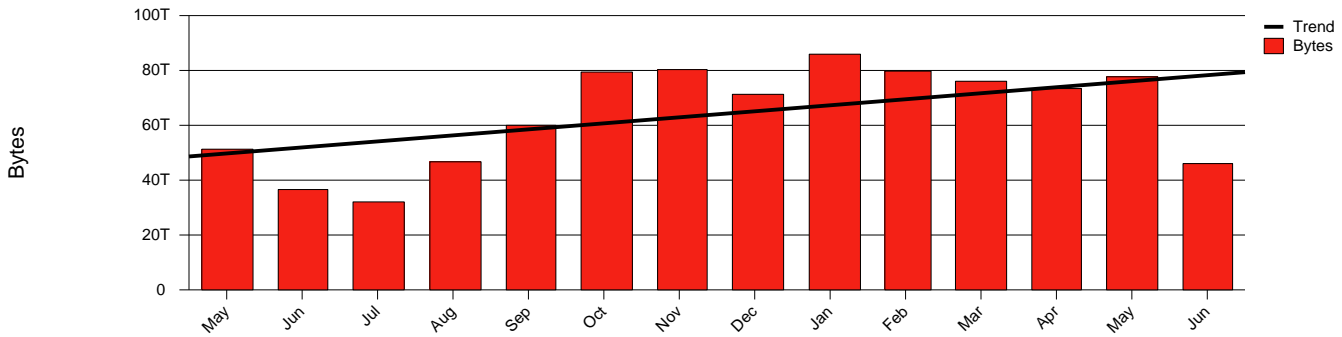

Monthly Health Report

Report for 2005/06/30, Subject: SUNET-A-OREBRO-ORU

LAN/WAN

Total Network Volume by Month

Total Network Volume by Week

Total Network Volume by Day

Situations to Watch

Rank	Element Name	Variable	Threshold	Monthly Average		Days to (from) Threshold
			Value	Actual	Predicted	
1	oru1-SRP(Out)	Volume (Bandwidth %)	80.000	3.709	6.180	Increasing
2	oru2-SRP(In)	Volume (Bandwidth %)	80.000	1.973	1.833	Increasing
3	oru1-SRP(In)	Volume (Bandwidth %)	80.000	0.031	1.831	Decreasing
4	oru1-SRP(In)	Errors (% Frames)	5.000	0.000	0.000	Decreasing
5	oru2-SRP(In)	Errors (% Frames)	5.000	0.000	0.000	Decreasing
6	oru2-SRP(Out)	Volume (Bandwidth %)	80.000	0.000	0.000	Decreasing