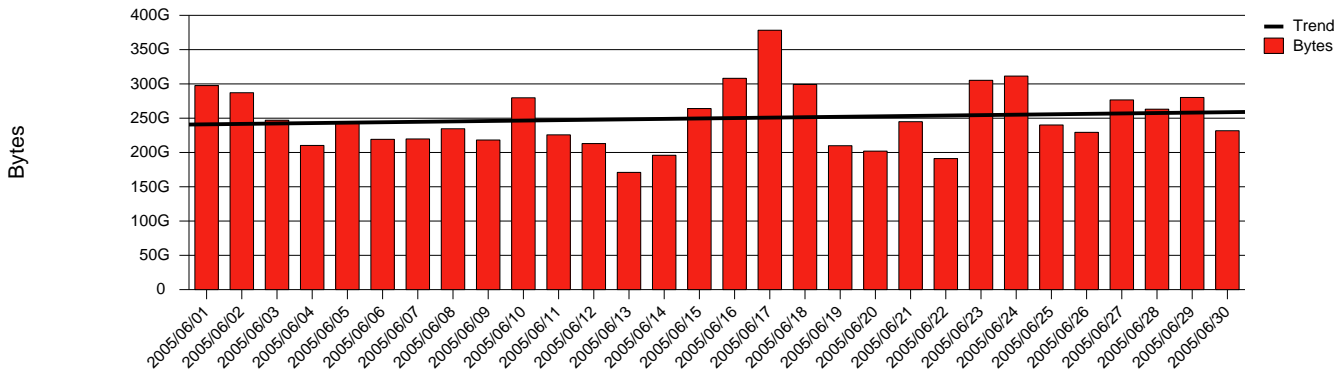

Monthly Health Report

Report for 2005/06/30, Subject: SUNET-A-KIRUNA-IRF

LAN/WAN

Total Network Volume by Month

Total Network Volume by Week

Total Network Volume by Day

Situations to Watch

Rank	Element Name	Variable	Threshold	Monthly Average		Days to (from)
			Value	Actual	Predicted	Threshold
1	irf1-SRP(Out)	Volume (Bandwidth %)	80.000	0.693	0.513	Increasing
2	irf1-SRP(In)	Volume (Bandwidth %)	80.000	0.236	0.290	Increasing
3	irf2-SRP(In)	Volume (Bandwidth %)	80.000	0.001	0.000	Decreasing
4	irf2-SRP(In)	Errors (% Frames)	5.000	0.002	0.080	Decreasing
5	irf2-SRP(Out)	Volume (Bandwidth %)	80.000	0.000	0.000	Decreasing
6	irf1-SRP(In)	Errors (% Frames)	5.000	0.000	0.000	Decreasing