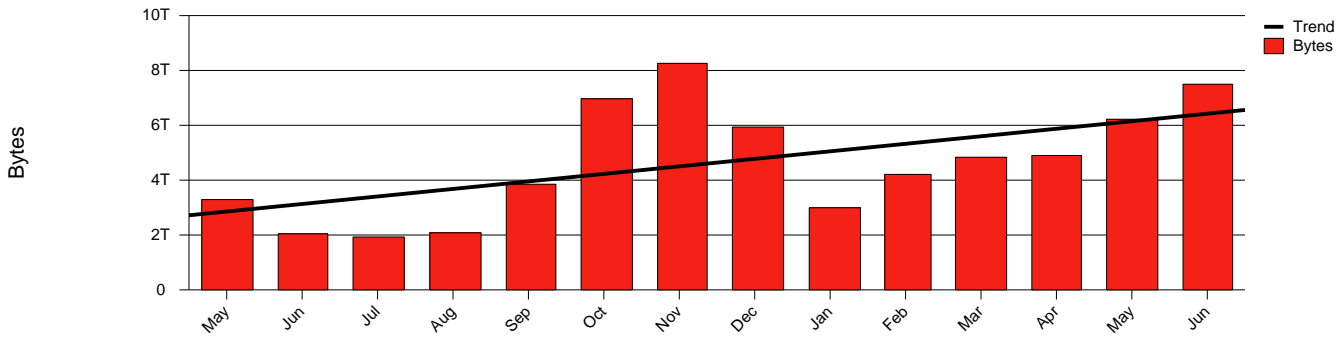

Monthly Health Report

Report for 2005/06/30, Subject: SUNET-A-KIRUNA-IRF

LAN/WAN

Total Network Volume by Month

Total Network Volume by Week

Total Network Volume by Day

Situations to Watch

Rank	Element Name	Variable	Threshold	Monthly Average		Days to (from)
			Value	Actual	Predicted	Threshold
1	irf1-SRP(Out)	Volume (Bandwidth %)	80.000	0.693	0.513	Increasing
2	irf1-SRP(In)	Volume (Bandwidth %)	80.000	0.236	0.290	Increasing
3	irf2-SRP(In)	Volume (Bandwidth %)	80.000	0.001	0.000	Decreasing
4	irf2-SRP(In)	Errors (% Frames)	5.000	0.002	0.080	Decreasing
5	irf2-SRP(Out)	Volume (Bandwidth %)	80.000	0.000	0.000	Decreasing
6	irf1-SRP(In)	Errors (% Frames)	5.000	0.000	0.000	Decreasing