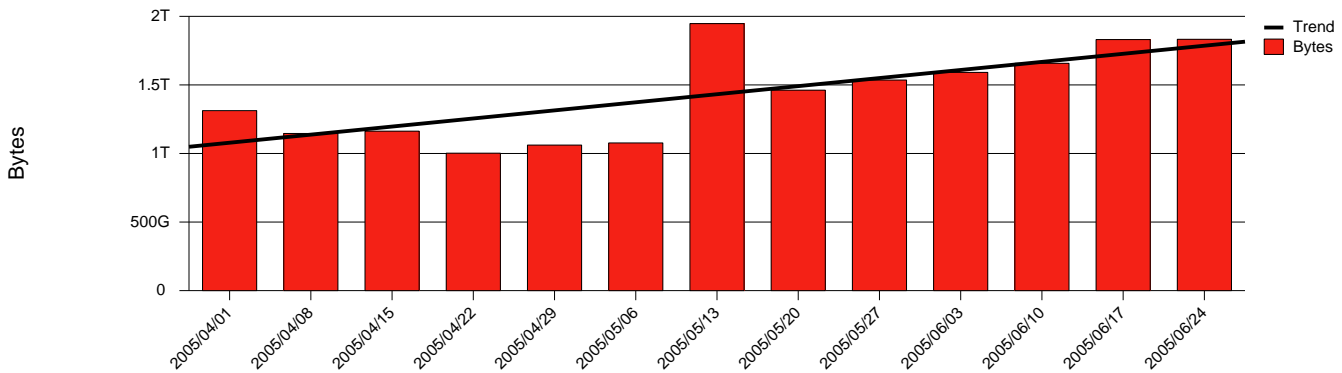

Monthly Health Report

Report for 2005/06/30, Subject: SUNET-A-KIRUNA-IRF

LAN/WAN

Total Network Volume by Month

Total Network Volume by Week

Total Network Volume by Day

Situations to Watch

Rank	Element Name	Variable	Threshold	Monthly Average		Days to (from)
			Value	Actual	Predicted	Threshold
1	irf1-SRP(Out)	Volume (Bandwidth %)	80.000	0.693	0.513	Increasing
2	irf1-SRP(In)	Volume (Bandwidth %)	80.000	0.236	0.290	Increasing
3	irf2-SRP(In)	Volume (Bandwidth %)	80.000	0.001	0.000	Decreasing
4	irf2-SRP(In)	Errors (% Frames)	5.000	0.002	0.080	Decreasing
5	irf2-SRP(Out)	Volume (Bandwidth %)	80.000	0.000	0.000	Decreasing
6	irf1-SRP(In)	Errors (% Frames)	5.000	0.000	0.000	Decreasing