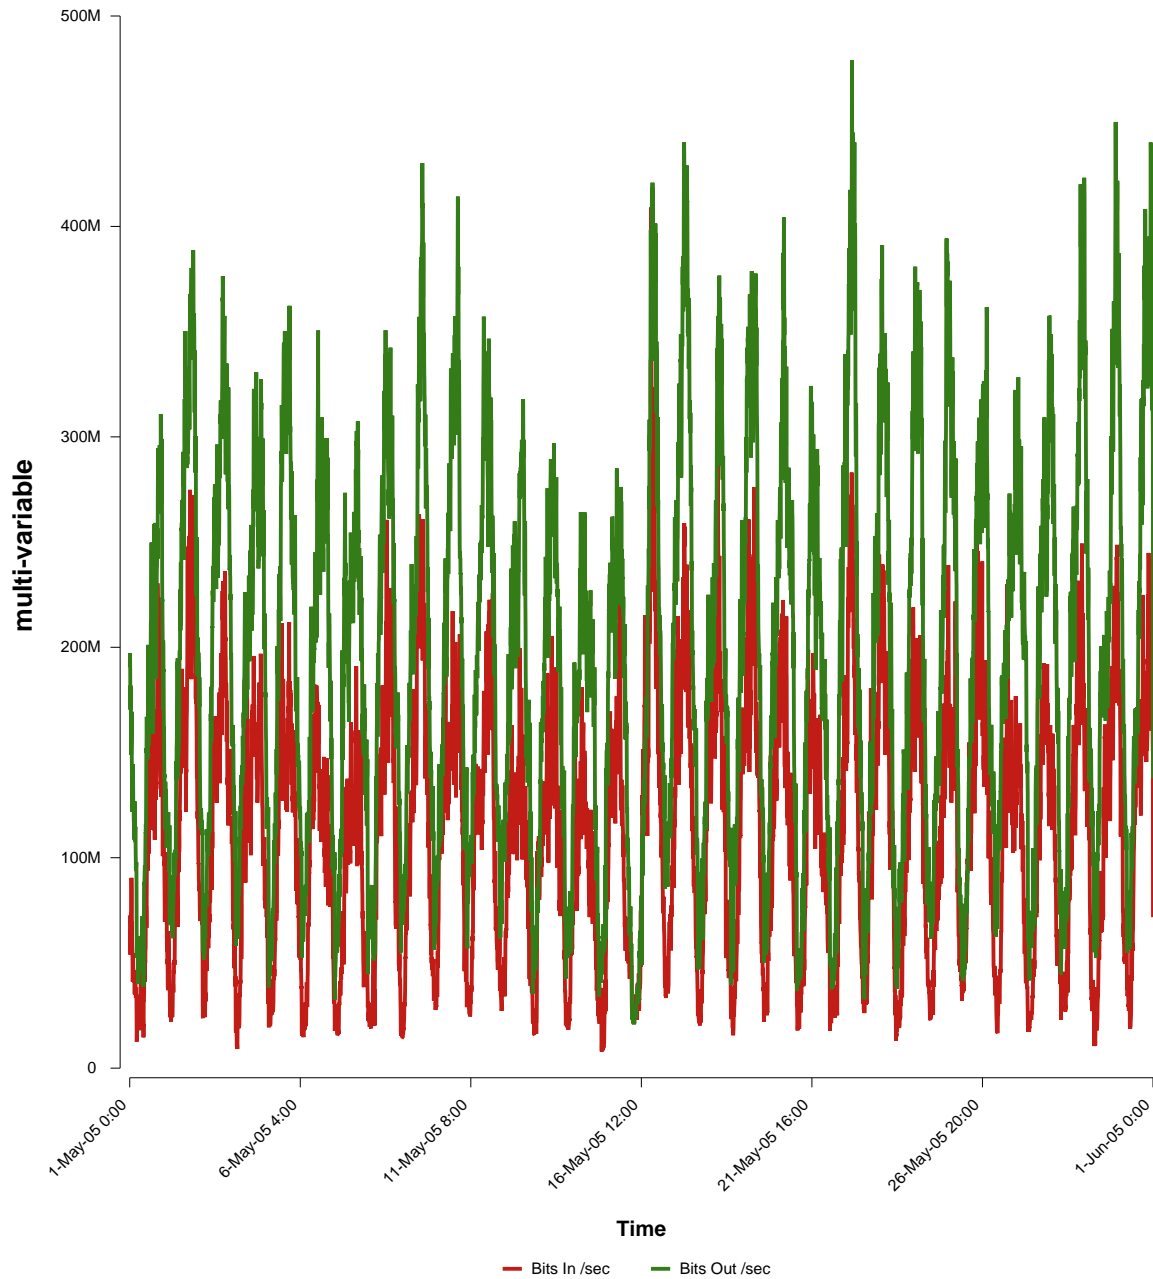

eHealth Trend Report

Divide by Time

SUNET-A-VASTERAS-MDH

Auto Range: Last Month
From: 2005/05/01 00:00
To: 2005/05/31 23:59

Created: 2005/06/02 07:20:51