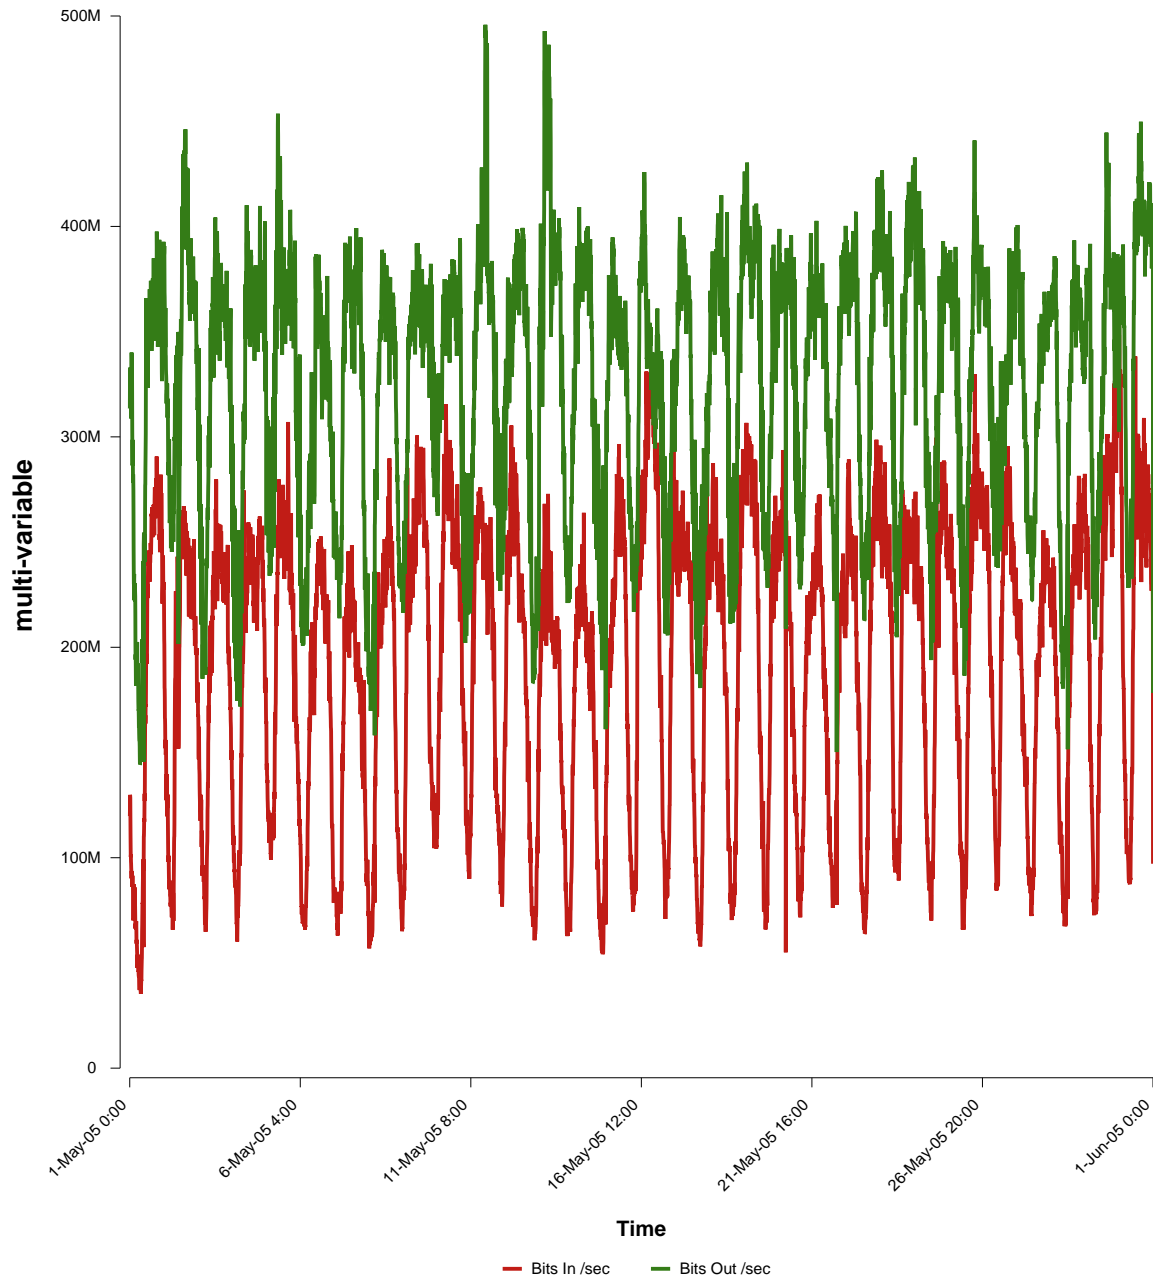

eHealth Trend Report

Divide by Time

SUNET-A-UPPSALA-UU

Auto Range: Last Month
From: 2005/05/01 00:00
To: 2005/05/31 23:59

Created: 2005/06/02 07:10:19