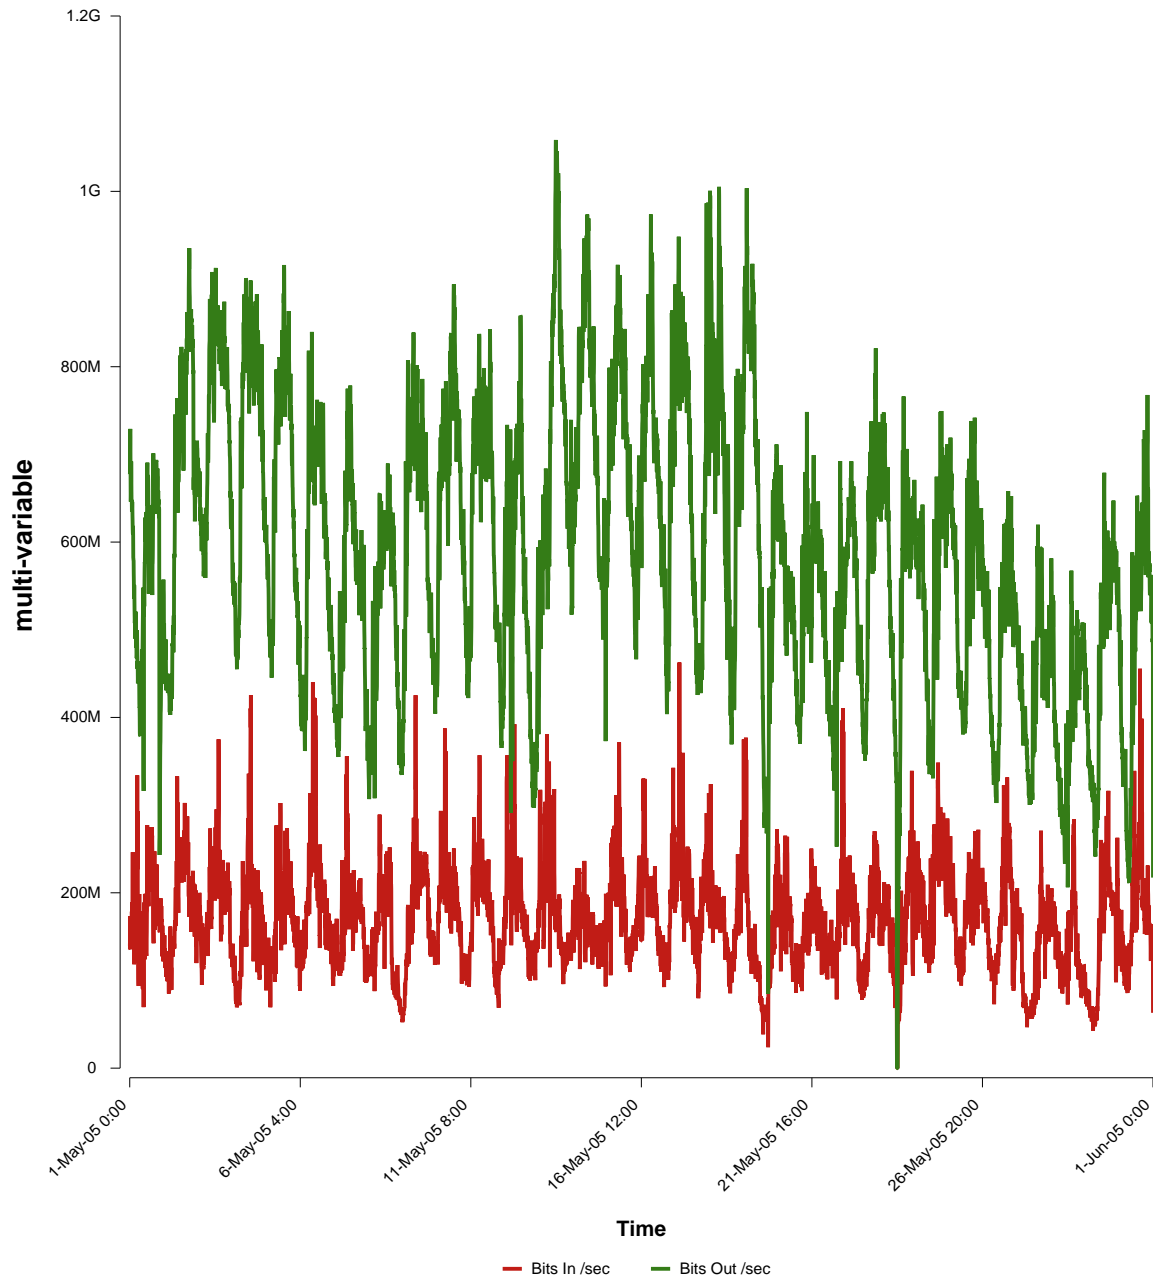

eHealth Trend Report

Divide by Time

SUNET-A-UMEA-UMU

Auto Range: Last Month
From: 2005/05/01 00:00
To: 2005/05/31 23:59

Created: 2005/06/02 06:50:18