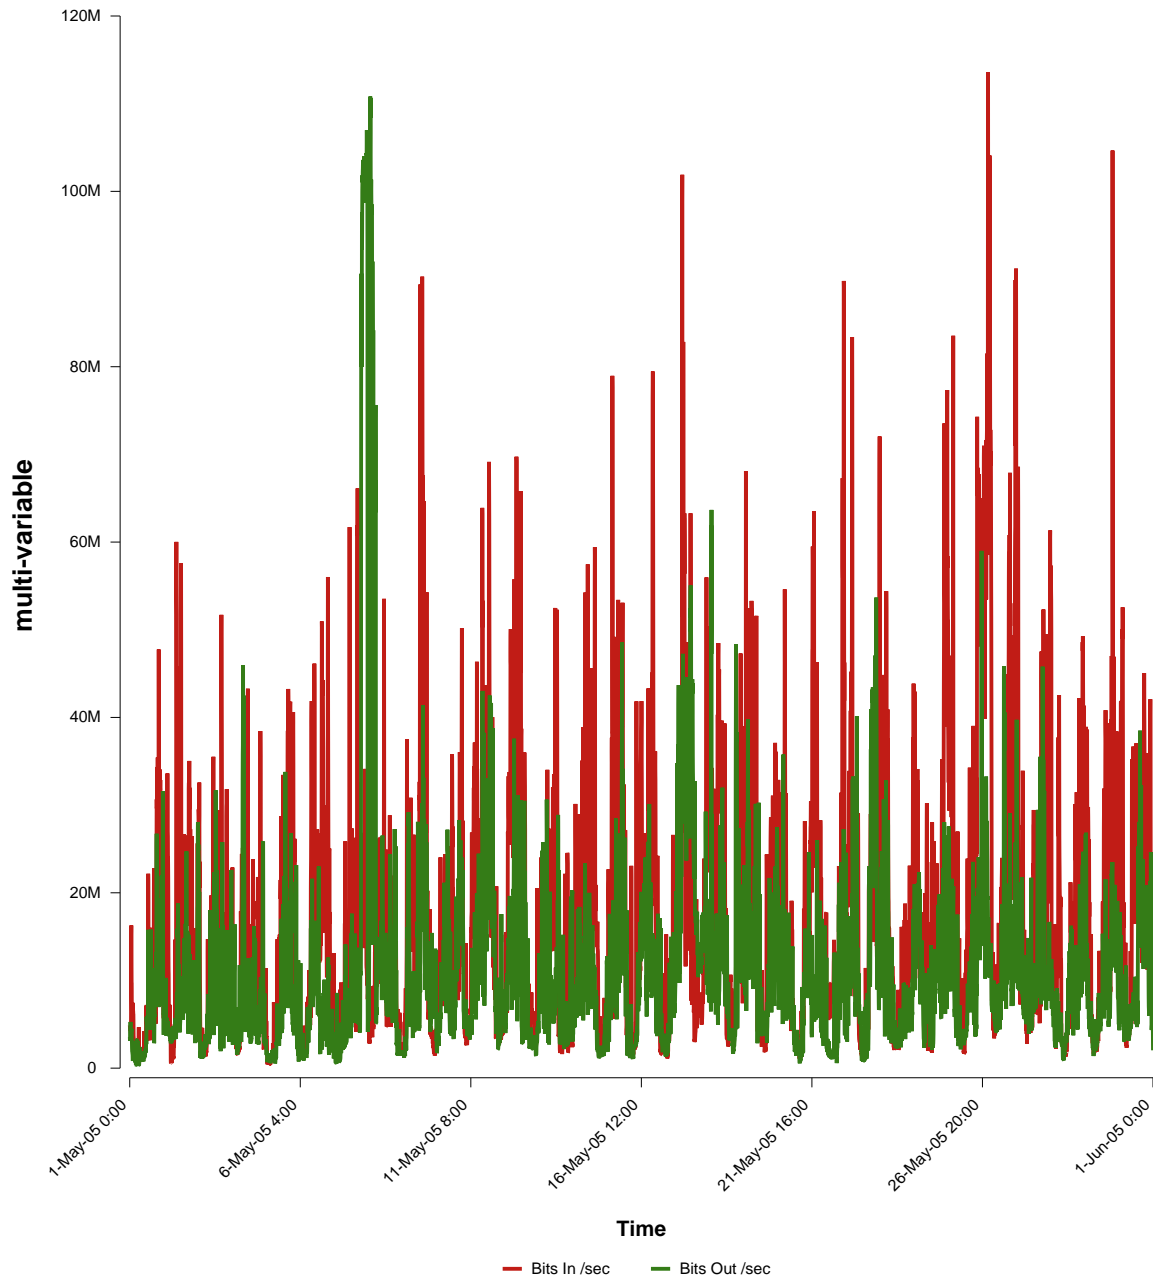

# eHealth Trend Report

Divide by Time

## SUNET-A-TROLLHATTAN-HTU

Auto Range: Last Month  
From: 2005/05/01 00:00  
To: 2005/05/31 23:59

Created: 2005/06/02 06:40:19