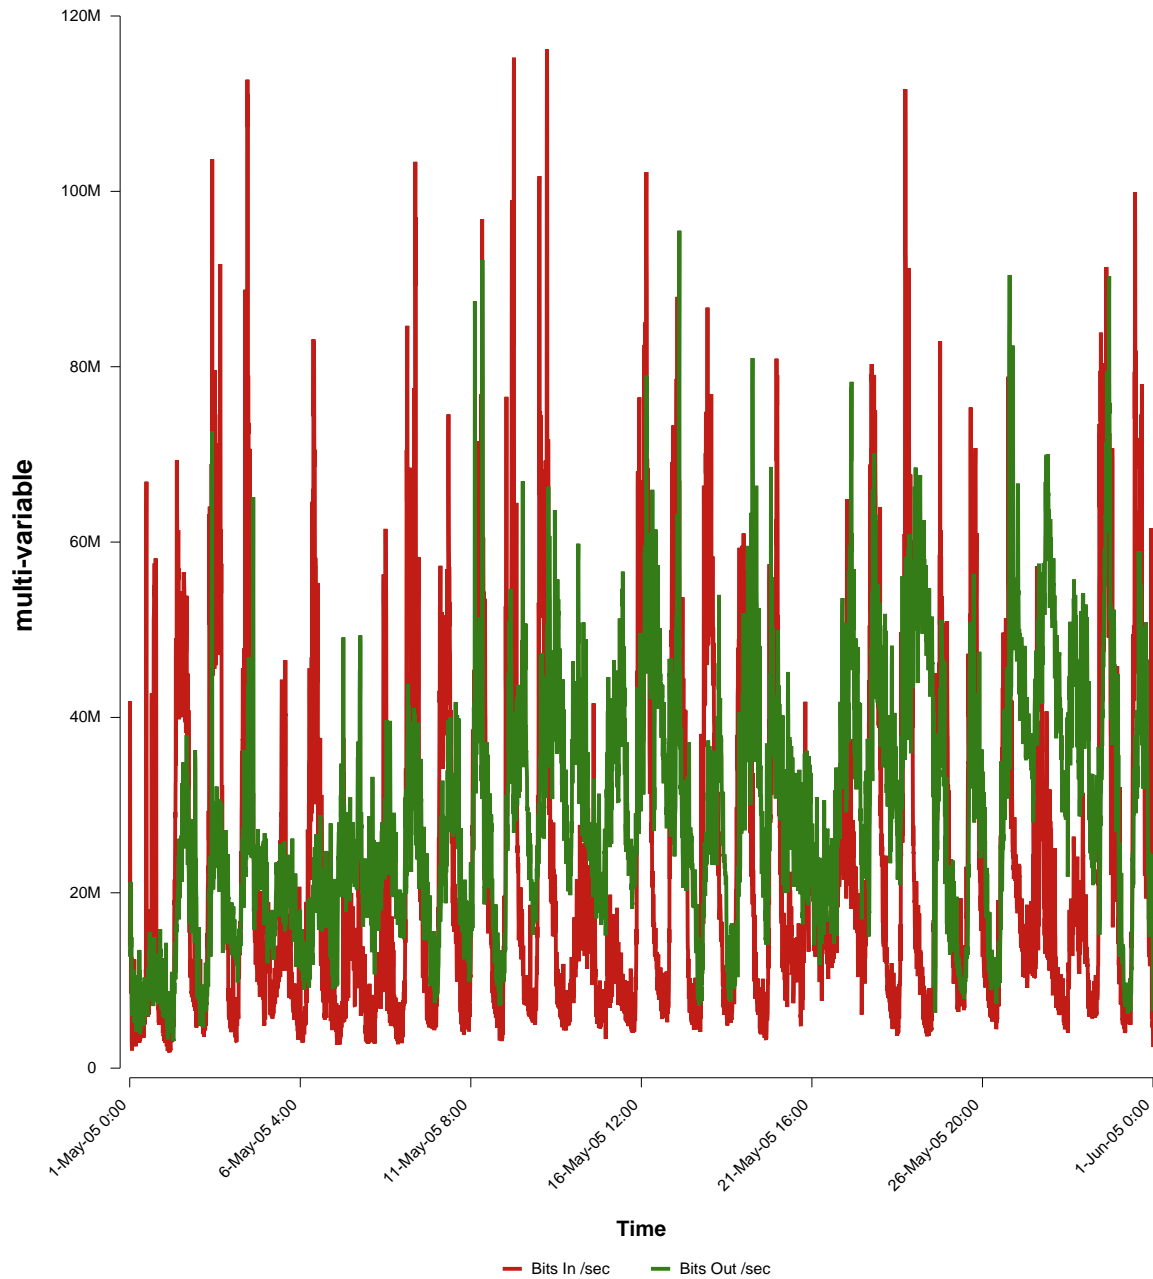

# eHealth Trend Report

Divide by Time

## SUNET-A-STHLM-SU

Auto Range: Last Month  
From: 2005/05/01 00:00  
To: 2005/05/31 23:59

Created: 2005/06/02 06:20:52