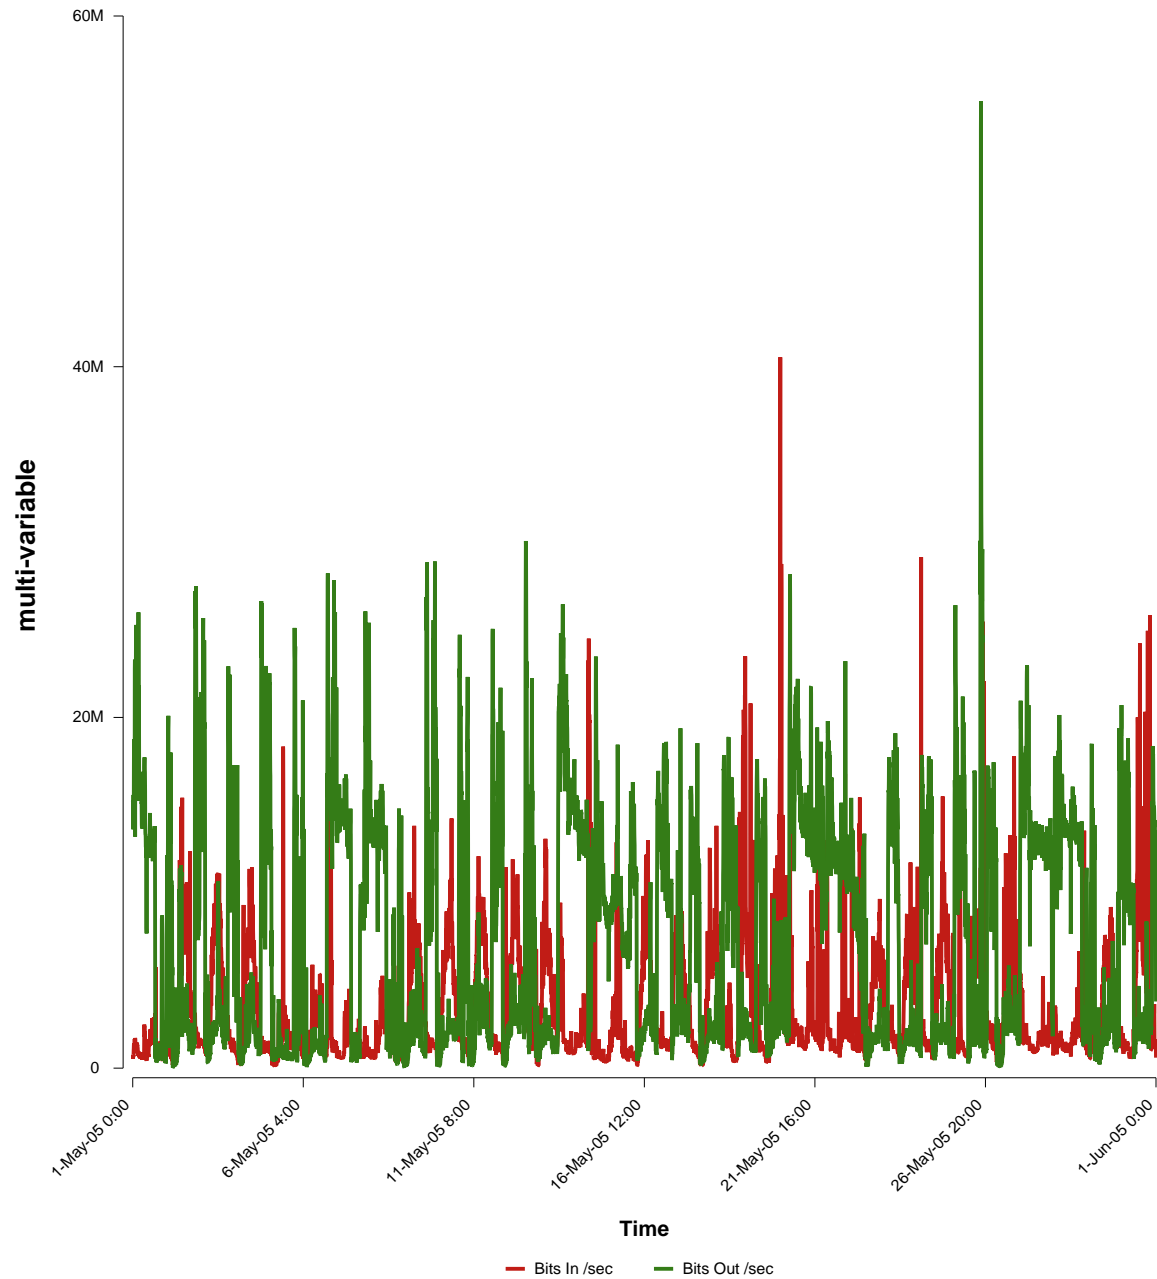

eHealth Trend Report

Divide by Time

SUNET-A-STHLM-SH

Auto Range: Last Month
From: 2005/05/01 00:00
To: 2005/05/31 23:59

Created: 2005/06/02 06:10:17