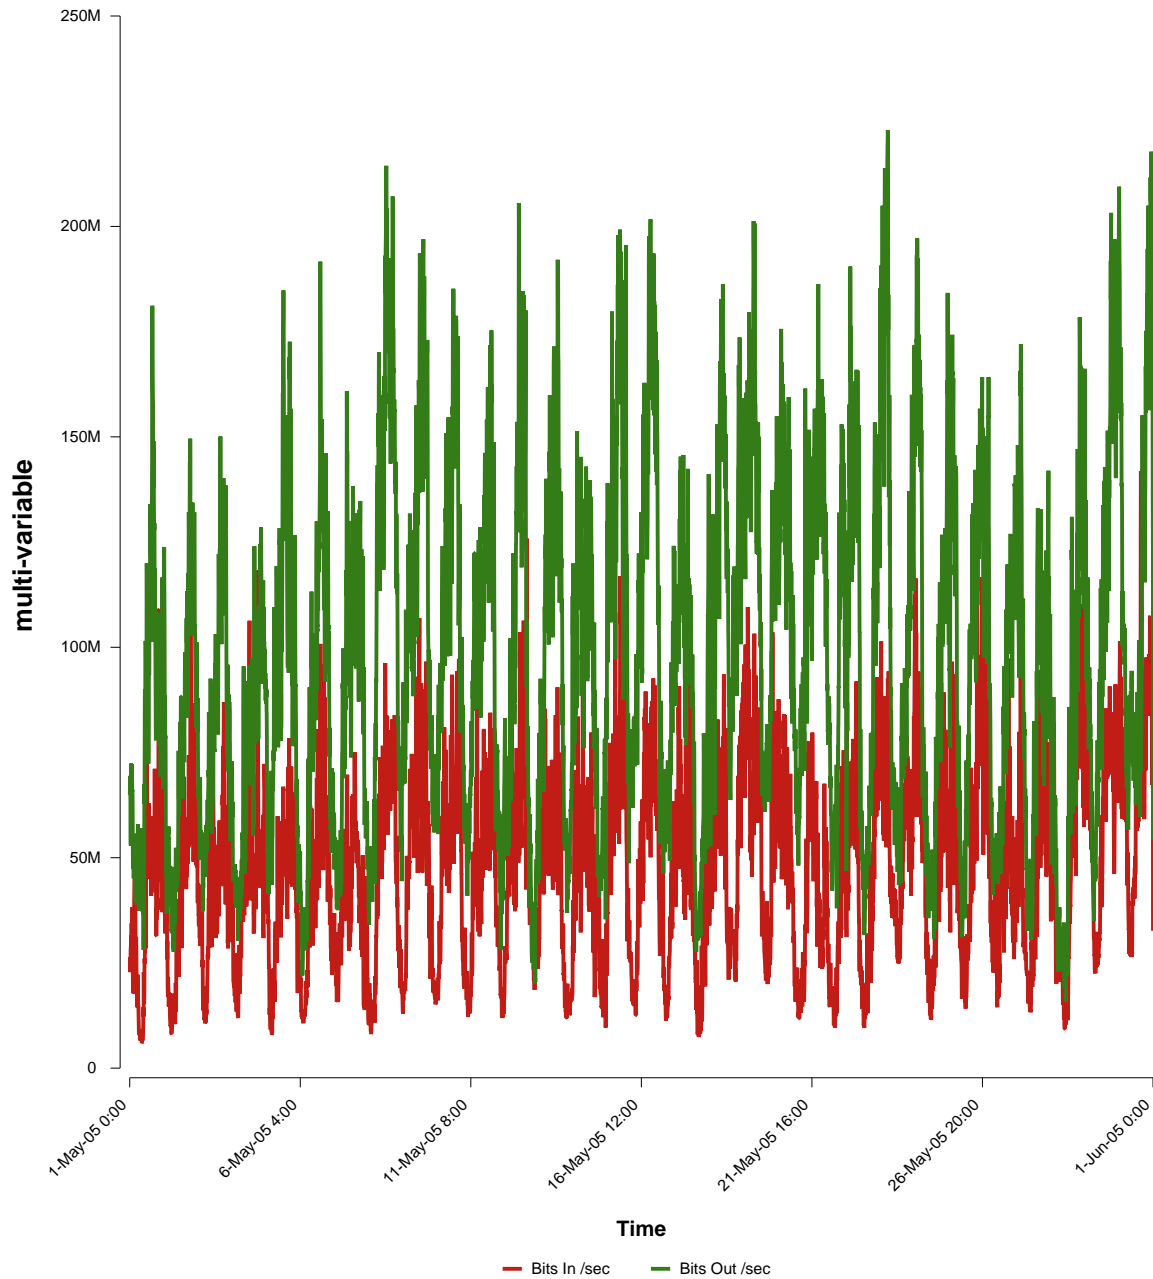

eHealth Trend Report

Divide by Time

SUNET-A-SKOVDE-HIS

Auto Range: Last Month
From: 2005/05/01 00:00
To: 2005/05/31 23:59

Created: 2005/06/02 05:20:55