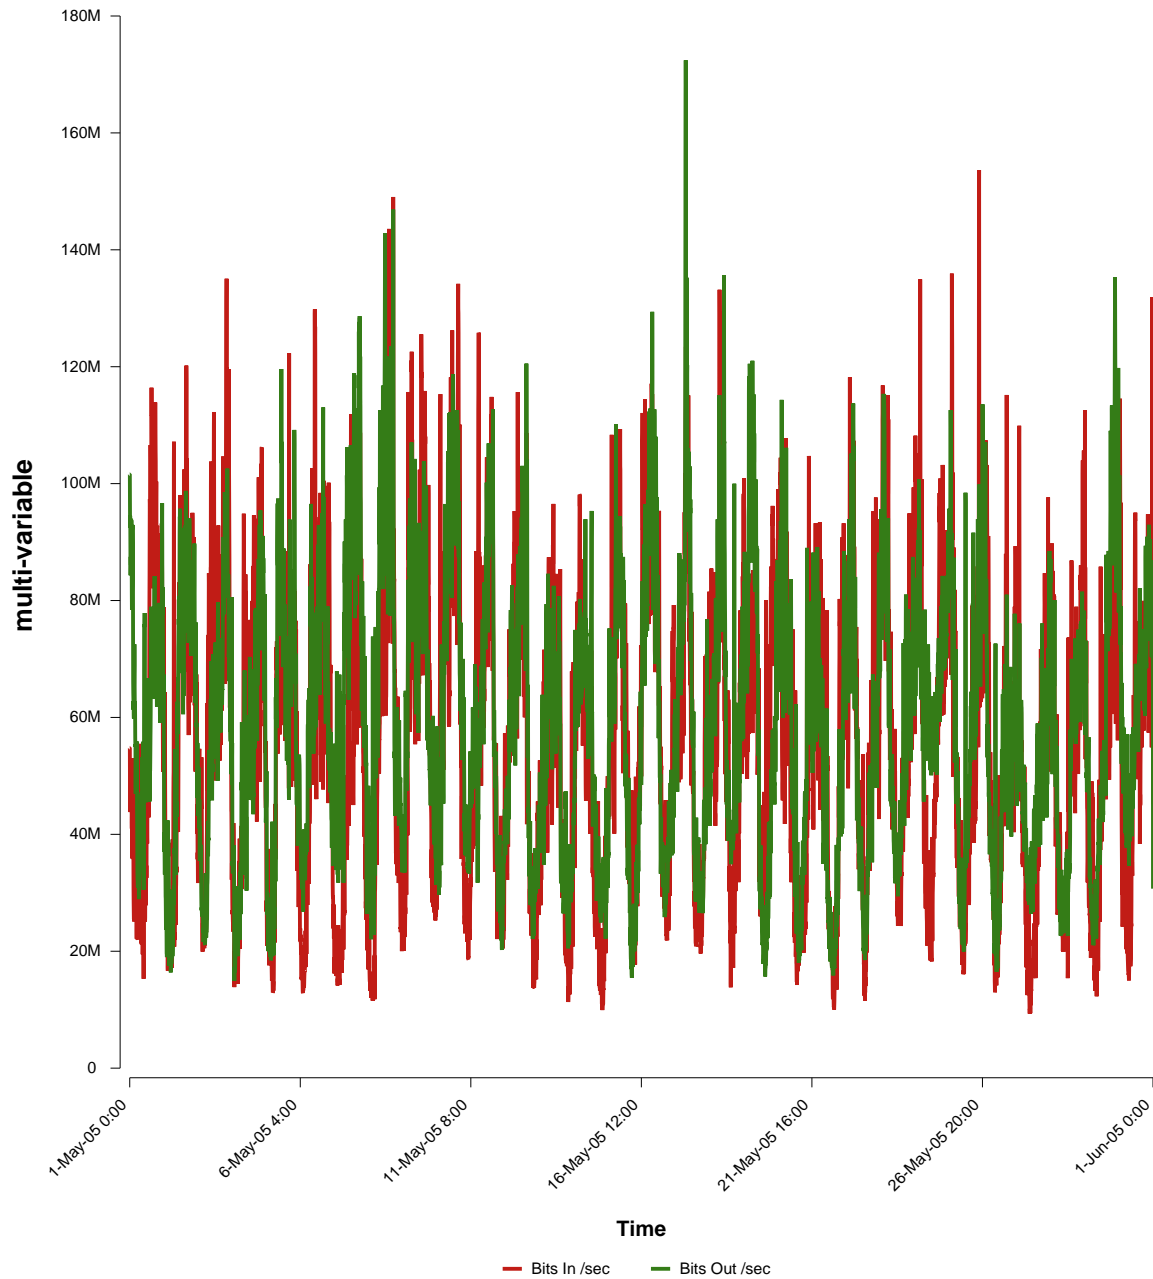

# eHealth Trend Report

Divide by Time

## SUNET-A-RONNEBY-BTH

Auto Range: Last Month  
From: 2005/05/01 00:00  
To: 2005/05/31 23:59

Created: 2005/06/02 05:10:18