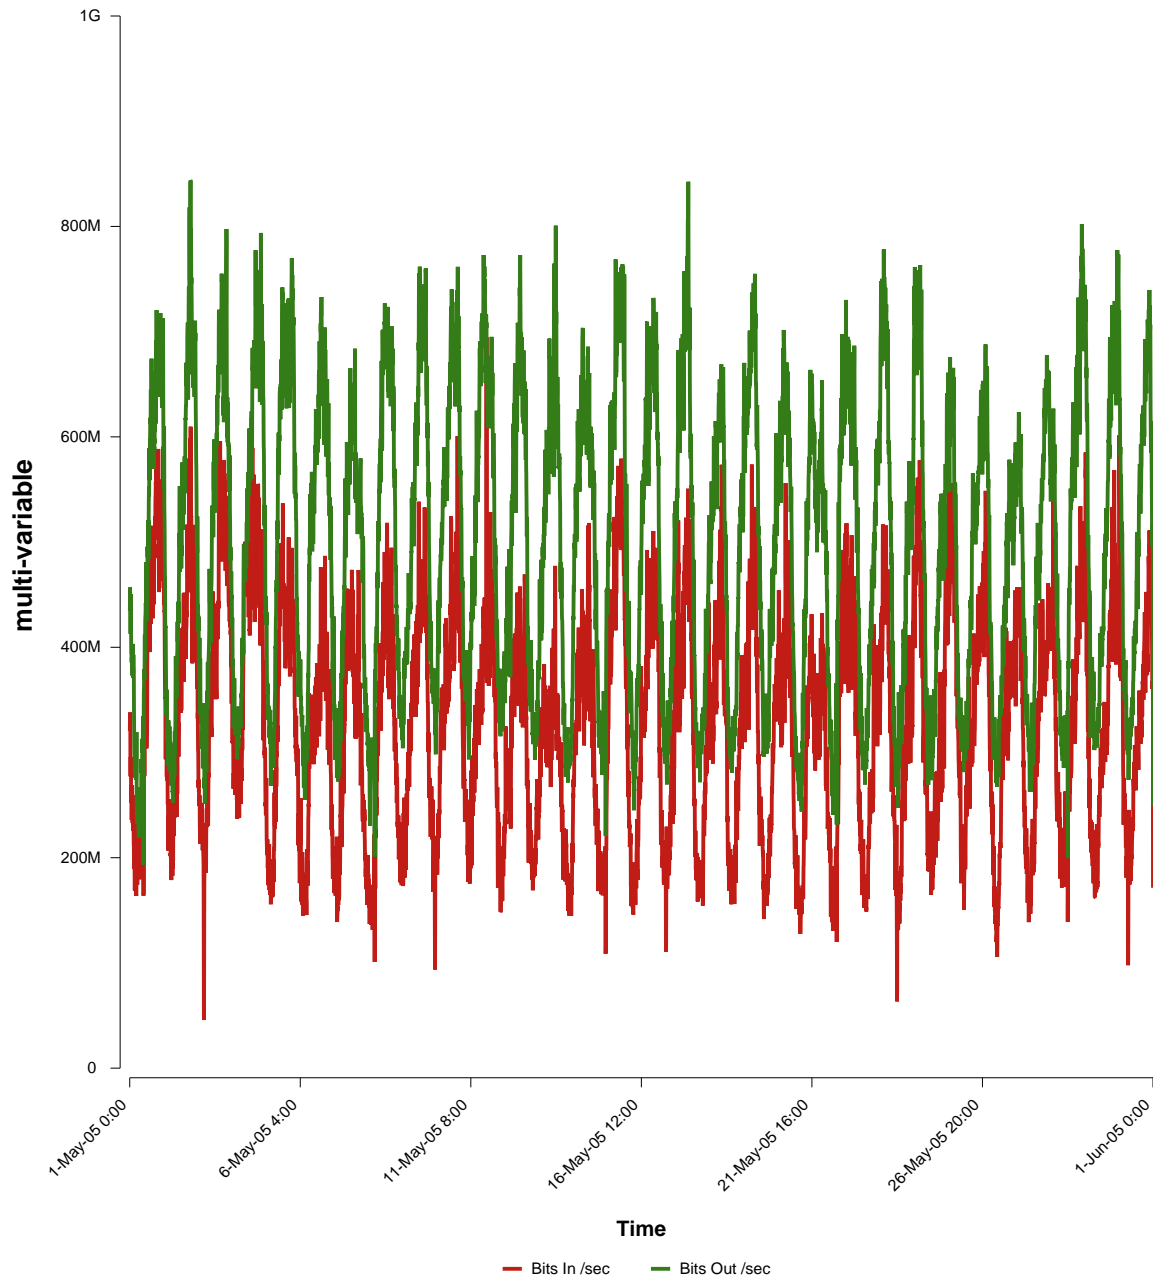

# eHealth Trend Report

Divide by Time

## SUNET-A-LULEA-LTU

Auto Range: Last Month  
From: 2005/05/01 00:00  
To: 2005/05/31 23:59

Created: 2005/06/02 04:45:21