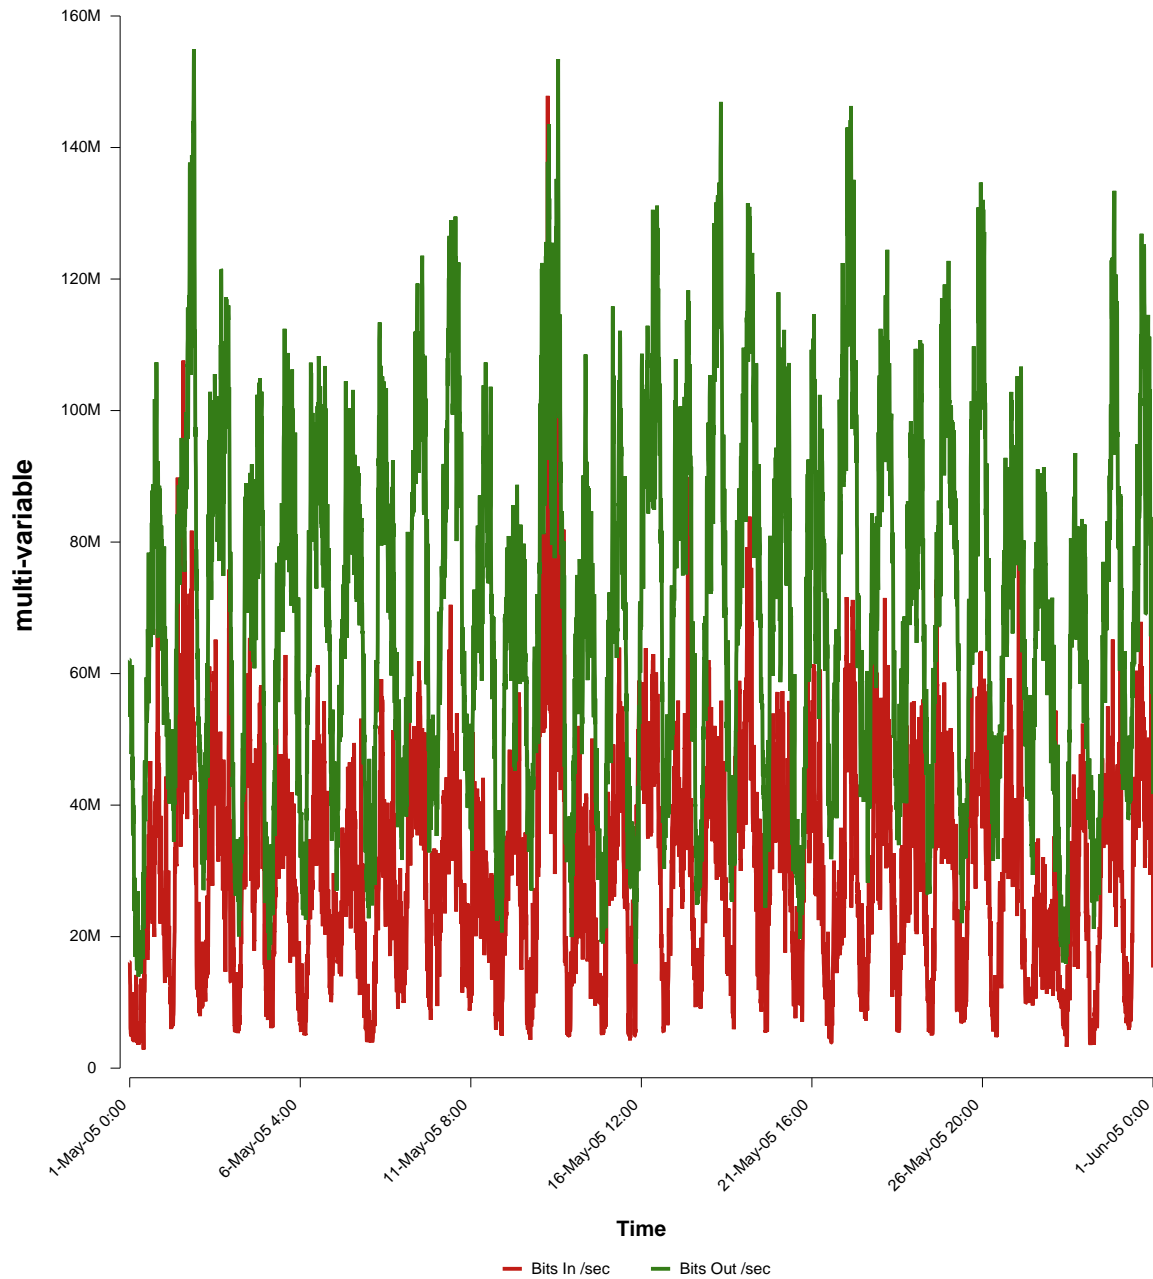

# eHealth Trend Report

Divide by Time

## SUNET-A-KRISTIANSTAD-HKR

Auto Range: Last Month  
From: 2005/05/01 00:00  
To: 2005/05/31 23:59

Created: 2005/06/02 04:20:51