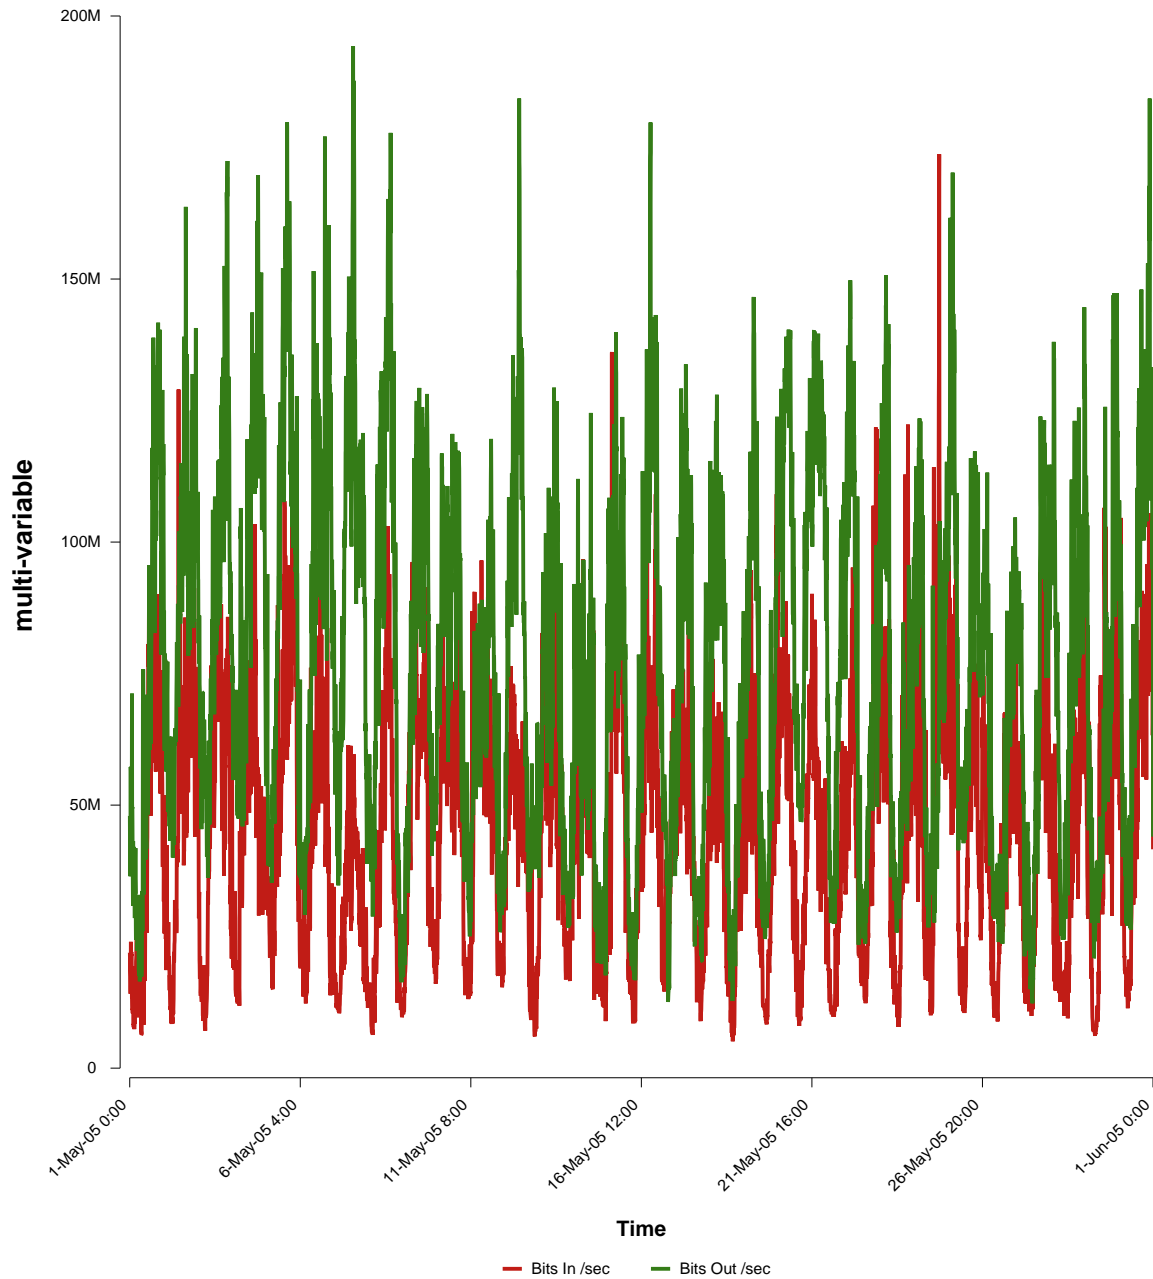

eHealth Trend Report

Divide by Time

SUNET-A-KARLSTAD-KAU

Auto Range: Last Month
From: 2005/05/01 00:00
To: 2005/05/31 23:59

Created: 2005/06/02 04:00:20