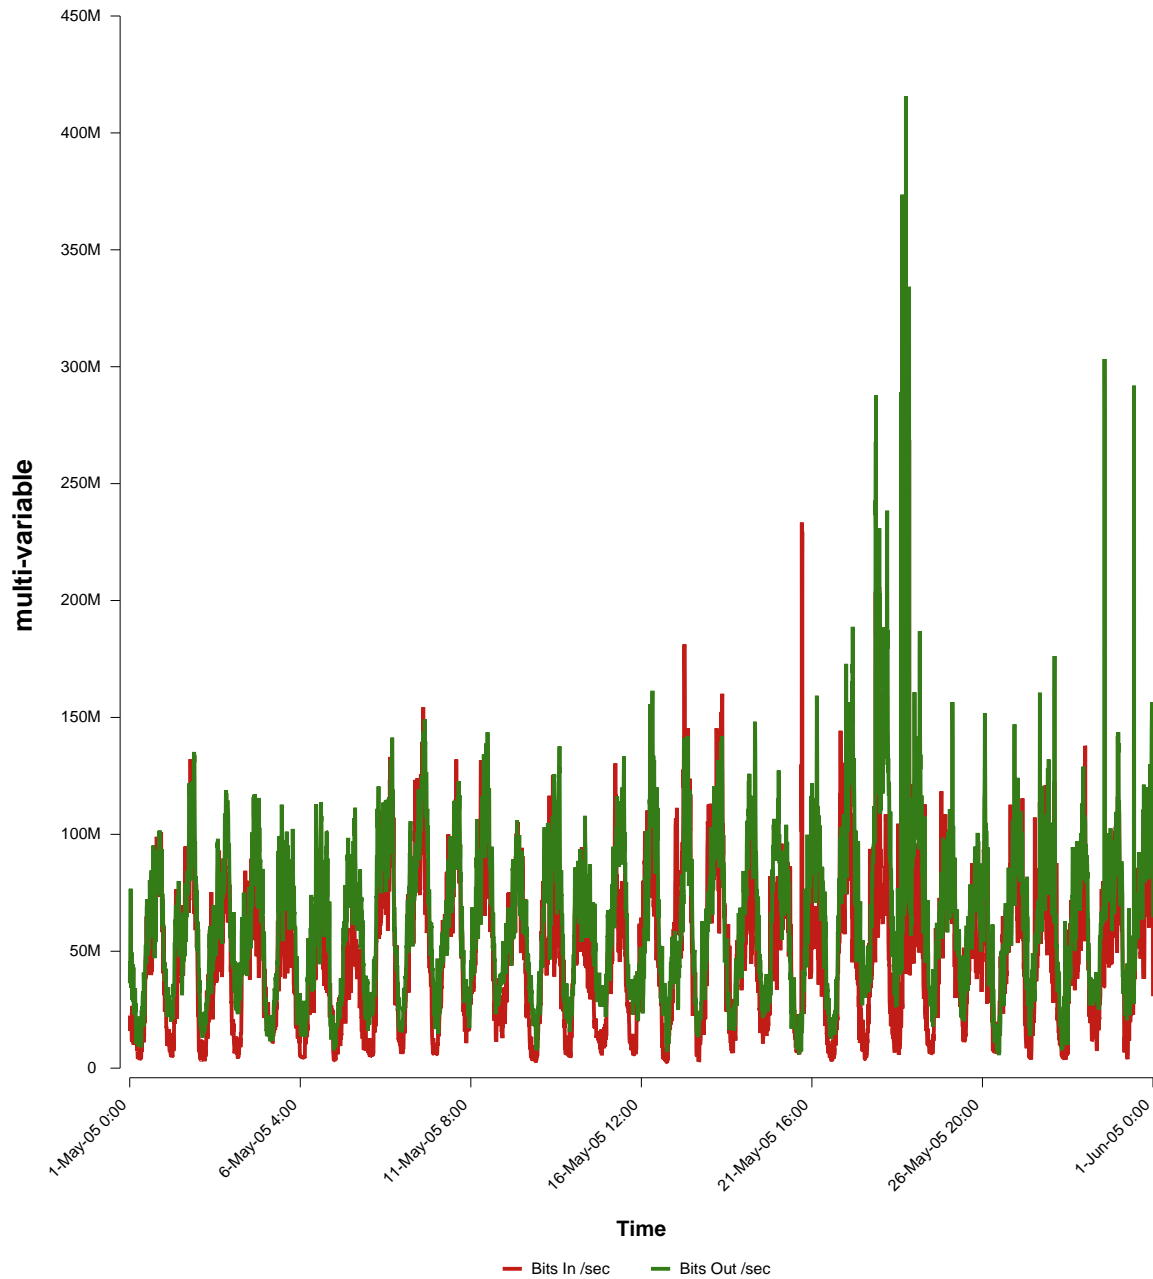

eHealth Trend Report

Divide by Time

SUNET-A-KALMAR-HIK

Auto Range: Last Month
From: 2005/05/01 00:00
To: 2005/05/31 23:59

Created: 2005/06/02 03:50:18