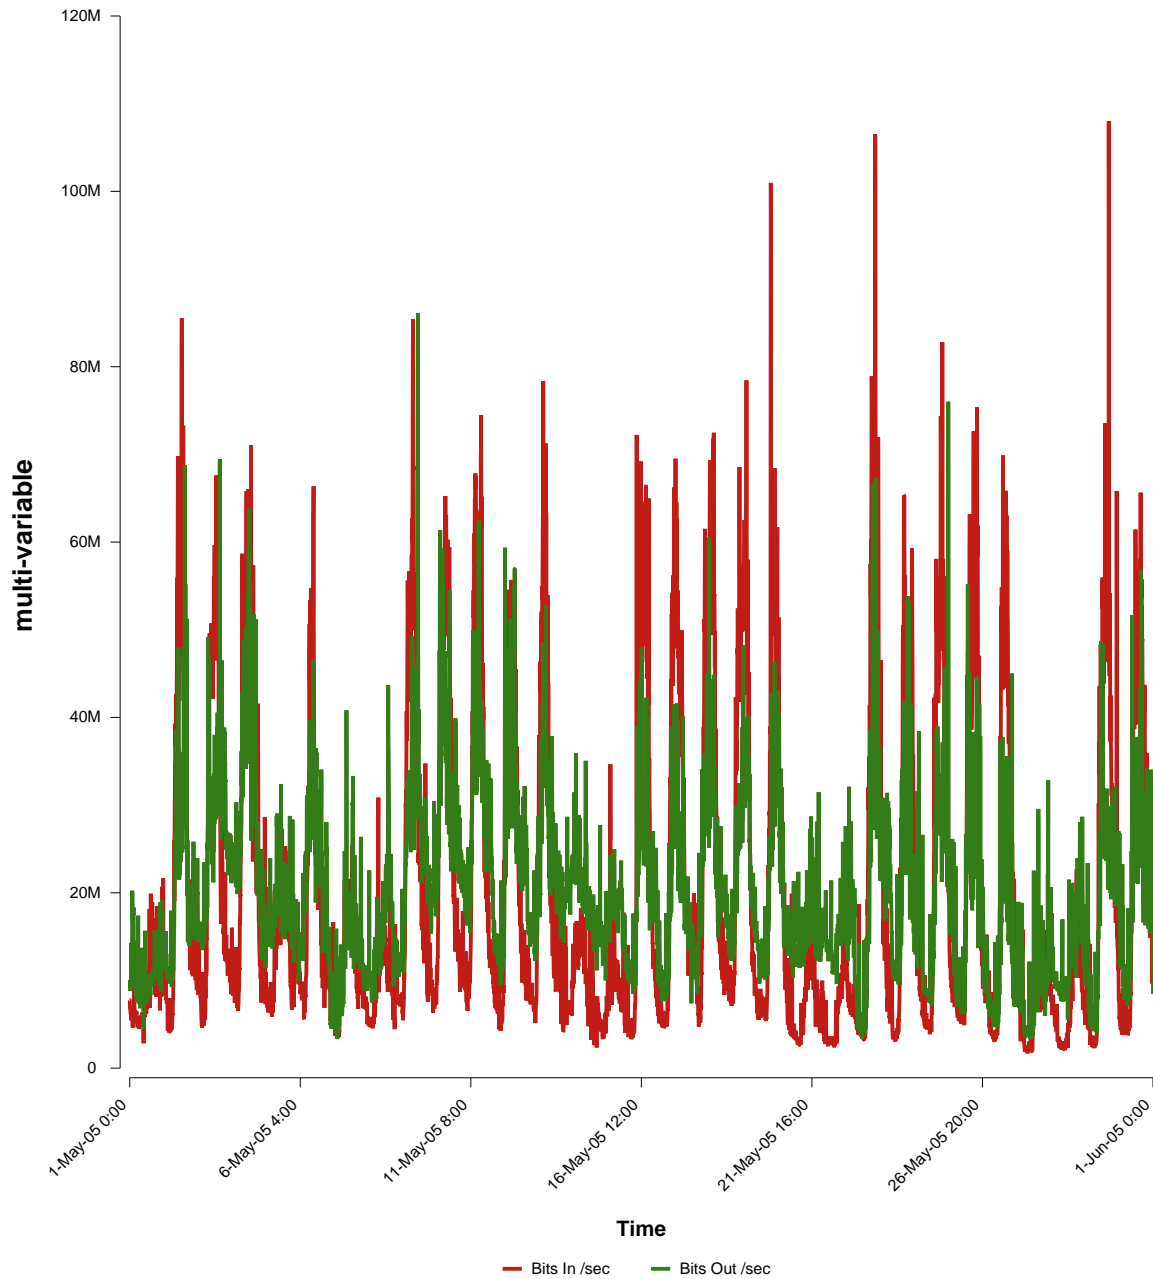

eHealth Trend Report

Divide by Time

SUNET-A-GBG-GU

Auto Range: Last Month
From: 2005/05/01 00:00
To: 2005/05/31 23:59

Created: 2005/06/02 03:40:17