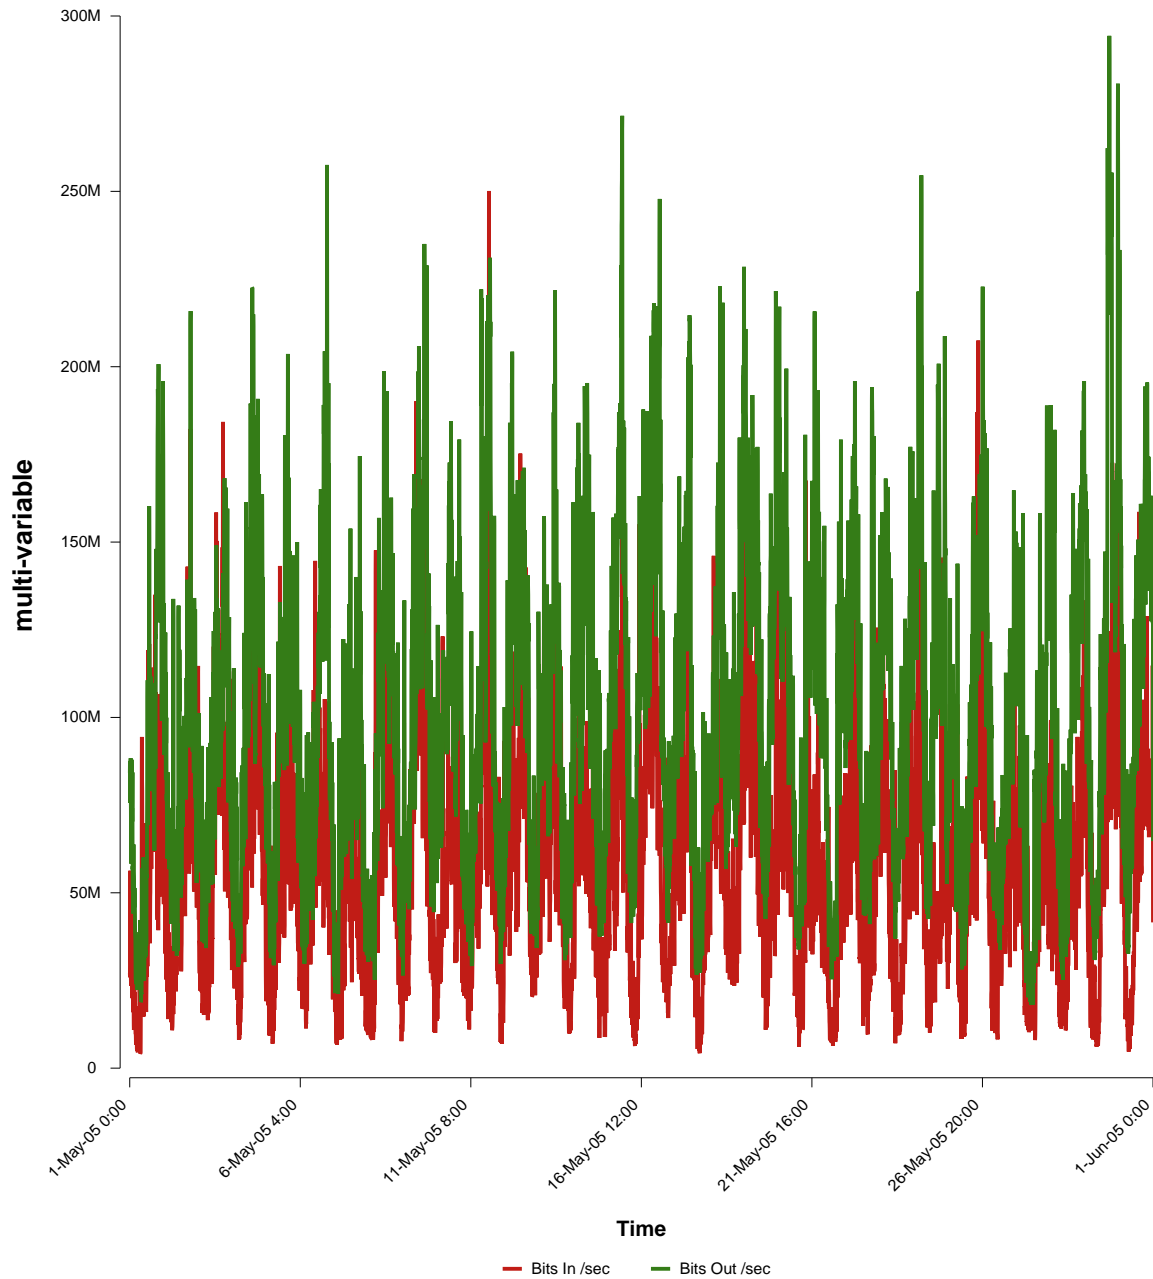

eHealth Trend Report

Divide by Time

SUNET-A-GAVLE-HIG

Auto Range: Last Month
From: 2005/05/01 00:00
To: 2005/05/31 23:59

Created: 2005/06/02 03:20:52