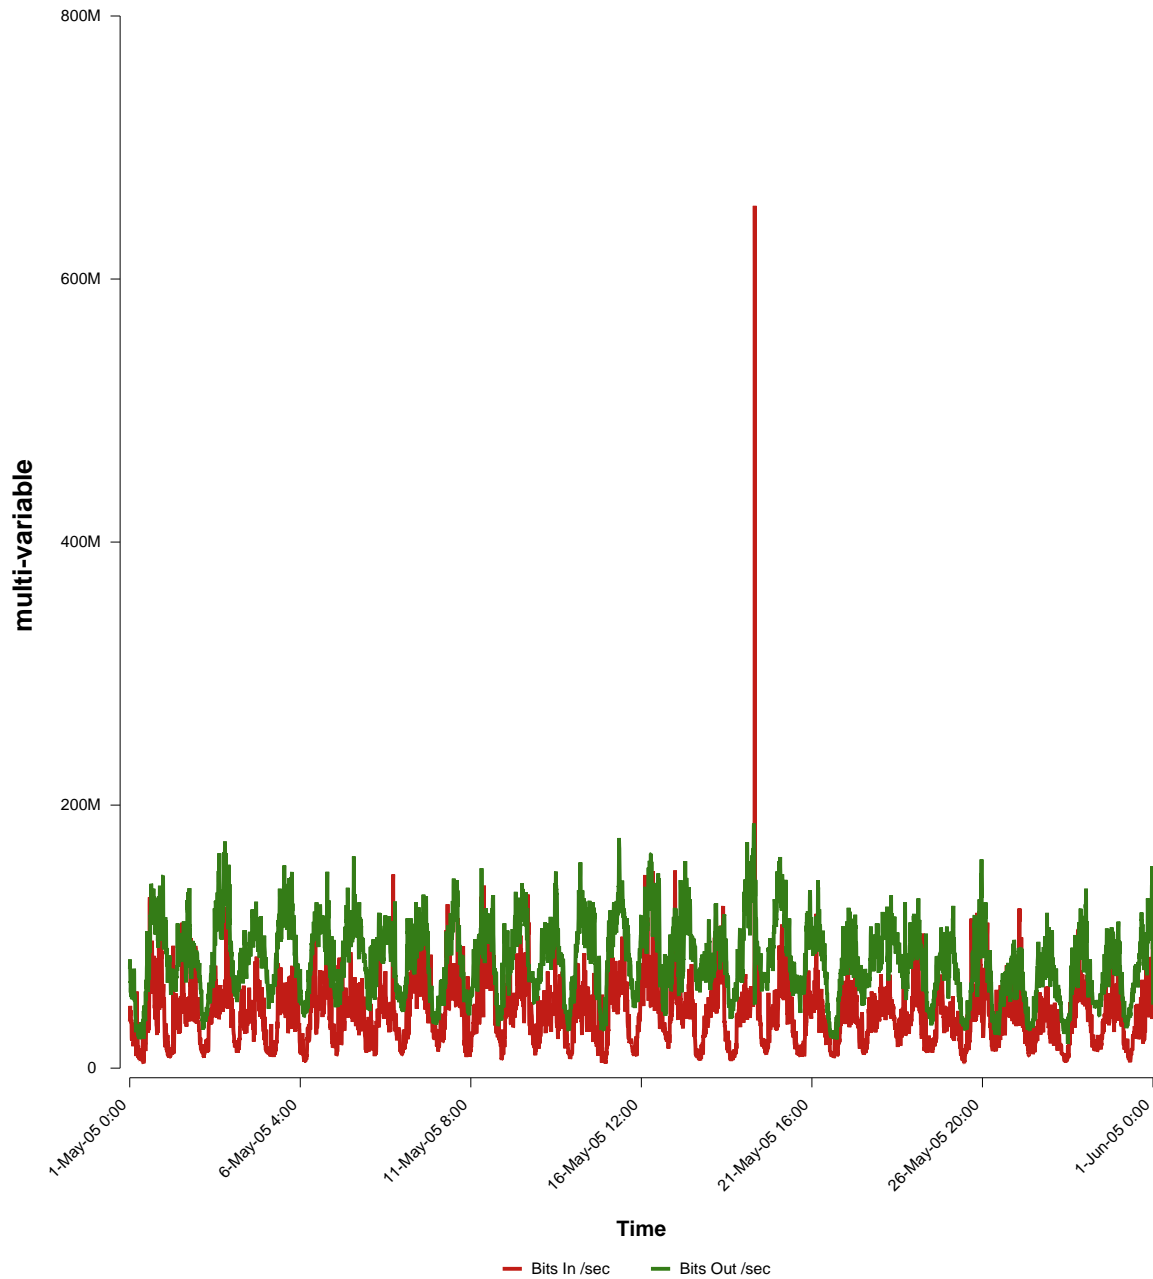

eHealth Trend Report

Divide by Time

SUNET-A-BORLANGE-DU

Auto Range: Last Month
From: 2005/05/01 00:00
To: 2005/05/31 23:59

Created: 2005/06/02 03:10:20