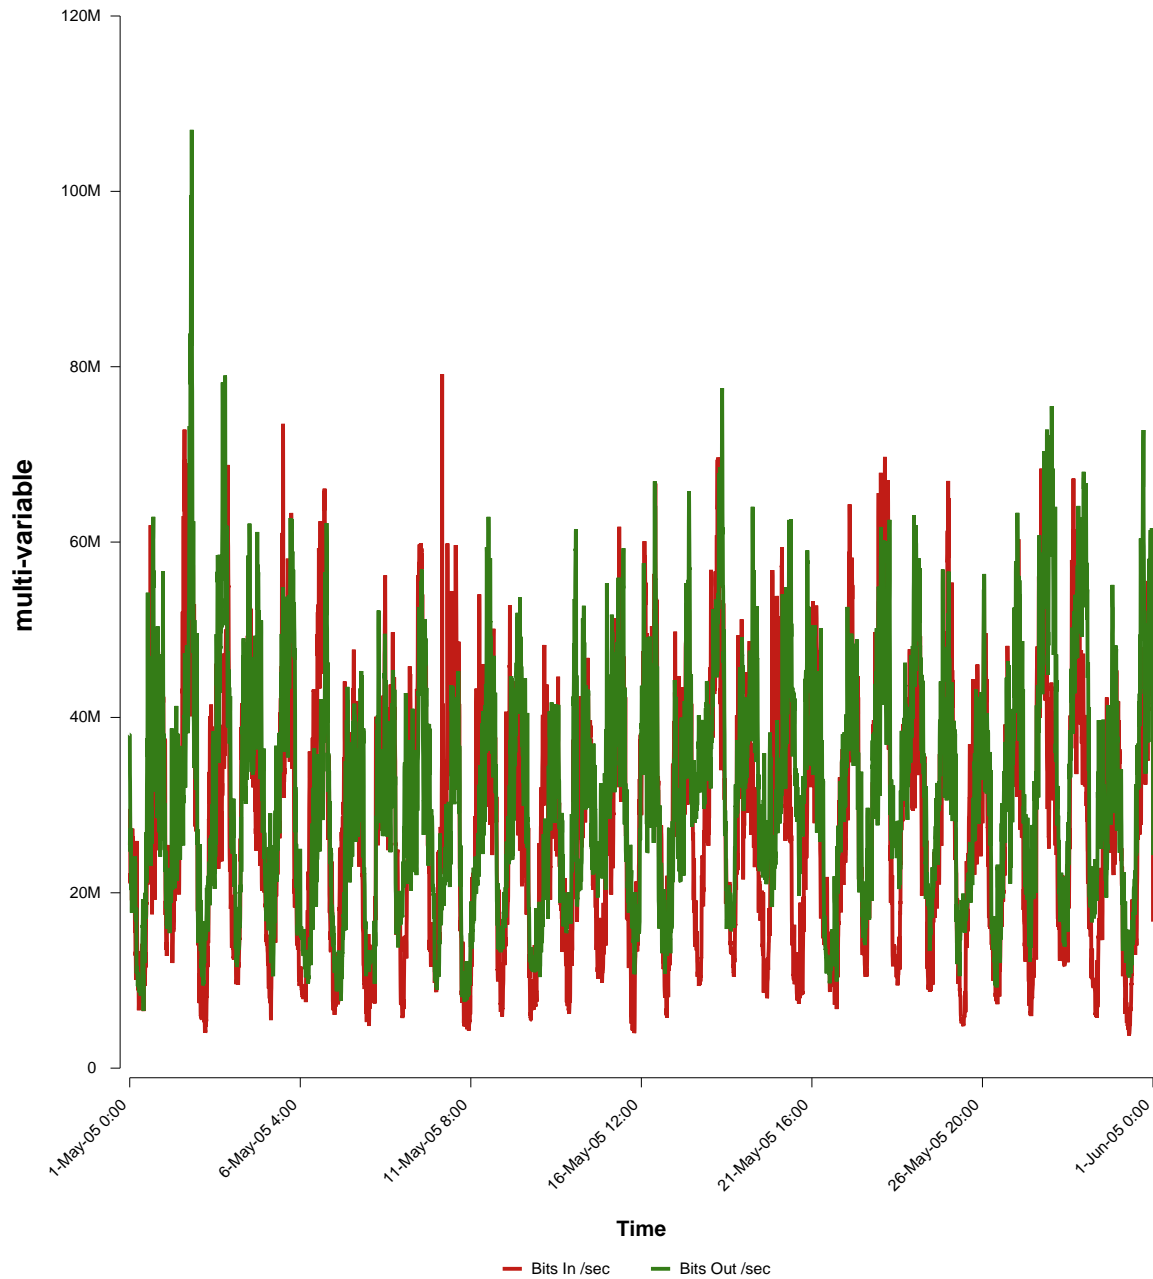

eHealth Trend Report

Divide by Time

SUNET-A-BORAS-HB

Auto Range: Last Month
From: 2005/05/01 00:00
To: 2005/05/31 23:59

Created: 2005/06/02 03:05:19