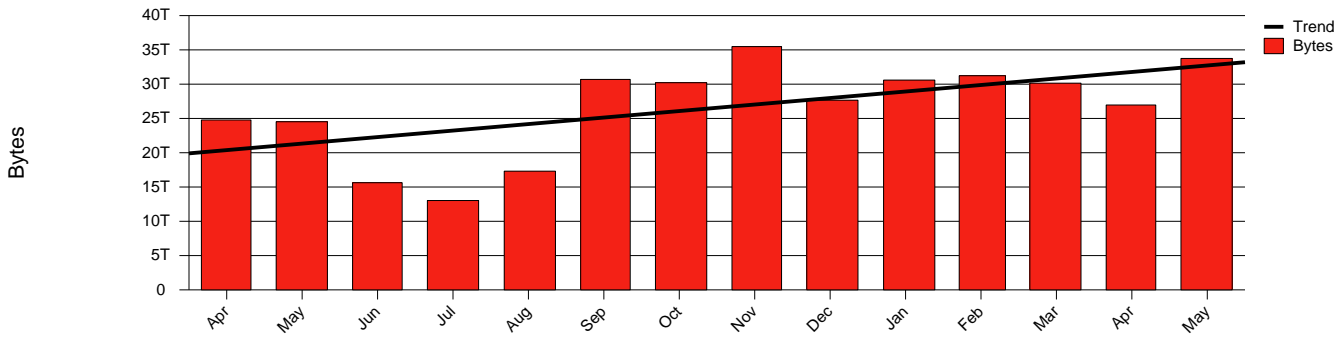

Monthly Health Report

Report for 2005/05/31, Subject: SUNET-A-VISBY-HGO

LAN/WAN

Total Network Volume by Month

Total Network Volume by Week

Total Network Volume by Day

Situations to Watch

Rank	Element Name	Variable	Threshold	Monthly Average		Days to (from) Threshold
			Value	Actual	Predicted	
1	hgo1-POS(Out)	Volume (Bandwidth %)	80.000	2.859	2.454	Increasing
2	hgo1-POS(In)	Volume (Bandwidth %)	80.000	1.194	1.344	Increasing
3	hgo1-POS(In)	Errors (% Frames)	5.000	0.000	0.000	Decreasing