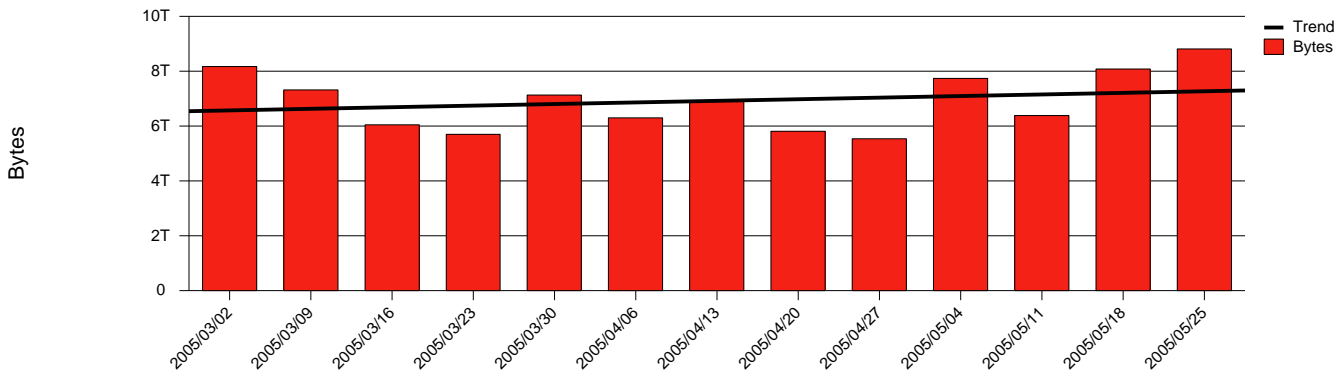

Monthly Health Report

Report for 2005/05/31, Subject: SUNET-A-VISBY-HGO

LAN/WAN

Total Network Volume by Month

Total Network Volume by Week

Total Network Volume by Day

Situations to Watch

Rank	Element Name	Variable	Threshold	Monthly Average		Days to (from) Threshold
			Value	Actual	Predicted	
1	hgo1-POS(Out)	Volume (Bandwidth %)	80.000	2.859	2.454	Increasing
2	hgo1-POS(In)	Volume (Bandwidth %)	80.000	1.194	1.344	Increasing
3	hgo1-POS(In)	Errors (% Frames)	5.000	0.000	0.000	Decreasing