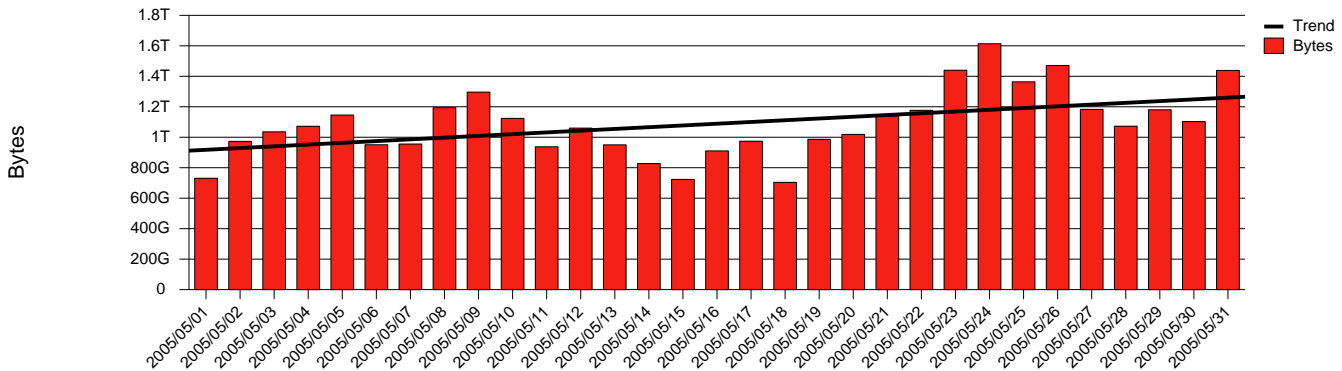

Monthly Health Report

Report for 2005/05/31, Subject: SUNET-A-VISBY-HGO

LAN/WAN

Total Network Volume by Month

Total Network Volume by Week

Total Network Volume by Day

Situations to Watch

Rank	Element Name	Variable	Threshold	Monthly Average		Days to (from) Threshold
			Value	Actual	Predicted	
1	hgo1-POS(Out)	Volume (Bandwidth %)	80.000	2.859	2.454	Increasing
2	hgo1-POS(In)	Volume (Bandwidth %)	80.000	1.194	1.344	Increasing
3	hgo1-POS(In)	Errors (% Frames)	5.000	0.000	0.000	Decreasing