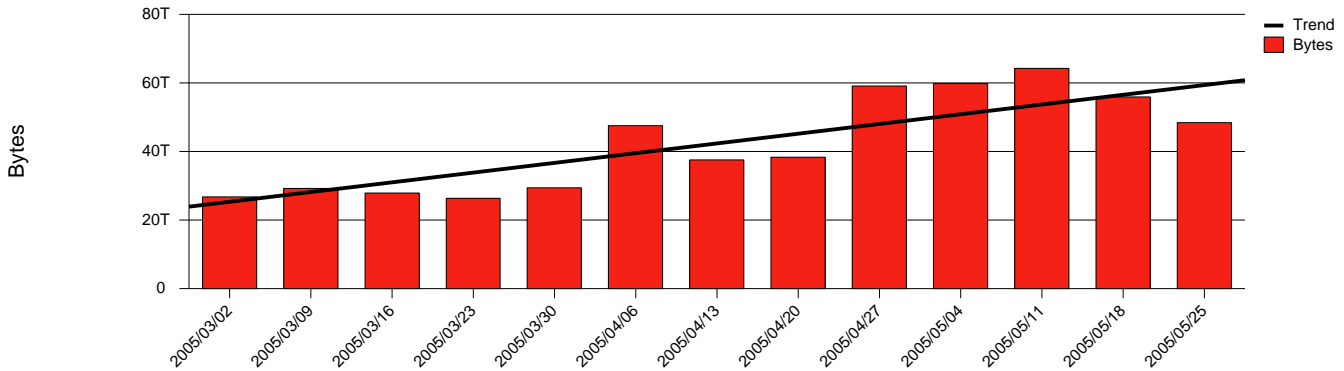

Monthly Health Report

Report for 2005/05/31, Subject: SUNET-A-UMEA-UMU

LAN/WAN

Total Network Volume by Month

Total Network Volume by Week

Total Network Volume by Day

Situations to Watch

Rank	Element Name	Variable	Threshold	Monthly Average		Days to (from) Threshold
			Value	Actual	Predicted	
1	umu1-SRP(Out)	Volume (Bandwidth %)	80.000	23.908	16.291	Increasing
2	umu1-SRP(In)	Volume (Bandwidth %)	80.000	6.832	5.571	Increasing
3	umu2-SRP(Out)	Volume (Bandwidth %)	80.000	0.017	0.092	Increasing
4	umu2-SRP(In)	Volume (Bandwidth %)	80.000	0.005	0.036	Increasing
5	umu1-SRP(In)	Errors (% Frames)	5.000	0.000	0.000	Increasing
6	umu2-SRP(In)	Errors (% Frames)	5.000	0.000	0.007	Decreasing