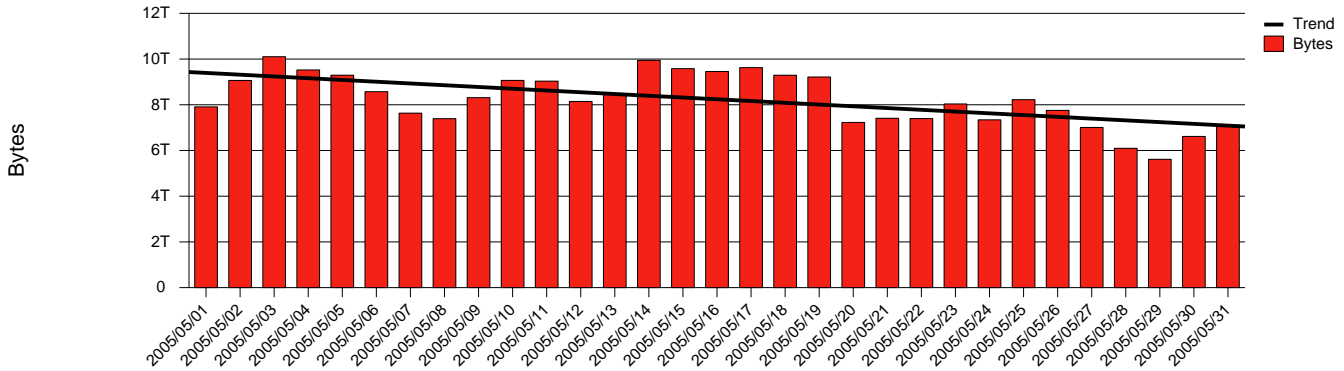

Monthly Health Report

Report for 2005/05/31, Subject: SUNET-A-UMEA-UMU

LAN/WAN

Total Network Volume by Month

Total Network Volume by Week

Total Network Volume by Day

Situations to Watch

Rank	Element Name	Variable	Threshold	Monthly Average		Days to (from) Threshold
			Value	Actual	Predicted	
1	umu1-SRP(Out)	Volume (Bandwidth %)	80.000	23.908	16.291	Increasing
2	umu1-SRP(In)	Volume (Bandwidth %)	80.000	6.832	5.571	Increasing
3	umu2-SRP(Out)	Volume (Bandwidth %)	80.000	0.017	0.092	Increasing
4	umu2-SRP(In)	Volume (Bandwidth %)	80.000	0.005	0.036	Increasing
5	umu1-SRP(In)	Errors (% Frames)	5.000	0.000	0.000	Increasing
6	umu2-SRP(In)	Errors (% Frames)	5.000	0.000	0.007	Decreasing