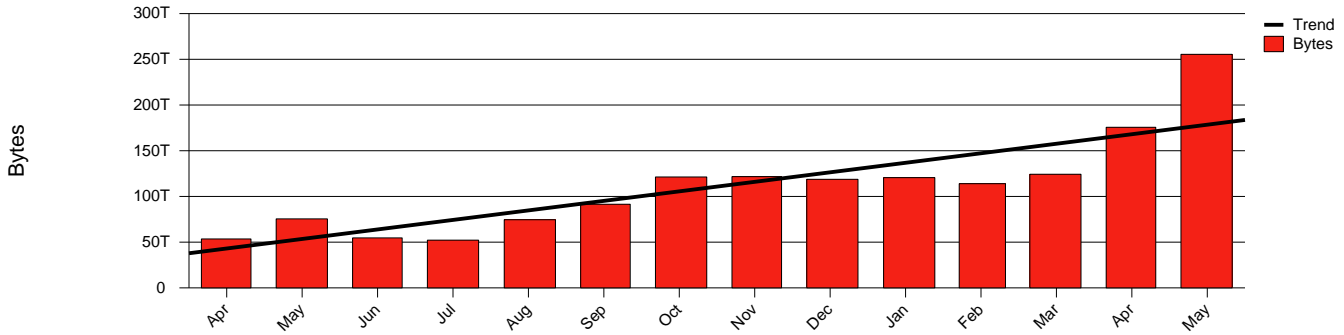

Monthly Health Report

Report for 2005/05/31, Subject: SUNET-A-UMEA-UMU

LAN/WAN

Total Network Volume by Month

Total Network Volume by Week

Total Network Volume by Day

Situations to Watch

Rank	Element Name	Variable	Threshold	Monthly Average		Days to (from) Threshold
			Value	Actual	Predicted	
1	umu1-SRP(Out)	Volume (Bandwidth %)	80.000	23.908	16.291	Increasing
2	umu1-SRP(In)	Volume (Bandwidth %)	80.000	6.832	5.571	Increasing
3	umu2-SRP(Out)	Volume (Bandwidth %)	80.000	0.017	0.092	Increasing
4	umu2-SRP(In)	Volume (Bandwidth %)	80.000	0.005	0.036	Increasing
5	umu1-SRP(In)	Errors (% Frames)	5.000	0.000	0.000	Increasing
6	umu2-SRP(In)	Errors (% Frames)	5.000	0.000	0.007	Decreasing