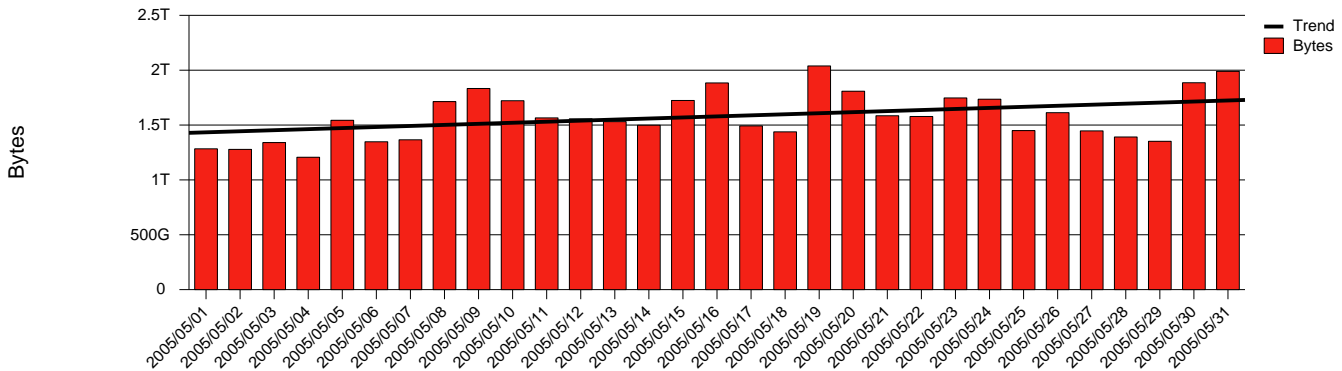

# Monthly Health Report

Report for 2005/05/31, Subject: SUNET-A-SKOVDE-HIS

LAN/WAN

Total Network Volume by Month

Total Network Volume by Week

Total Network Volume by Day

Situations to Watch

Rank	Element Name	Variable	Threshold	Monthly Average		Days to (from) Threshold
			Value	Actual	Predicted	
1	his1-SRP(Out)	Volume (Bandwidth %)	80.000	3.959	3.336	Increasing
2	his1-SRP(In)	Volume (Bandwidth %)	80.000	1.907	2.085	Increasing
3	his1-SRP(In)	Errors (% Frames)	5.000	0.000	0.000	Decreasing
4	his2-SRP(In)	Volume (Bandwidth %)	80.000	0.012	0.000	Decreasing
5	his2-SRP(In)	Errors (% Frames)	5.000	0.000	0.011	Decreasing
6	his2-SRP(Out)	Volume (Bandwidth %)	80.000	0.001	0.894	Decreasing