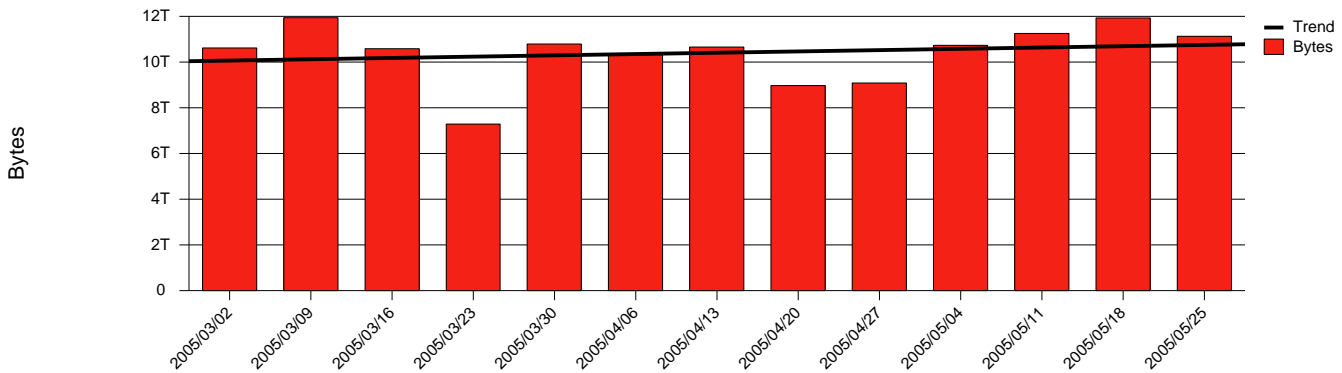

# Monthly Health Report

Report for 2005/05/31, Subject: SUNET-A-SKOVDE-HIS

LAN/WAN

Total Network Volume by Month

Total Network Volume by Week

Total Network Volume by Day

Situations to Watch

Rank	Element Name	Variable	Threshold	Monthly Average		Days to (from) Threshold
			Value	Actual	Predicted	
1	his1-SRP(Out)	Volume (Bandwidth %)	80.000	3.959	3.336	Increasing
2	his1-SRP(In)	Volume (Bandwidth %)	80.000	1.907	2.085	Increasing
3	his1-SRP(In)	Errors (% Frames)	5.000	0.000	0.000	Decreasing
4	his2-SRP(In)	Volume (Bandwidth %)	80.000	0.012	0.000	Decreasing
5	his2-SRP(In)	Errors (% Frames)	5.000	0.000	0.011	Decreasing
6	his2-SRP(Out)	Volume (Bandwidth %)	80.000	0.001	0.894	Decreasing