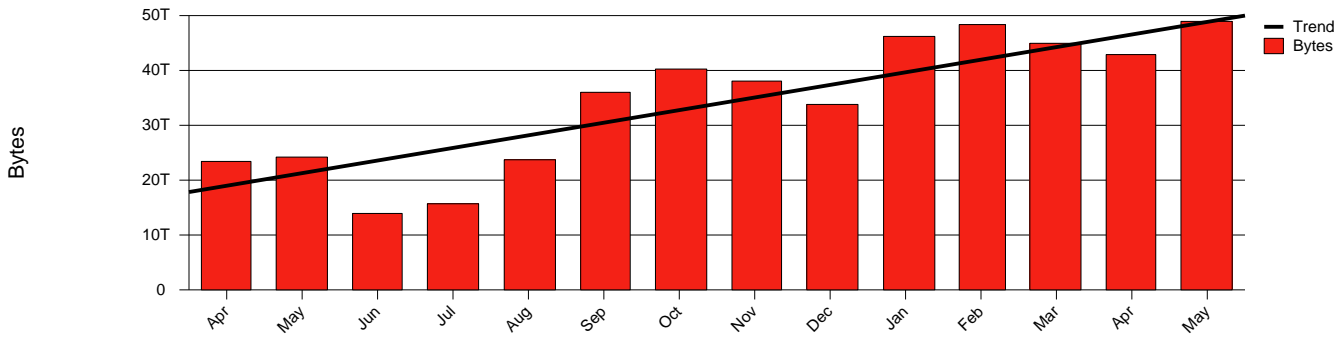

# Monthly Health Report

Report for 2005/05/31, Subject: SUNET-A-SKOVDE-HIS

LAN/WAN

Total Network Volume by Month

Total Network Volume by Week

Total Network Volume by Day

Situations to Watch

Rank	Element Name	Variable	Threshold	Monthly Average		Days to (from) Threshold
			Value	Actual	Predicted	
1	his1-SRP(Out)	Volume (Bandwidth %)	80.000	3.959	3.336	Increasing
2	his1-SRP(In)	Volume (Bandwidth %)	80.000	1.907	2.085	Increasing
3	his1-SRP(In)	Errors (% Frames)	5.000	0.000	0.000	Decreasing
4	his2-SRP(In)	Volume (Bandwidth %)	80.000	0.012	0.000	Decreasing
5	his2-SRP(In)	Errors (% Frames)	5.000	0.000	0.011	Decreasing
6	his2-SRP(Out)	Volume (Bandwidth %)	80.000	0.001	0.894	Decreasing