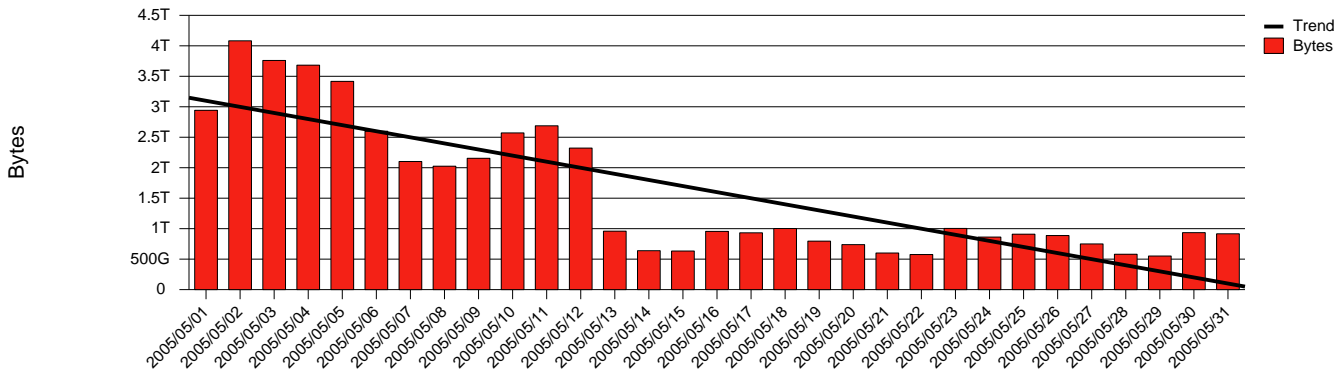

Monthly Health Report

Report for 2005/05/31, Subject: SUNET-A-LINKOPING-LIU

LAN/WAN

Total Network Volume by Month

Total Network Volume by Week

Total Network Volume by Day

Situations to Watch

Rank	Element Name	Variable	Threshold	Monthly Average		Days to (from)
			Value	Actual	Predicted	Threshold
1	liu1-SRP(In)	Discards (% Frames)	10.000	0.000	0.000	Increasing
2	liu2-SRP(In)	Volume (Bandwidth %)	80.000	1.611	7.500	Decreasing
3	liu2-SRP(In)	Errors (% Frames)	5.000	0.000	0.000	Decreasing
4	liu2-SRP(Out)	Volume (Bandwidth %)	80.000	4.340	12.670	Decreasing
5	liu2-SRP(Out)	Discards (% Frames)	10.000	0.000	0.000	Decreasing
6	liu1-SRP(In)	Volume (Bandwidth %)	80.000	0.001	0.000	Decreasing
7	liu1-SRP(Out)	Volume (Bandwidth %)	80.000	0.001	0.036	Decreasing