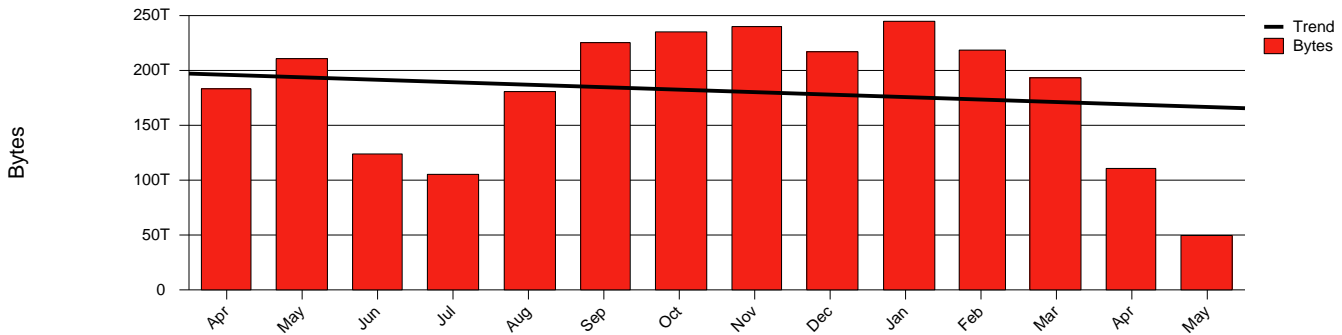

Monthly Health Report

Report for 2005/05/31, Subject: SUNET-A-LINKOPING-LIU

LAN/WAN

Total Network Volume by Month

Total Network Volume by Week

Total Network Volume by Day

Situations to Watch

Rank	Element Name	Variable	Threshold	Monthly Average		Days to (from)
			Value	Actual	Predicted	Threshold
1	liu1-SRP(In)	Discards (% Frames)	10.000	0.000	0.000	Increasing
2	liu2-SRP(In)	Volume (Bandwidth %)	80.000	1.611	7.500	Decreasing
3	liu2-SRP(In)	Errors (% Frames)	5.000	0.000	0.000	Decreasing
4	liu2-SRP(Out)	Volume (Bandwidth %)	80.000	4.340	12.670	Decreasing
5	liu2-SRP(Out)	Discards (% Frames)	10.000	0.000	0.000	Decreasing
6	liu1-SRP(In)	Volume (Bandwidth %)	80.000	0.001	0.000	Decreasing
7	liu1-SRP(Out)	Volume (Bandwidth %)	80.000	0.001	0.036	Decreasing