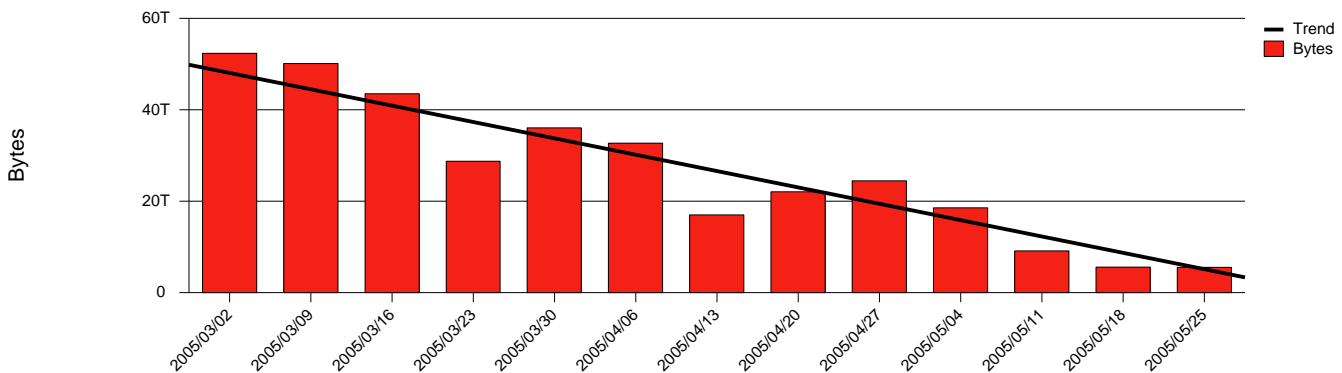

Monthly Health Report

Report for 2005/05/31, Subject: SUNET-A-LINKOPING-LIU

LAN/WAN

Total Network Volume by Month

Total Network Volume by Week

Total Network Volume by Day

Situations to Watch

Rank	Element Name	Variable	Threshold	Monthly Average		Days to (from)
			Value	Actual	Predicted	Threshold
1	liu1-SRP(In)	Discards (% Frames)	10.000	0.000	0.000	Increasing
2	liu2-SRP(In)	Volume (Bandwidth %)	80.000	1.611	7.500	Decreasing
3	liu2-SRP(In)	Errors (% Frames)	5.000	0.000	0.000	Decreasing
4	liu2-SRP(Out)	Volume (Bandwidth %)	80.000	4.340	12.670	Decreasing
5	liu2-SRP(Out)	Discards (% Frames)	10.000	0.000	0.000	Decreasing
6	liu1-SRP(In)	Volume (Bandwidth %)	80.000	0.001	0.000	Decreasing
7	liu1-SRP(Out)	Volume (Bandwidth %)	80.000	0.001	0.036	Decreasing