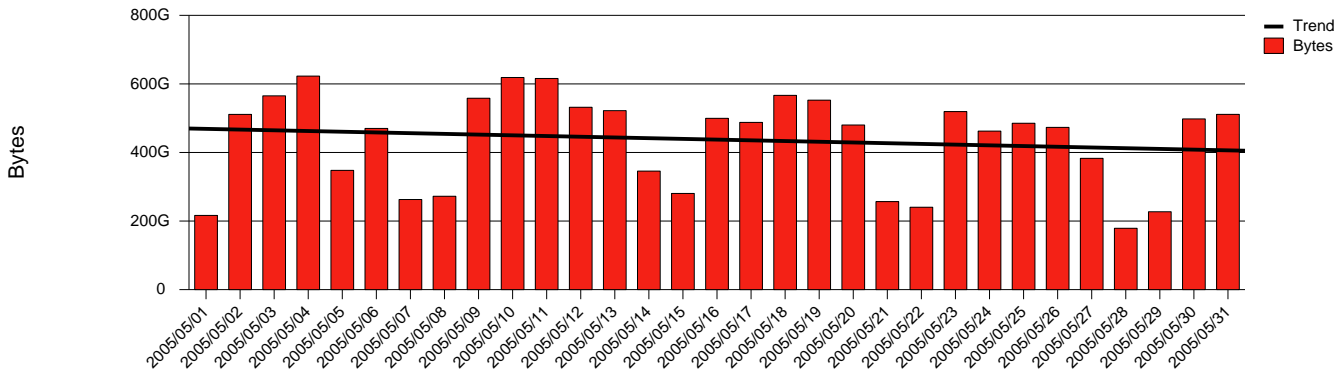

Monthly Health Report

Report for 2005/05/31, Subject: SUNET-A-GBG-GU

LAN/WAN

Total Network Volume by Month

Total Network Volume by Week

Total Network Volume by Day

Situations to Watch

Rank	Element Name	Variable	Threshold	Monthly Average		Days to (from)
			Value	Actual	Predicted	Threshold
1	gu1-SRP(Out)	Volume (Bandwidth %)	80.000	0.807	1.061	Increasing
2	gu1-SRP(In)	Volume (Bandwidth %)	80.000	0.814	0.919	Increasing
3	gu2-SRP(In)	Volume (Bandwidth %)	80.000	0.007	0.015	Decreasing
4	gu2-SRP(In)	Errors (% Frames)	5.000	0.000	0.362	Decreasing
5	gu2-SRP(Out)	Volume (Bandwidth %)	80.000	0.000	0.000	Decreasing