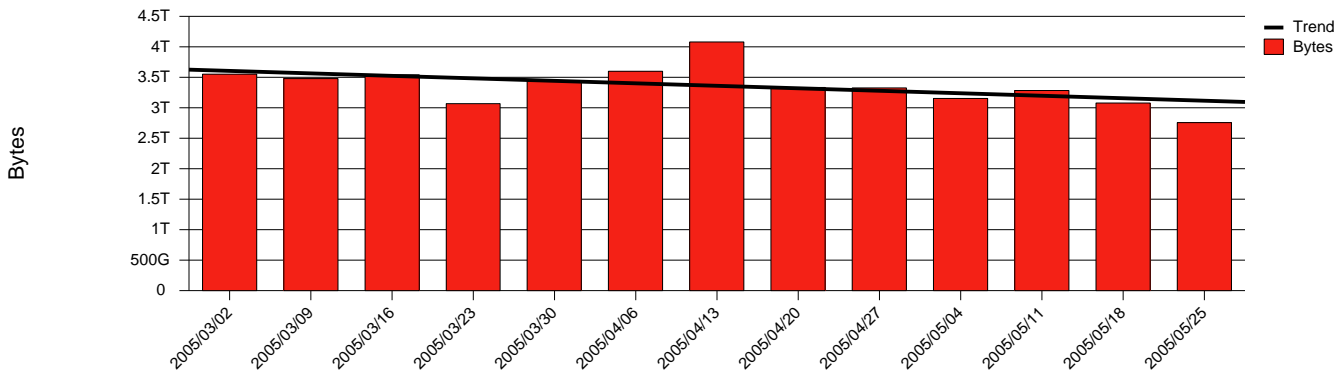

Monthly Health Report

Report for 2005/05/31, Subject: SUNET-A-GBG-GU

LAN/WAN

Total Network Volume by Month

Total Network Volume by Week

Total Network Volume by Day

Situations to Watch

Rank	Element Name	Variable	Threshold	Monthly Average		Days to (from)
			Value	Actual	Predicted	Threshold
1	gu1-SRP(Out)	Volume (Bandwidth %)	80.000	0.807	1.061	Increasing
2	gu1-SRP(In)	Volume (Bandwidth %)	80.000	0.814	0.919	Increasing
3	gu2-SRP(In)	Volume (Bandwidth %)	80.000	0.007	0.015	Decreasing
4	gu2-SRP(In)	Errors (% Frames)	5.000	0.000	0.362	Decreasing
5	gu2-SRP(Out)	Volume (Bandwidth %)	80.000	0.000	0.000	Decreasing