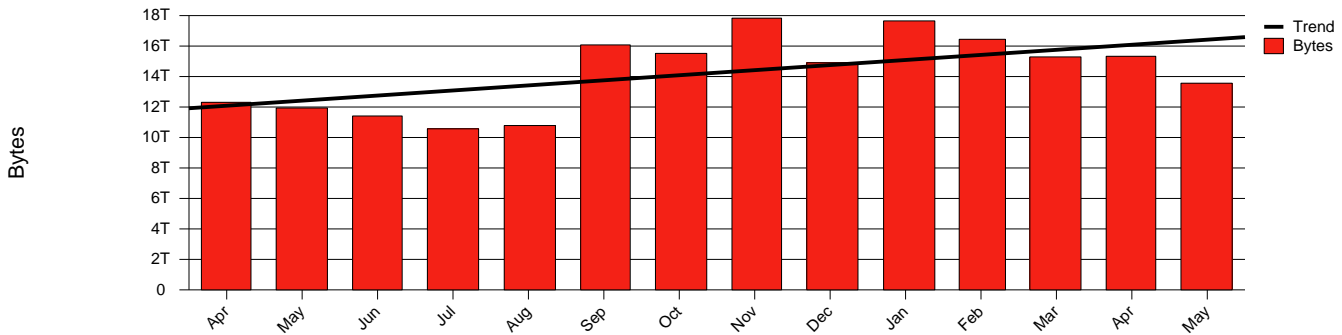

Monthly Health Report

Report for 2005/05/31, Subject: SUNET-A-GBG-GU

LAN/WAN

Total Network Volume by Month

Total Network Volume by Week

Total Network Volume by Day

Situations to Watch

Rank	Element Name	Variable	Threshold	Monthly Average		Days to (from)
			Value	Actual	Predicted	Threshold
1	gu1-SRP(Out)	Volume (Bandwidth %)	80.000	0.807	1.061	Increasing
2	gu1-SRP(In)	Volume (Bandwidth %)	80.000	0.814	0.919	Increasing
3	gu2-SRP(In)	Volume (Bandwidth %)	80.000	0.007	0.015	Decreasing
4	gu2-SRP(In)	Errors (% Frames)	5.000	0.000	0.362	Decreasing
5	gu2-SRP(Out)	Volume (Bandwidth %)	80.000	0.000	0.000	Decreasing