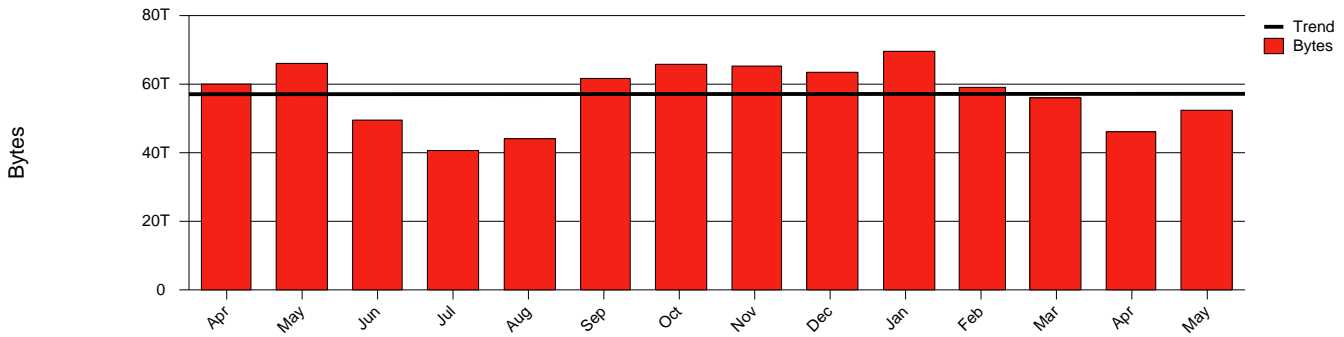

Monthly Health Report

Report for 2005/05/31, Subject: SUNET-A-GAVLE-HIG

LAN/WAN

Total Network Volume by Month

Total Network Volume by Week

Total Network Volume by Day

Situations to Watch

Rank	Element Name	Variable	Threshold	Monthly Average		Days to (from) Threshold
			Value	Actual	Predicted	
1	hig1-SRP(Out)	Volume (Bandwidth %)	80.000	3.883	3.269	Increasing
2	hig1-SRP(In)	Volume (Bandwidth %)	80.000	2.277	2.307	Increasing
3	hig2-SRP(In)	Errors (% Frames)	5.000	0.000	0.050	Increasing
4	hig1-SRP(Out)	Discards (% Frames)	10.000	0.000	0.000	Increasing
5	hig2-SRP(In)	Volume (Bandwidth %)	80.000	0.002	0.169	Decreasing
6	hig2-SRP(Out)	Volume (Bandwidth %)	80.000	0.131	0.965	Decreasing