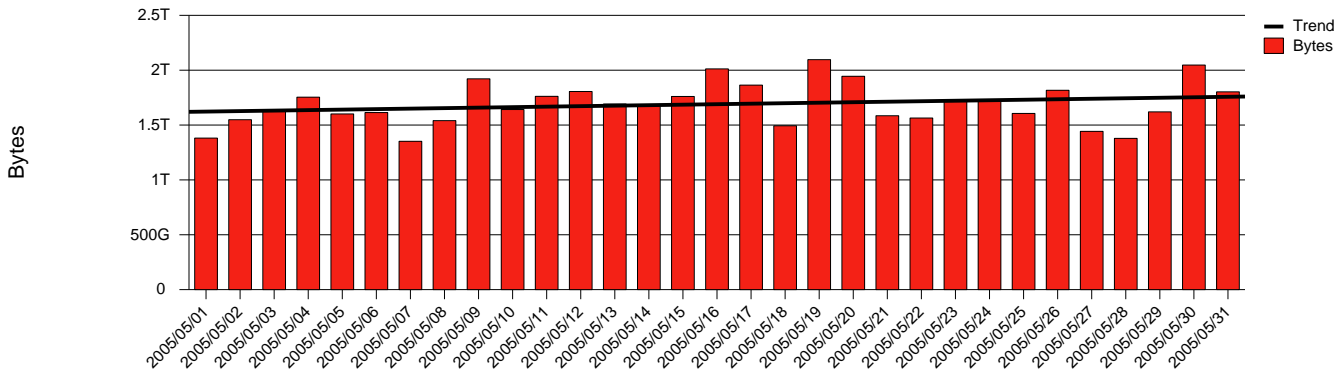

Monthly Health Report

Report for 2005/05/31, Subject: SUNET-A-GAVLE-HIG

LAN/WAN

Total Network Volume by Month

Total Network Volume by Week

Total Network Volume by Day

Situations to Watch

Rank	Element Name	Variable	Threshold	Monthly Average		Days to (from) Threshold
			Value	Actual	Predicted	
1	hig1-SRP(Out)	Volume (Bandwidth %)	80.000	3.883	3.269	Increasing
2	hig1-SRP(In)	Volume (Bandwidth %)	80.000	2.277	2.307	Increasing
3	hig2-SRP(In)	Errors (% Frames)	5.000	0.000	0.050	Increasing
4	hig1-SRP(Out)	Discards (% Frames)	10.000	0.000	0.000	Increasing
5	hig2-SRP(In)	Volume (Bandwidth %)	80.000	0.002	0.169	Decreasing
6	hig2-SRP(Out)	Volume (Bandwidth %)	80.000	0.131	0.965	Decreasing