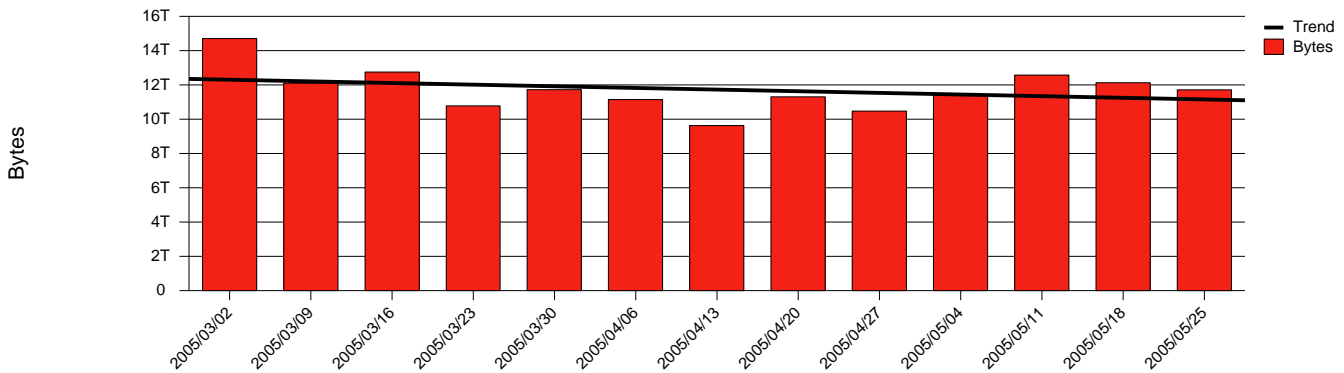

Monthly Health Report

Report for 2005/05/31, Subject: SUNET-A-GAVLE-HIG

LAN/WAN

Total Network Volume by Month

Total Network Volume by Week

Total Network Volume by Day

Situations to Watch

Rank	Element Name	Variable	Threshold	Monthly Average		Days to (from) Threshold
			Value	Actual	Predicted	
1	hig1-SRP(Out)	Volume (Bandwidth %)	80.000	3.883	3.269	Increasing
2	hig1-SRP(In)	Volume (Bandwidth %)	80.000	2.277	2.307	Increasing
3	hig2-SRP(In)	Errors (% Frames)	5.000	0.000	0.050	Increasing
4	hig1-SRP(Out)	Discards (% Frames)	10.000	0.000	0.000	Increasing
5	hig2-SRP(In)	Volume (Bandwidth %)	80.000	0.002	0.169	Decreasing
6	hig2-SRP(Out)	Volume (Bandwidth %)	80.000	0.131	0.965	Decreasing