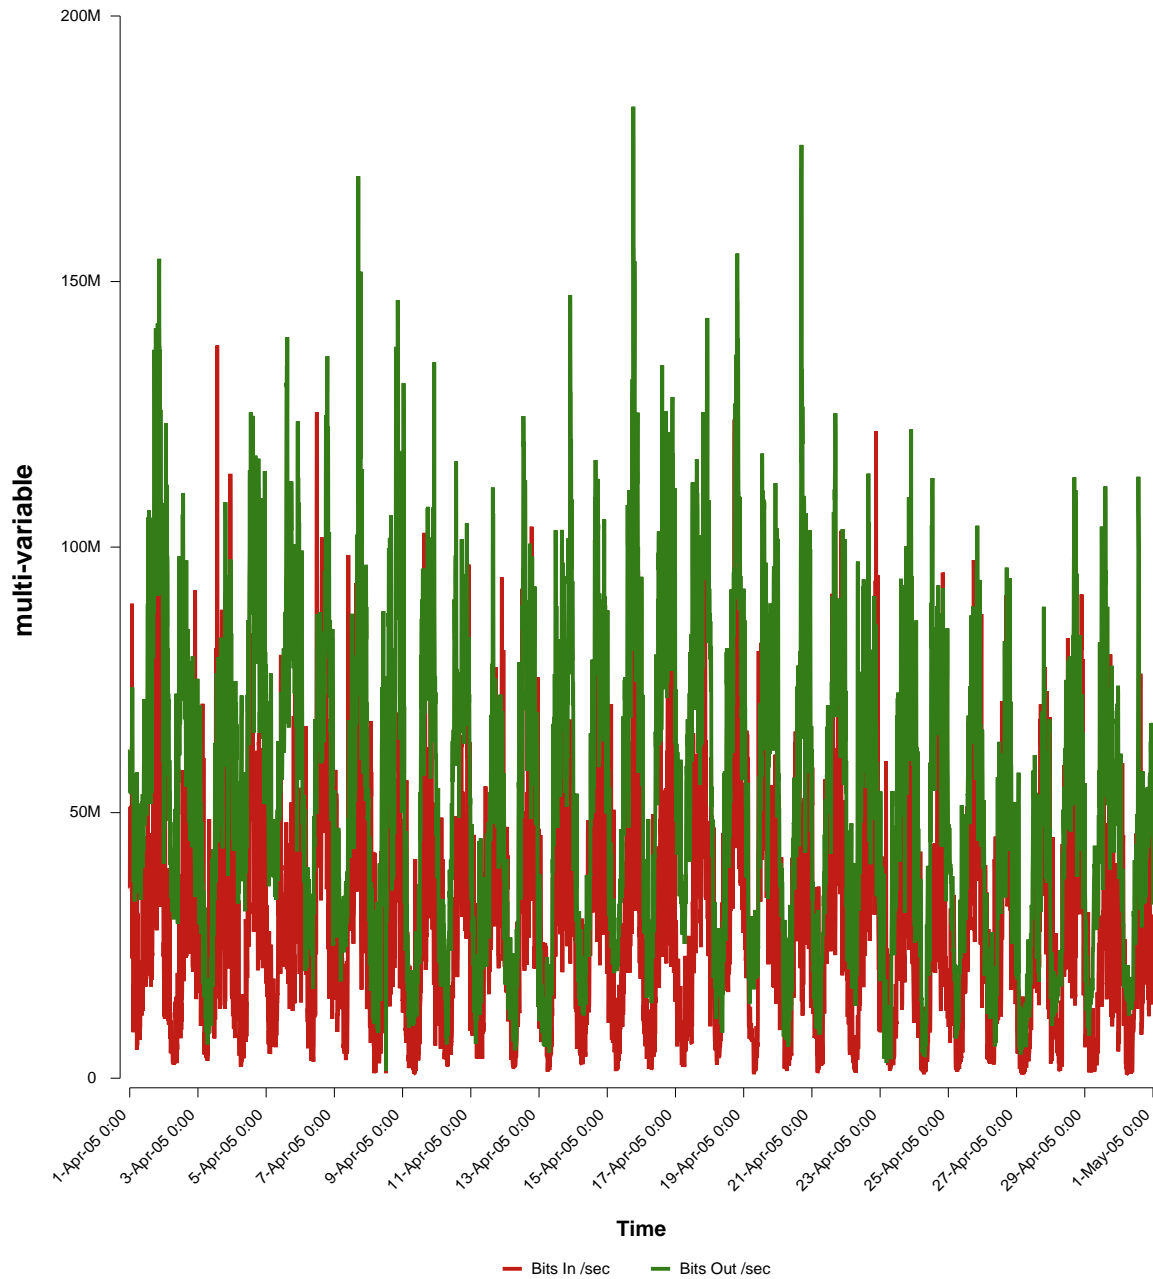

# eHealth Trend Report

Divide by Time

## SUNET-A-VISBY-HGO

Auto Range: Last Month  
From: 2005/04/01 00:00  
To: 2005/04/30 23:59

Created: 2005/05/02 07:45:26