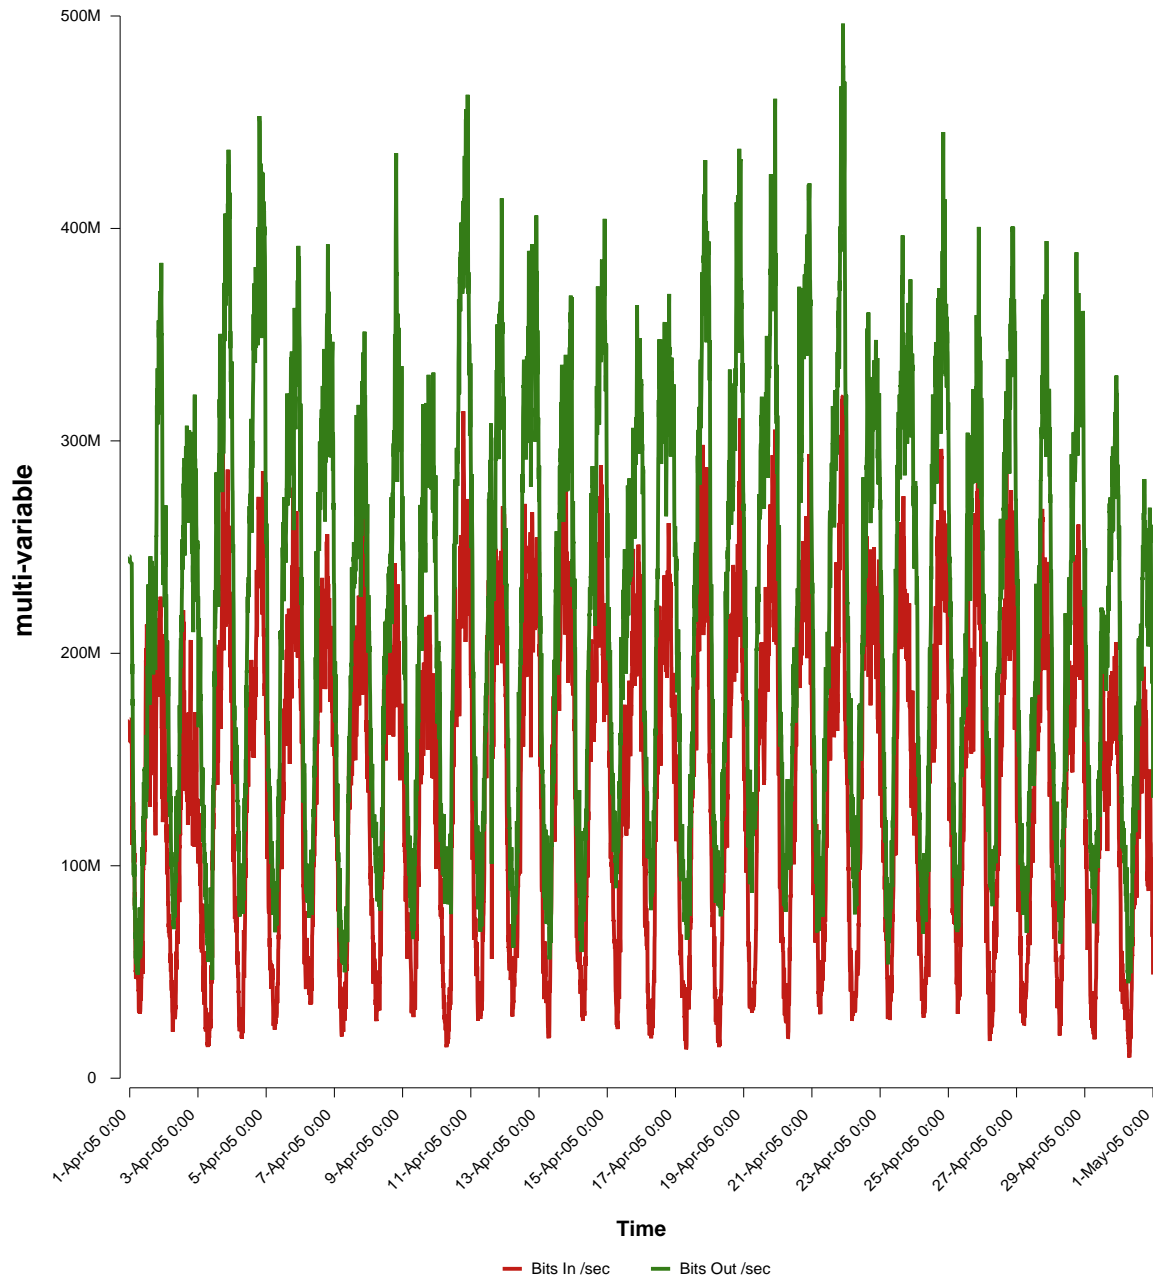

# eHealth Trend Report

Divide by Time

## SUNET-A-VAXJO-VXU

Auto Range: Last Month  
From: 2005/04/01 00:00  
To: 2005/04/30 23:59

Created: 2005/05/02 07:30:25