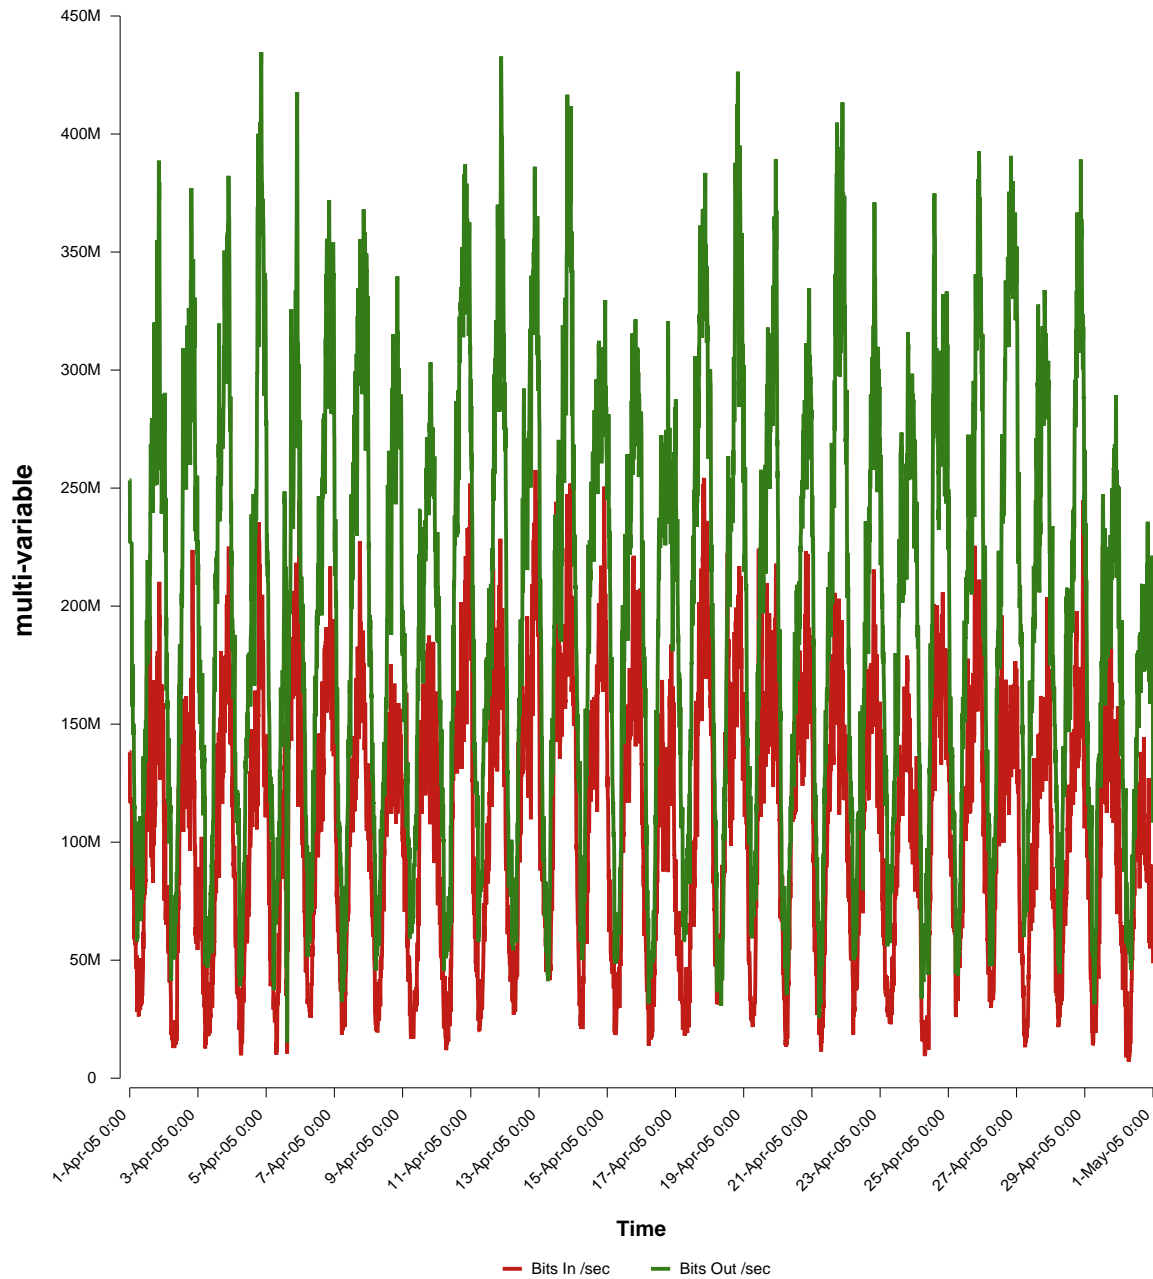

eHealth Trend Report

Divide by Time

SUNET-A-VASTERAS-MDH

Auto Range: Last Month
From: 2005/04/01 00:00
To: 2005/04/30 23:59

Created: 2005/05/02 07:21:06