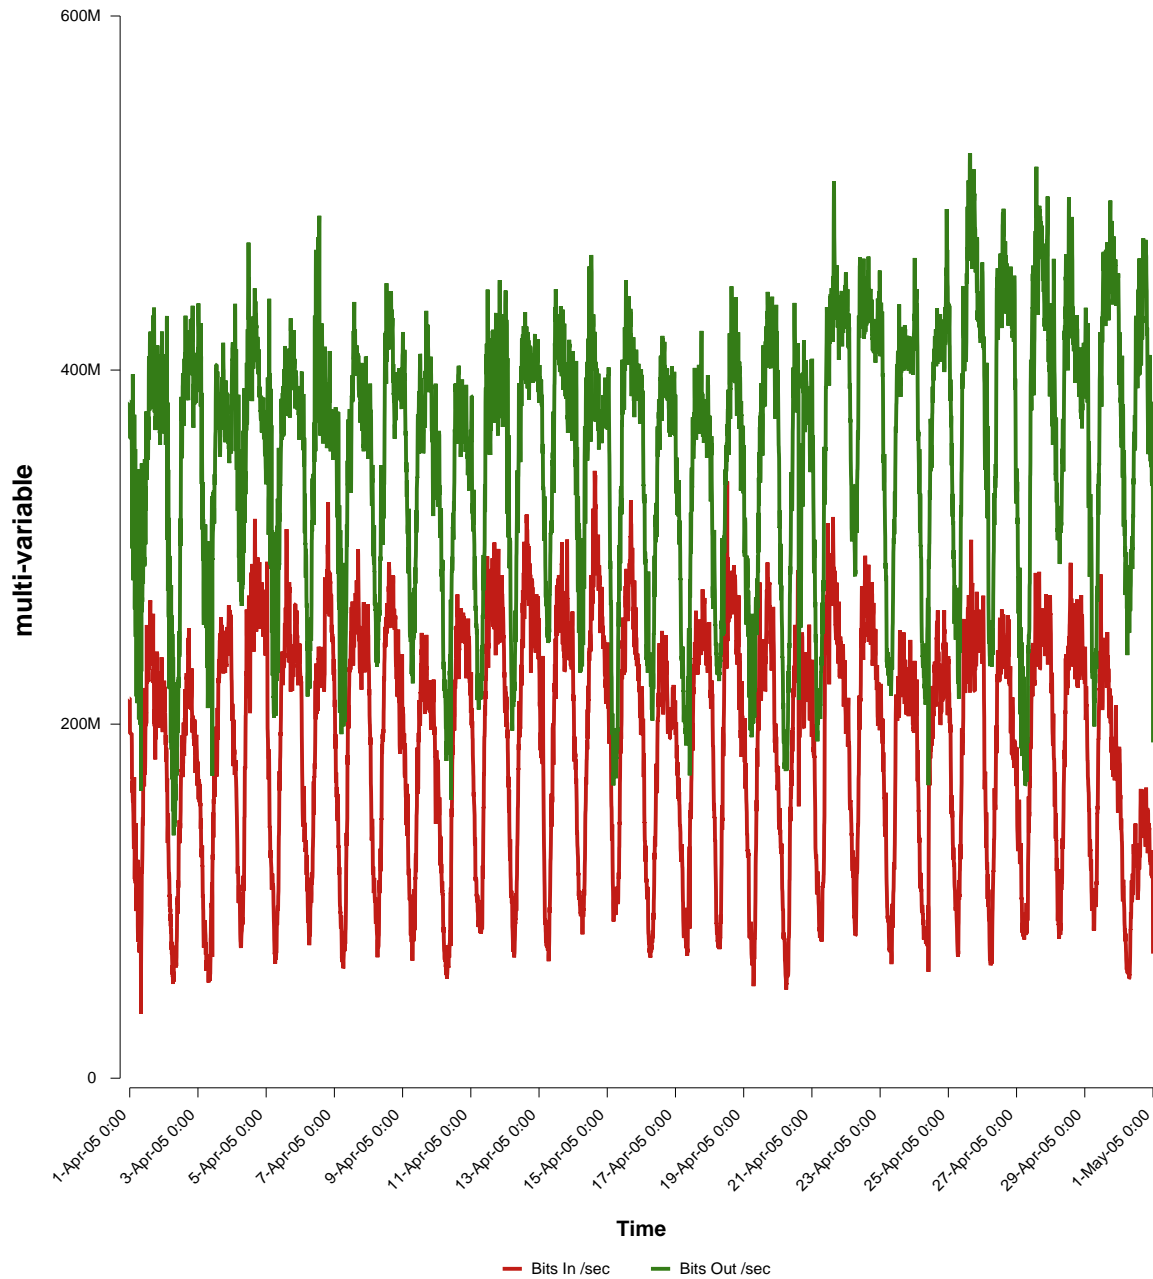

eHealth Trend Report

Divide by Time

SUNET-A-UPPSALA-UU

Auto Range: Last Month
From: 2005/04/01 00:00
To: 2005/04/30 23:59

Created: 2005/05/02 07:10:26