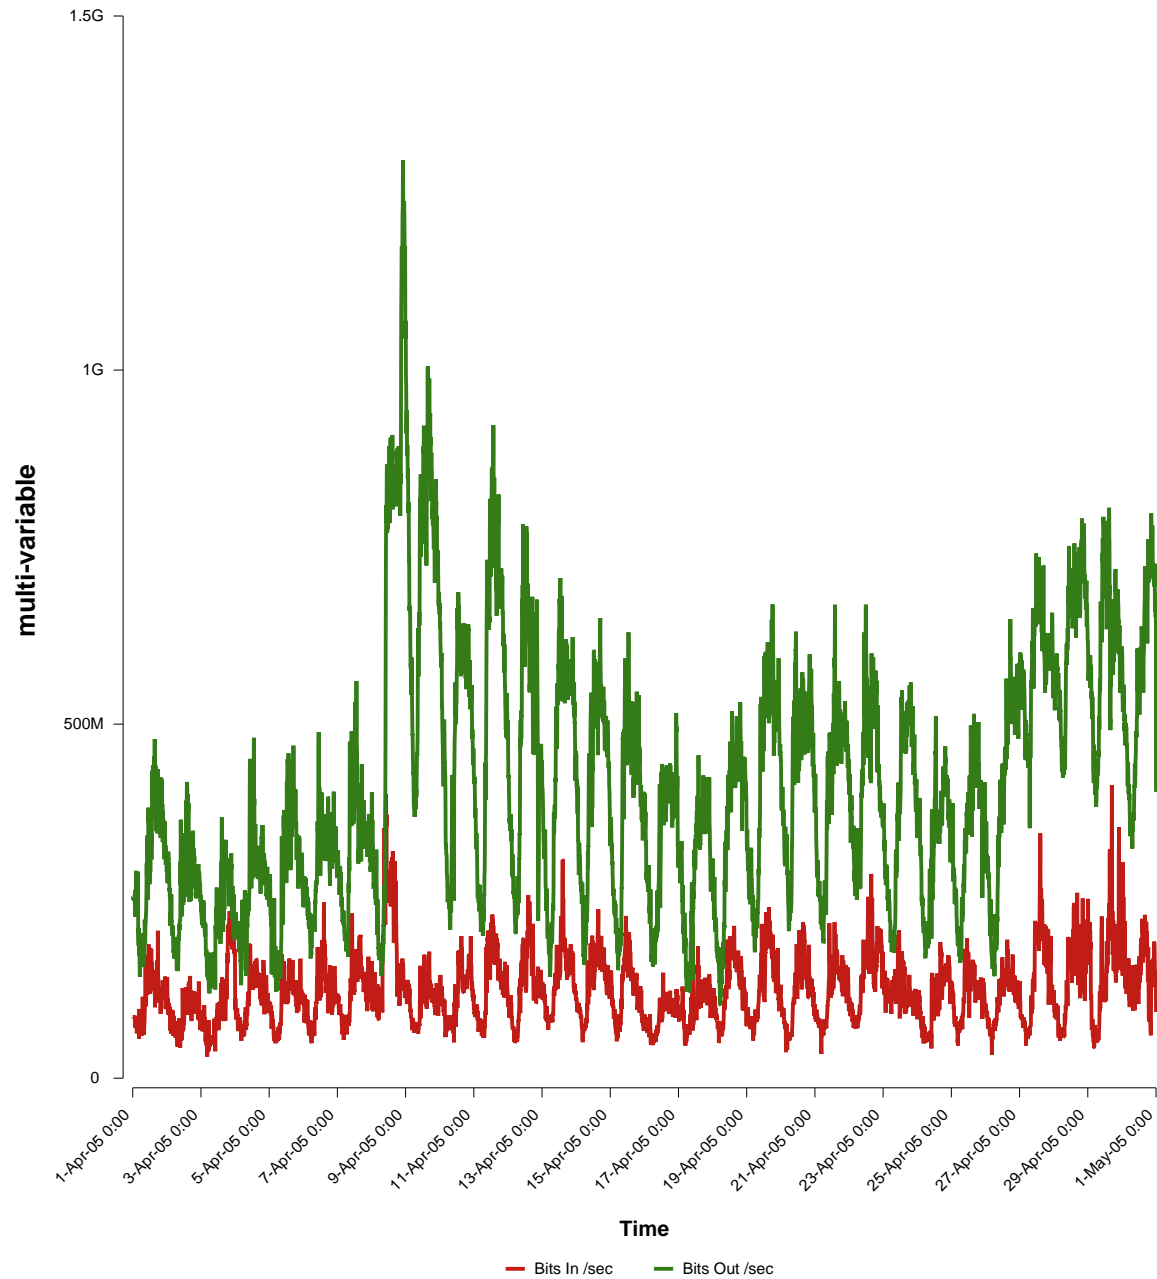

eHealth Trend Report

Divide by Time

SUNET-A-UMEA-UMU

Auto Range: Last Month
From: 2005/04/01 00:00
To: 2005/04/30 23:59

Created: 2005/05/02 06:50:26