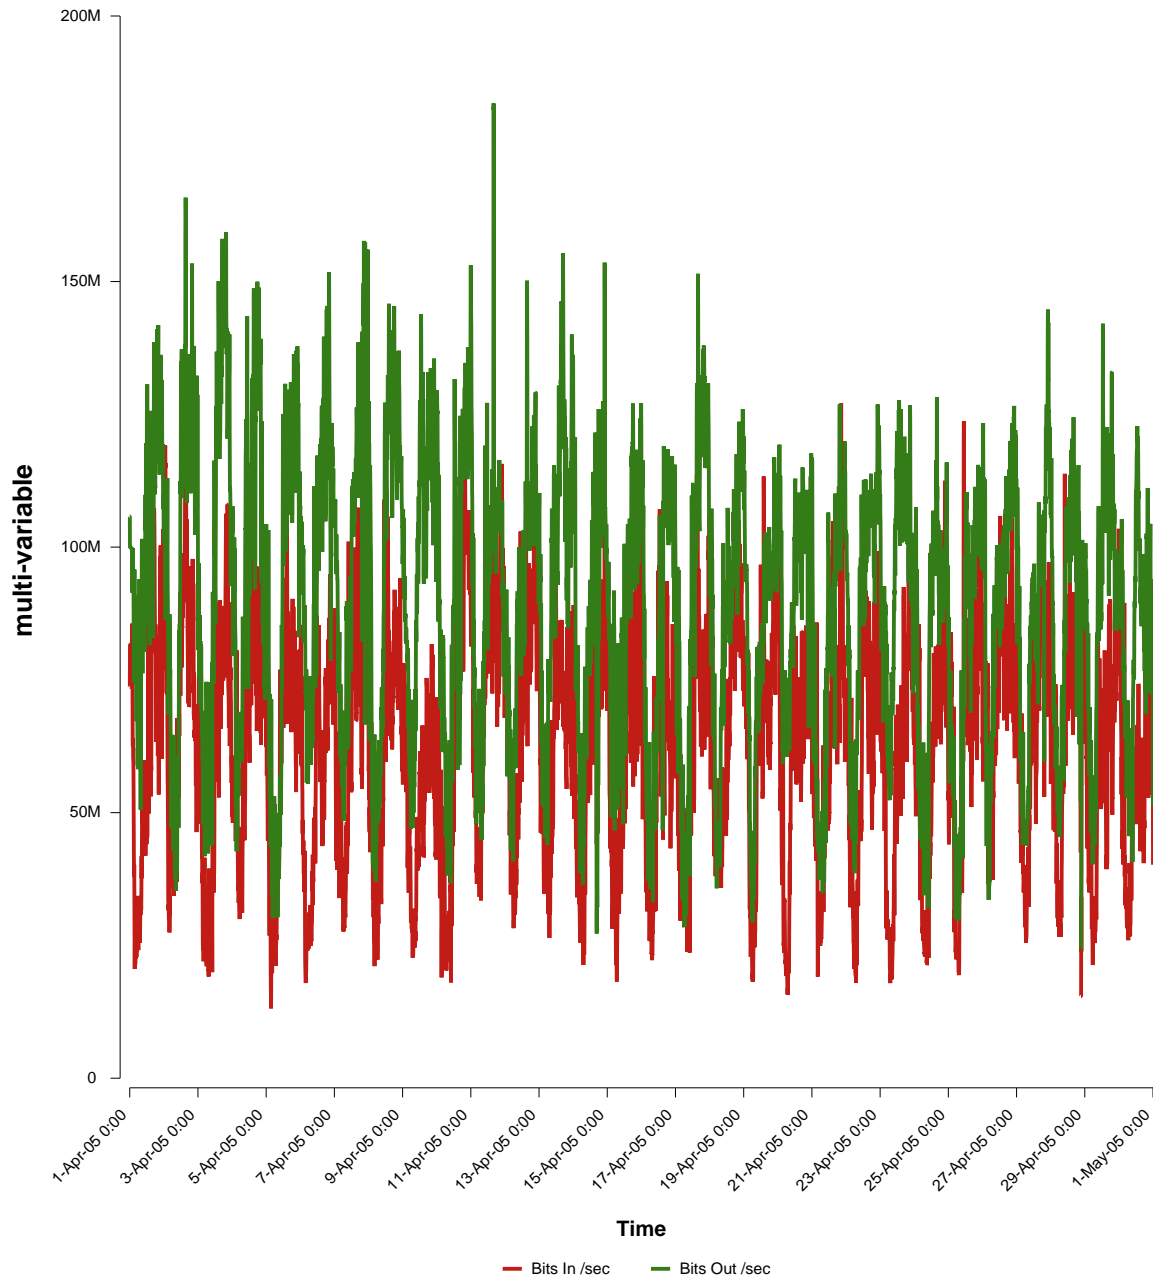

eHealth Trend Report

Divide by Time

SUNET-A-SUNDSVALL-MH

Auto Range: Last Month
From: 2005/04/01 00:00
To: 2005/04/30 23:59

Created: 2005/05/02 06:30:27