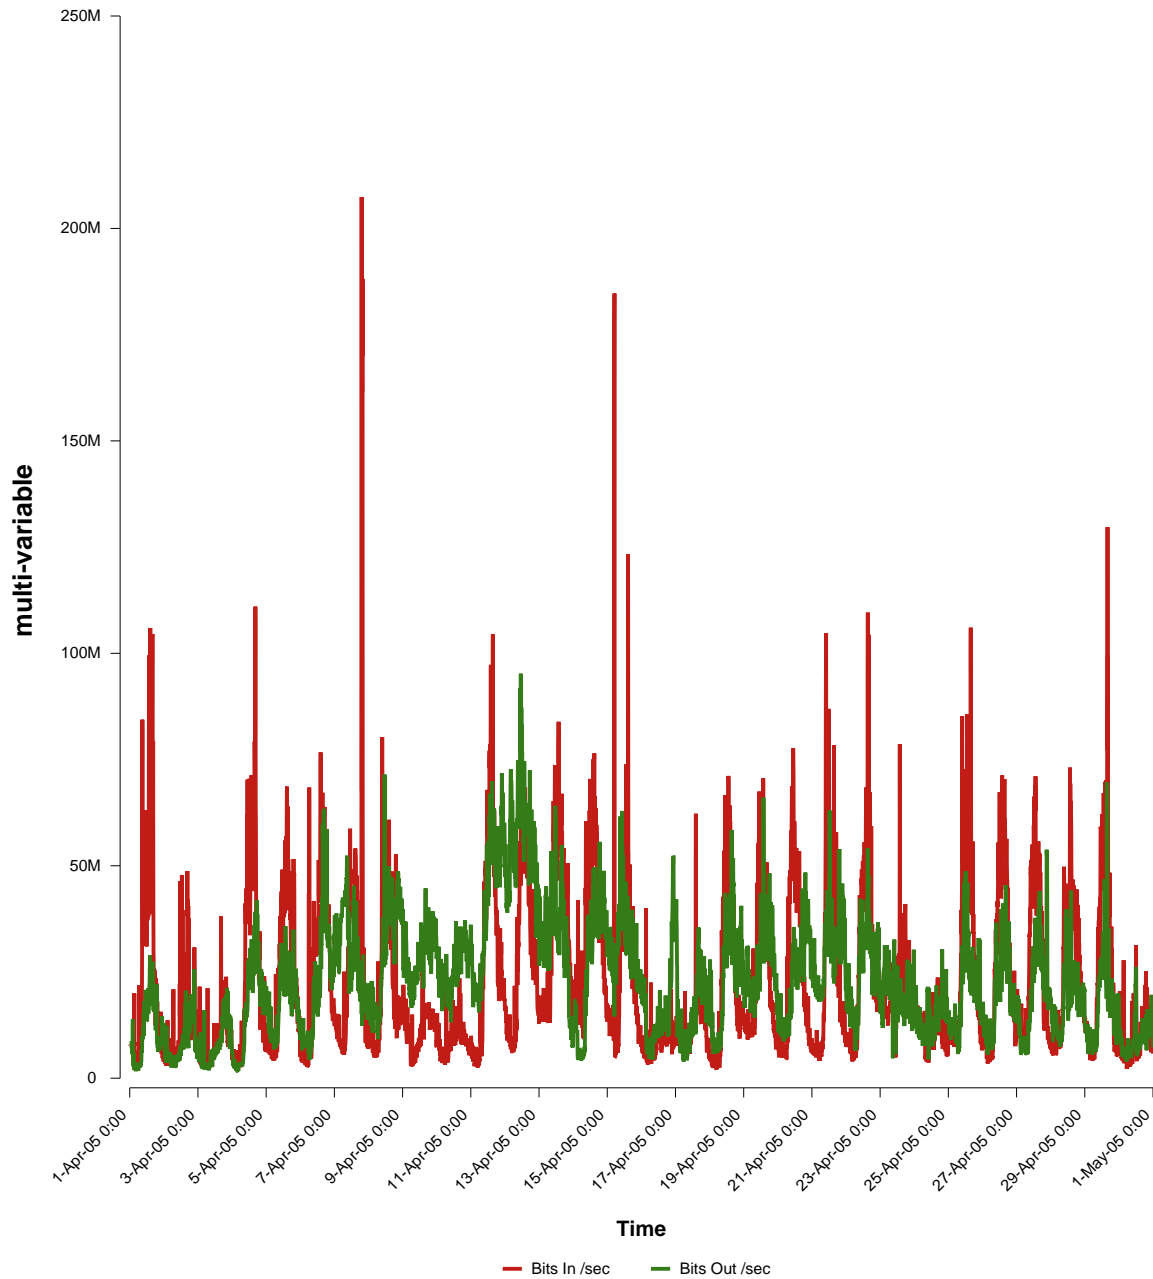

eHealth Trend Report

Divide by Time

SUNET-A-STHLM-SU

Auto Range: Last Month
From: 2005/04/01 00:00
To: 2005/04/30 23:59

Created: 2005/05/02 06:21:04