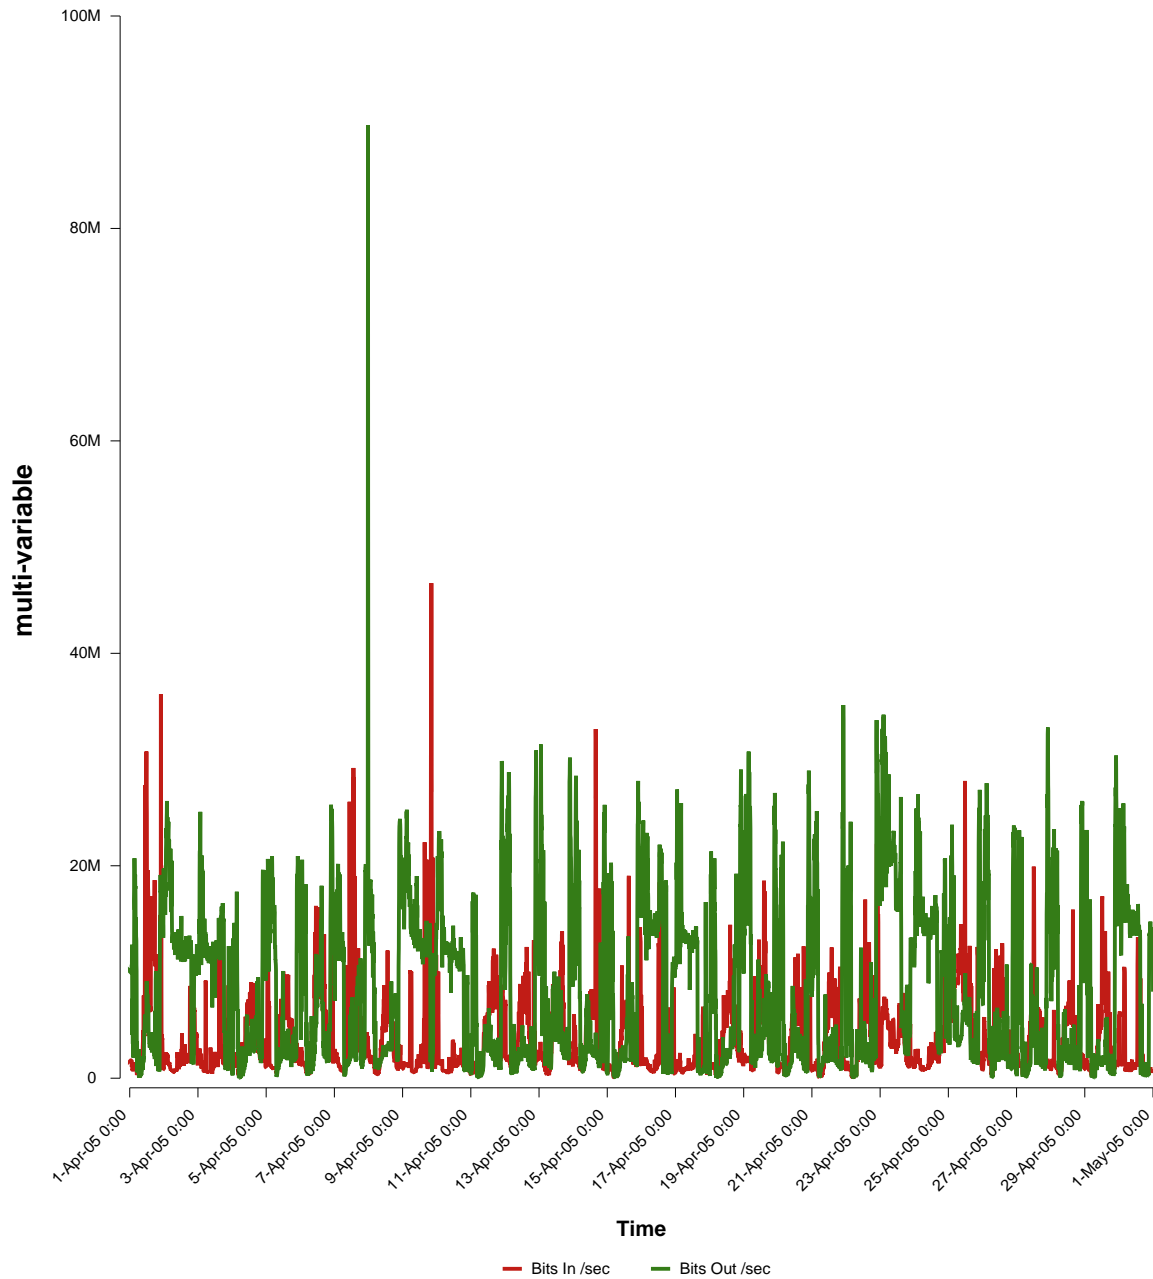

# eHealth Trend Report

Divide by Time

## SUNET-A-STHLM-SH

Auto Range: Last Month  
From: 2005/04/01 00:00  
To: 2005/04/30 23:59

Created: 2005/05/02 06:10:25