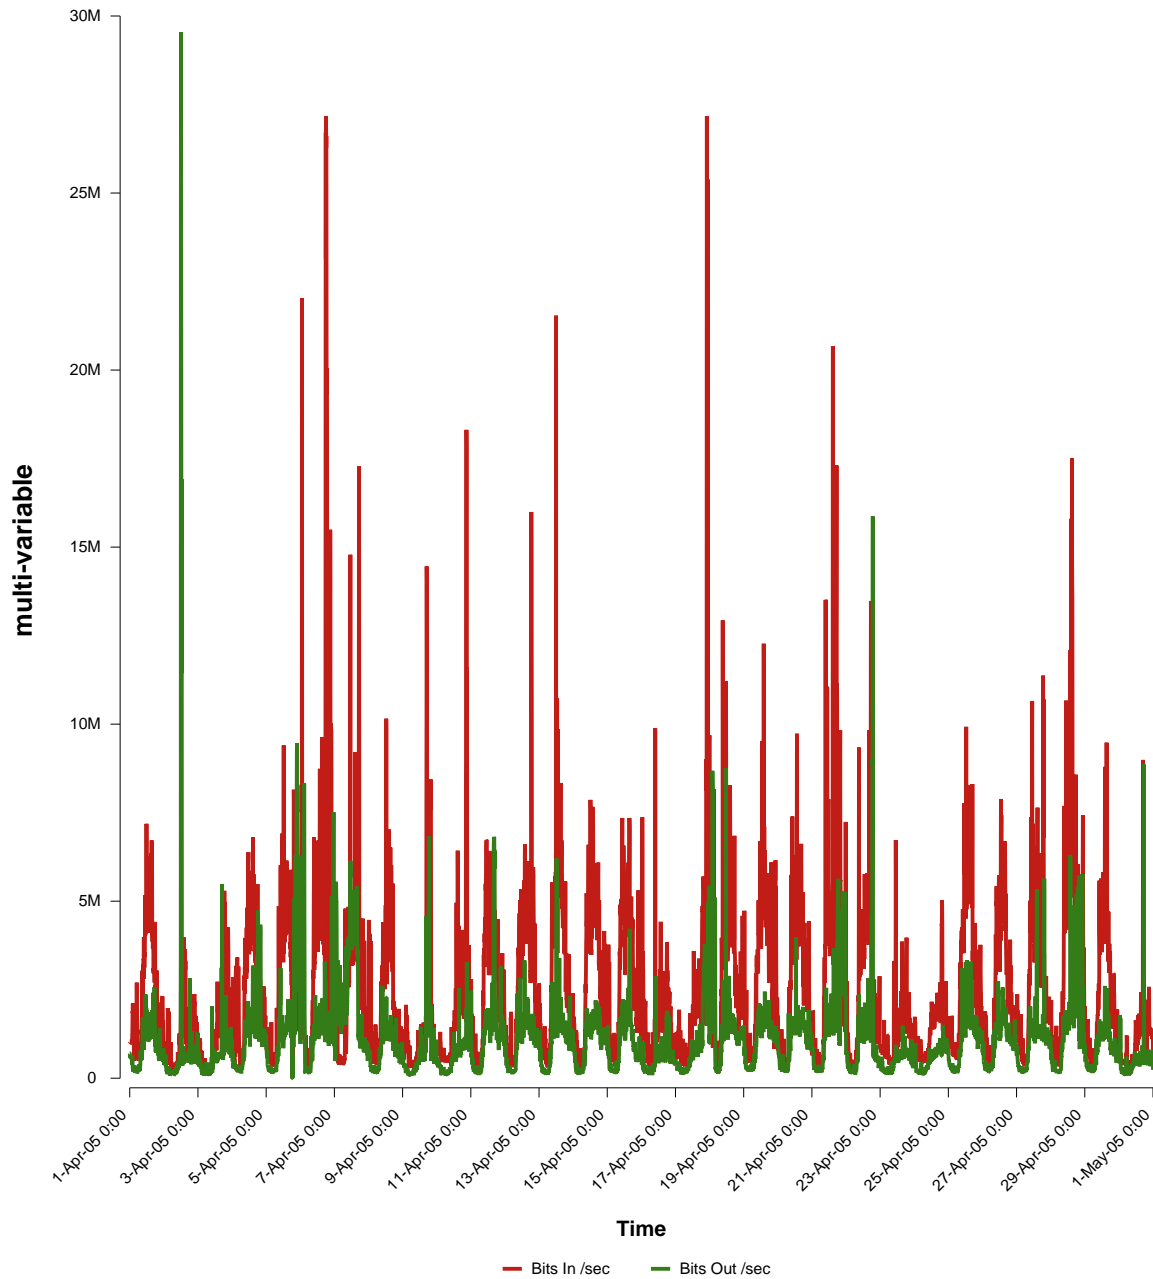

eHealth Trend Report

Divide by Time

SUNET-A-STHLM-HHS

Auto Range: Last Month
From: 2005/04/01 00:00
To: 2005/04/30 23:59

Created: 2005/05/02 05:30:26