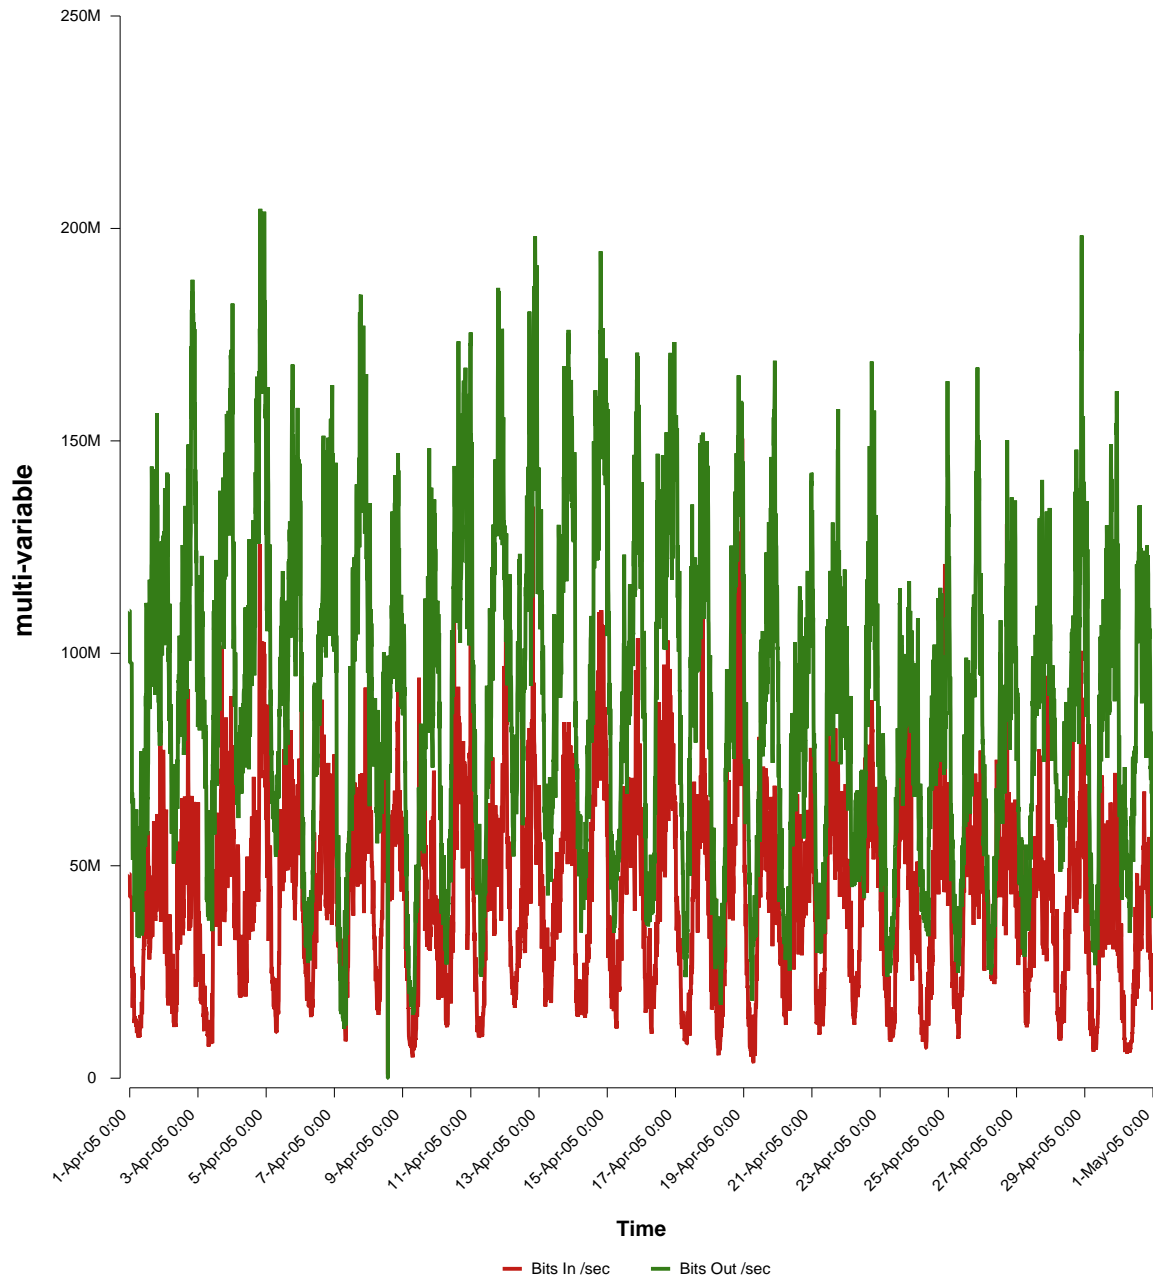

# eHealth Trend Report

Divide by Time

## SUNET-A-SKOVDE-HIS

Auto Range: Last Month  
From: 2005/04/01 00:00  
To: 2005/04/30 23:59

Created: 2005/05/02 05:21:10