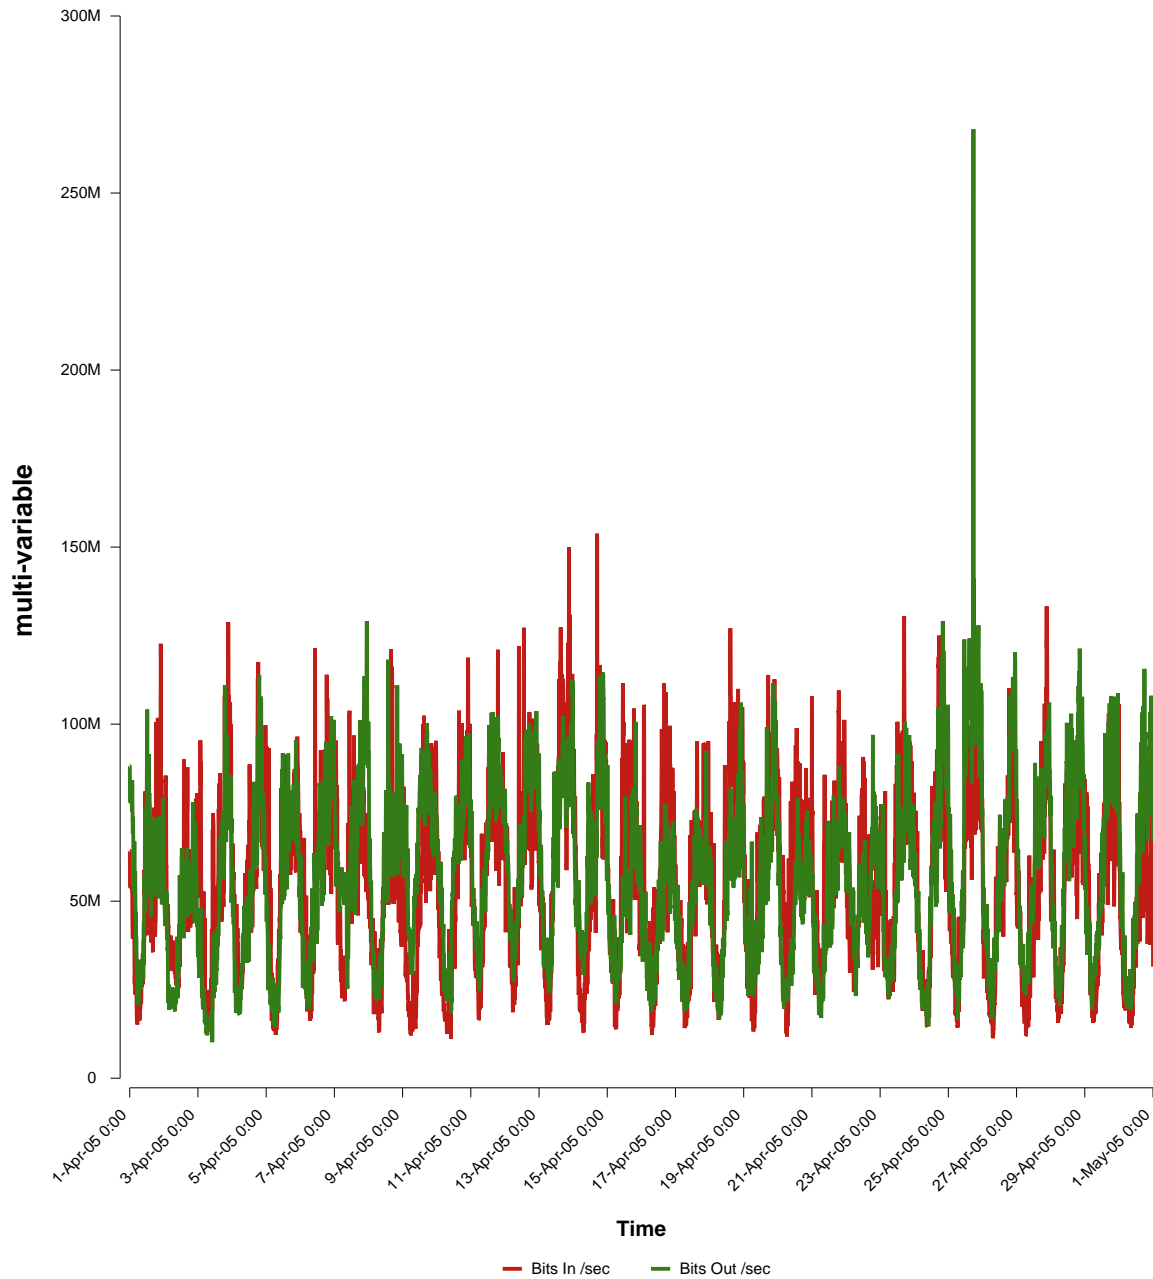

# eHealth Trend Report

Divide by Time

## SUNET-A-RONNEBY-BTH

Auto Range: Last Month  
From: 2005/04/01 00:00  
To: 2005/04/30 23:59

Created: 2005/05/02 05:10:24