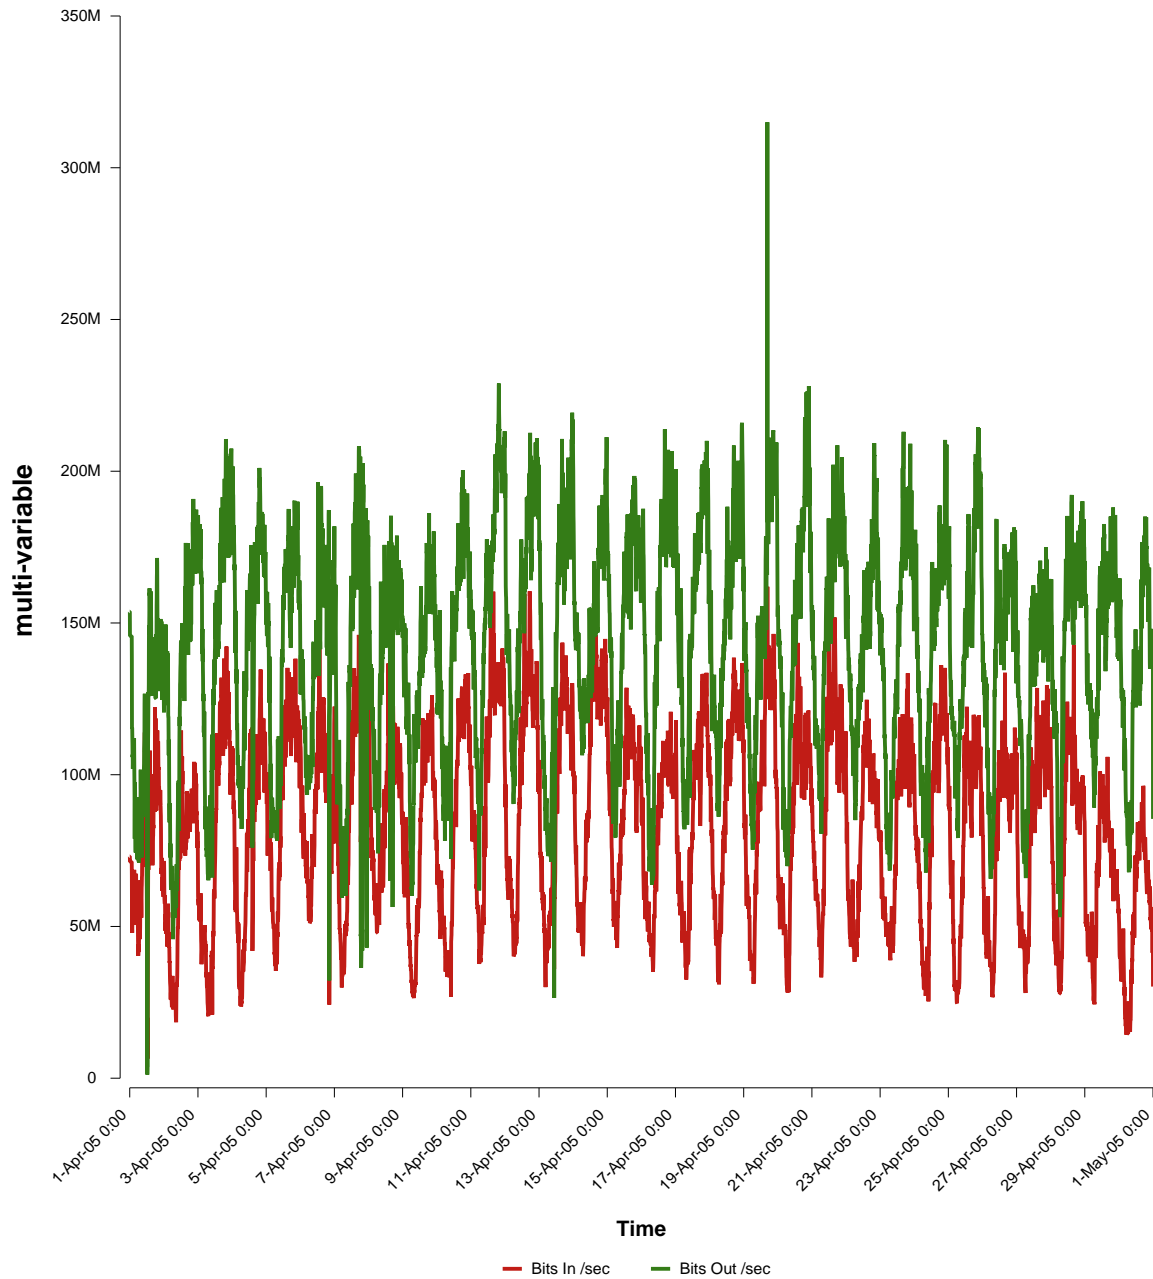

# eHealth Trend Report

Divide by Time

## SUNET-A-OREBRO-ORU

Auto Range: Last Month  
From: 2005/04/01 00:00  
To: 2005/04/30 23:59

Created: 2005/05/02 05:00:26