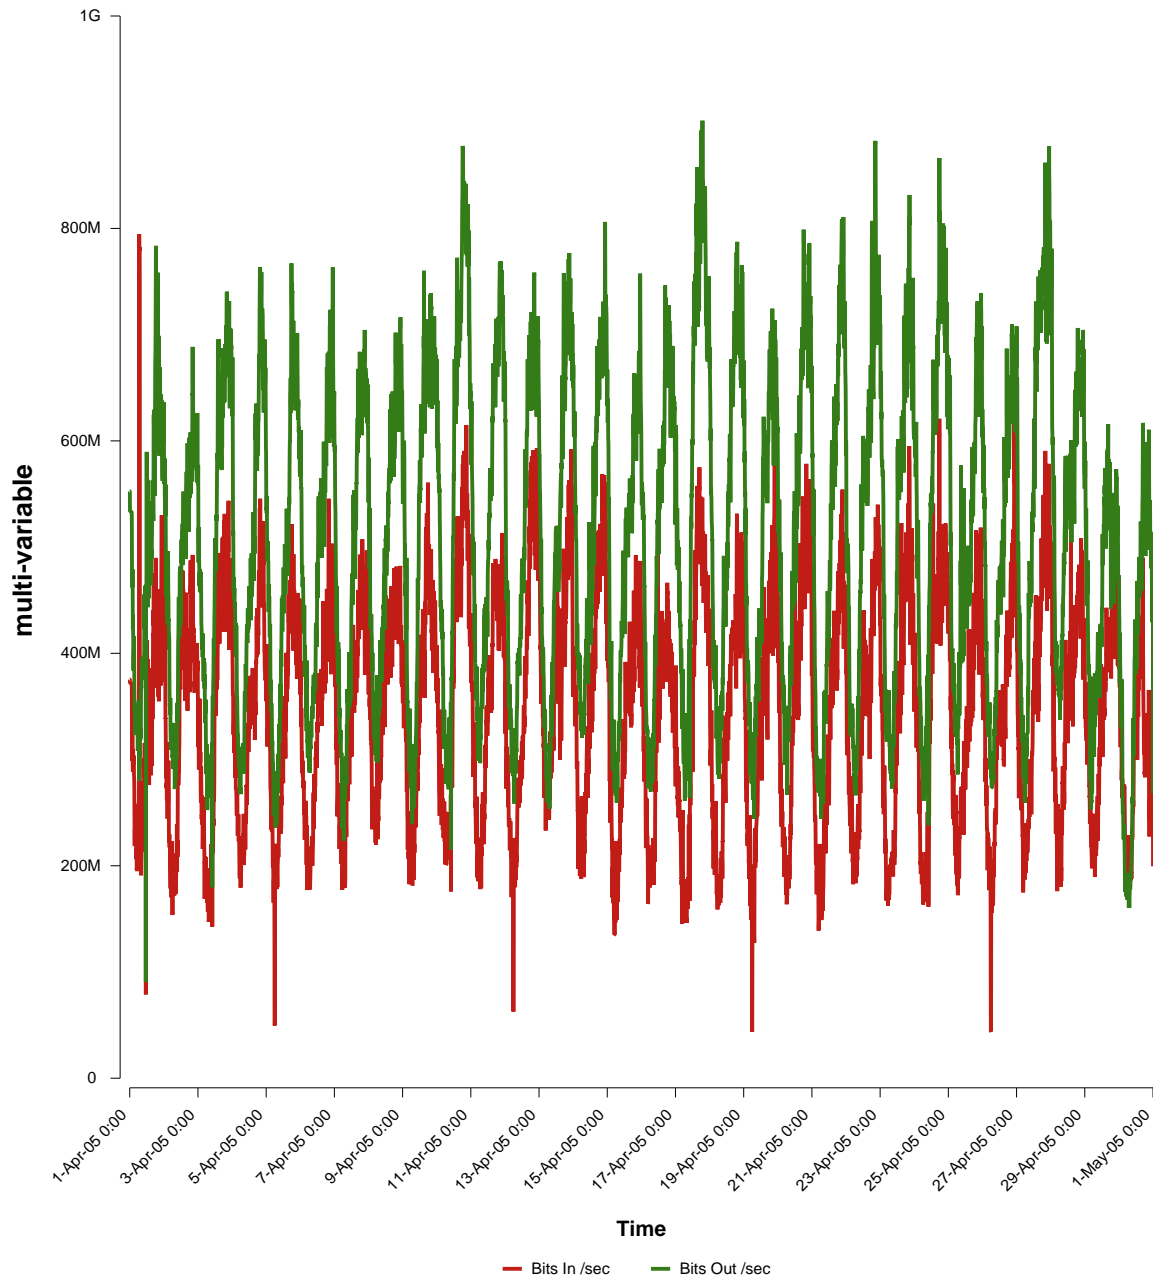

# eHealth Trend Report

Divide by Time

## SUNET-A-LULEA-LTU

Auto Range: Last Month  
From: 2005/04/01 00:00  
To: 2005/04/30 23:59

Created: 2005/05/02 04:45:27