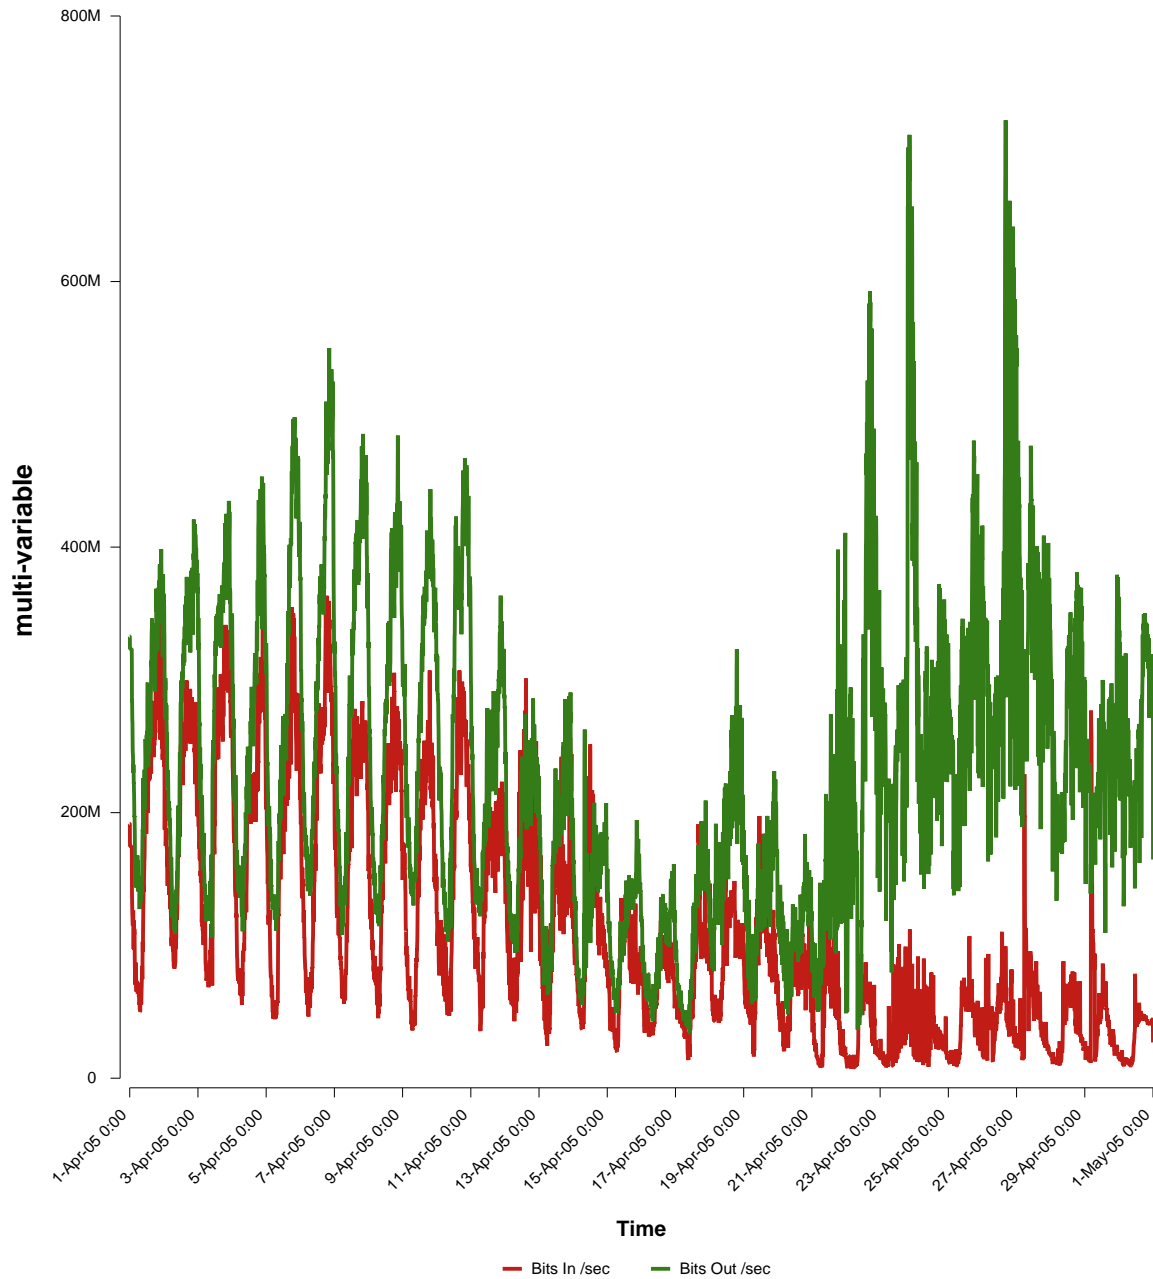

# eHealth Trend Report

Divide by Time

## SUNET-A-LINKOPING-LIU

Auto Range: Last Month  
From: 2005/04/01 00:00  
To: 2005/04/30 23:59

Created: 2005/05/02 04:30:25