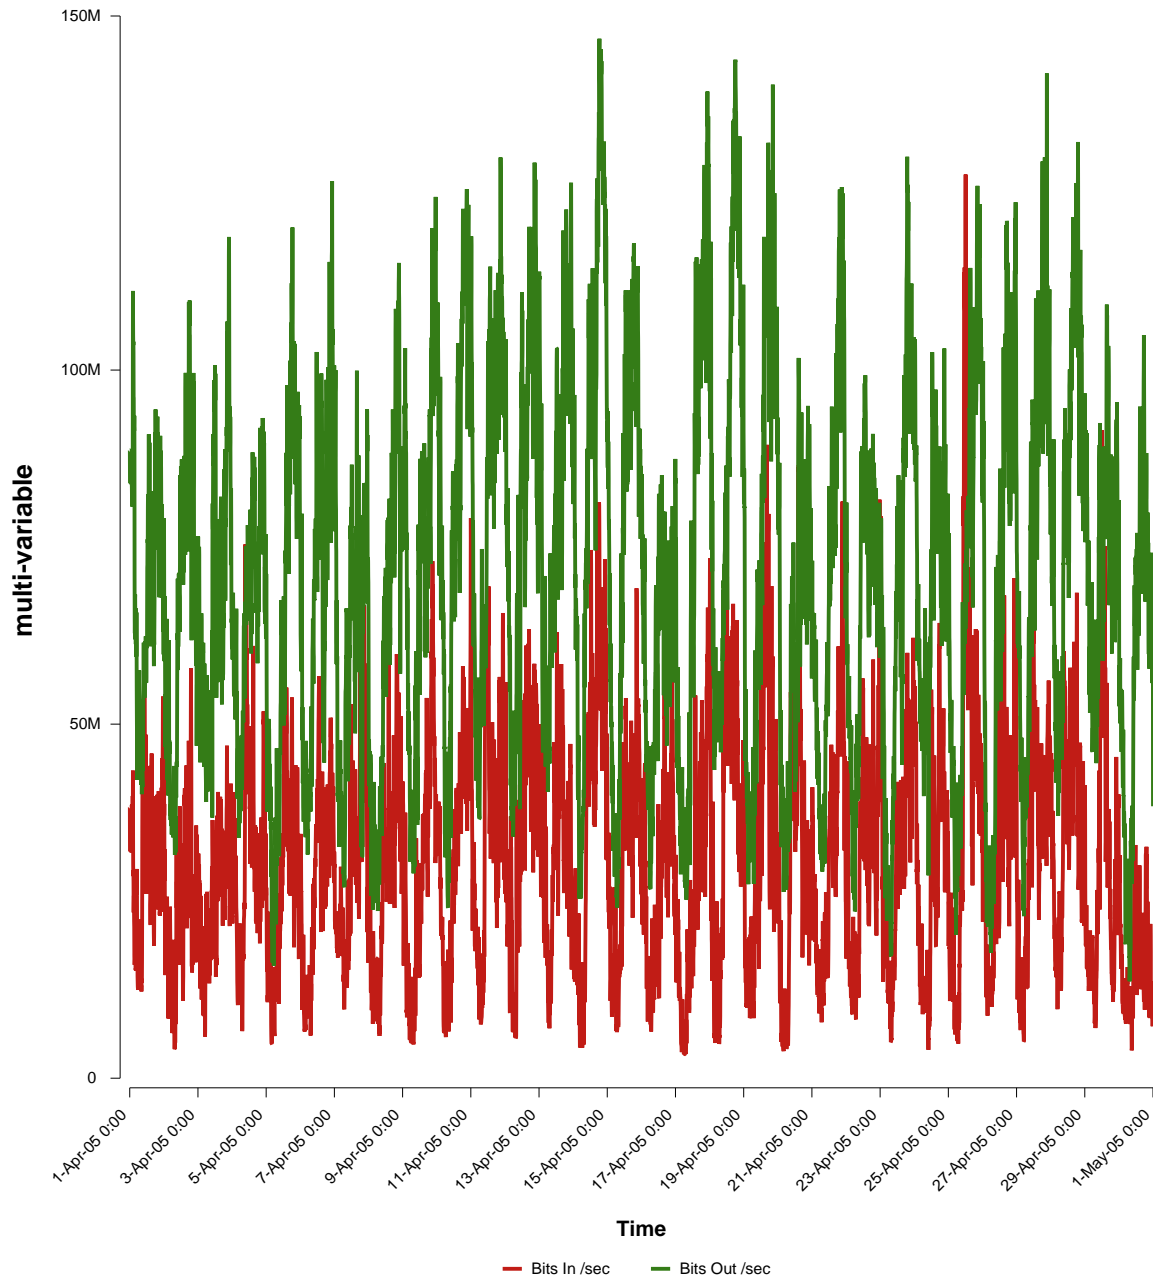

# eHealth Trend Report

Divide by Time

## SUNET-A-KRISTIANSTAD-HKR

Auto Range: Last Month  
From: 2005/04/01 00:00  
To: 2005/04/30 23:59

Created: 2005/05/02 04:21:06