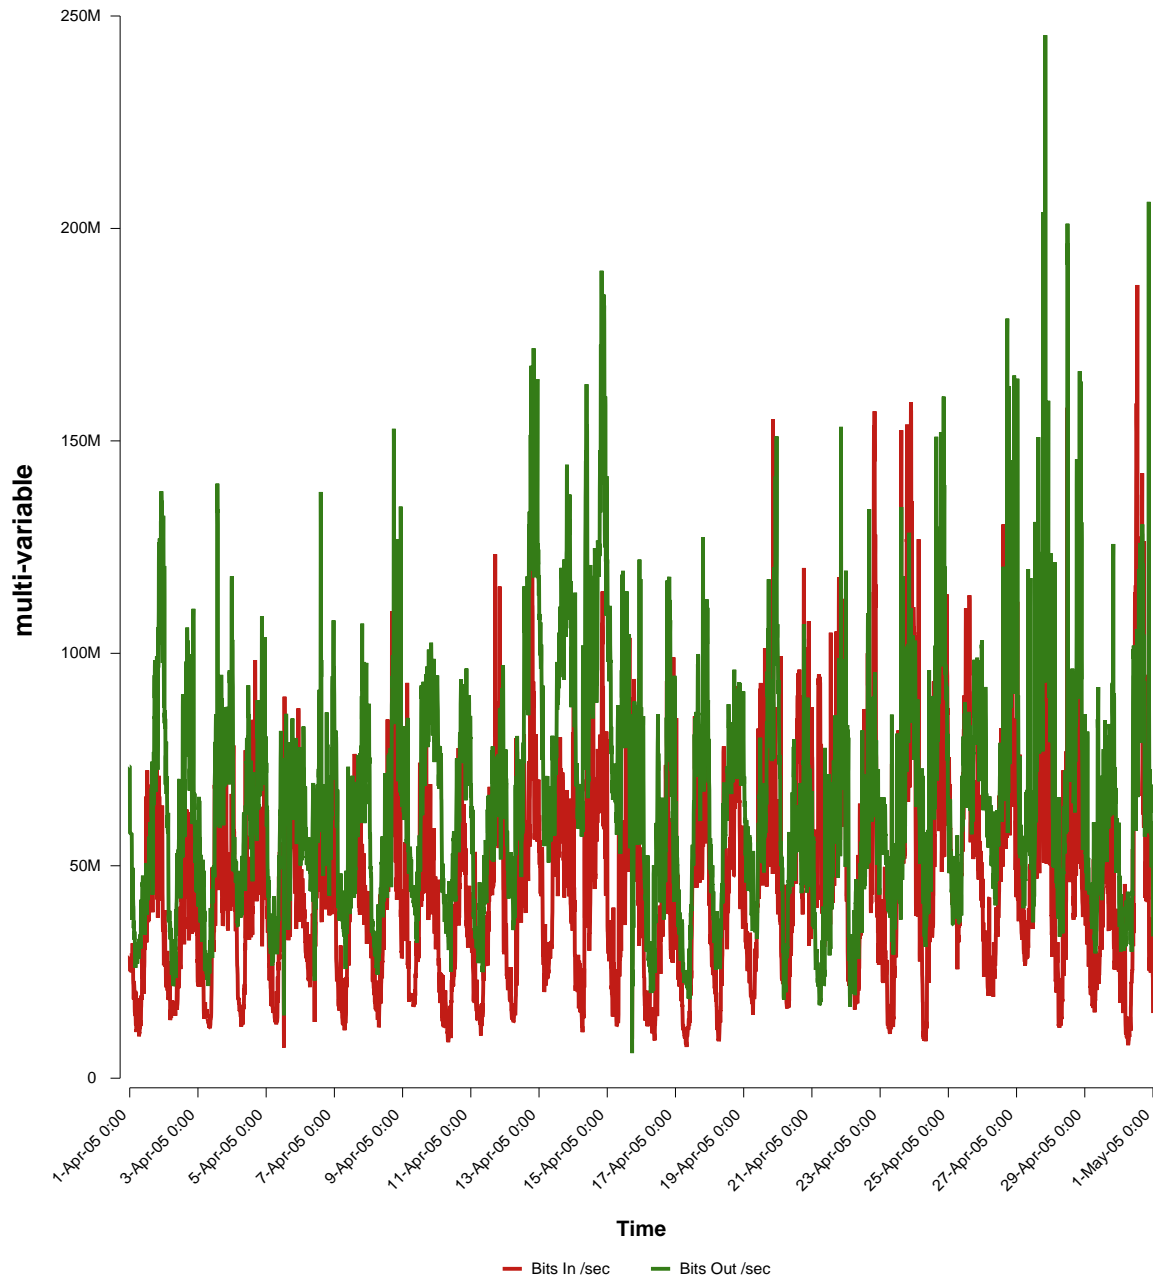

eHealth Trend Report

Divide by Time

SUNET-A-JONKOPING-HJ

Auto Range: Last Month
From: 2005/04/01 00:00
To: 2005/04/30 23:59

Created: 2005/05/02 03:40:26